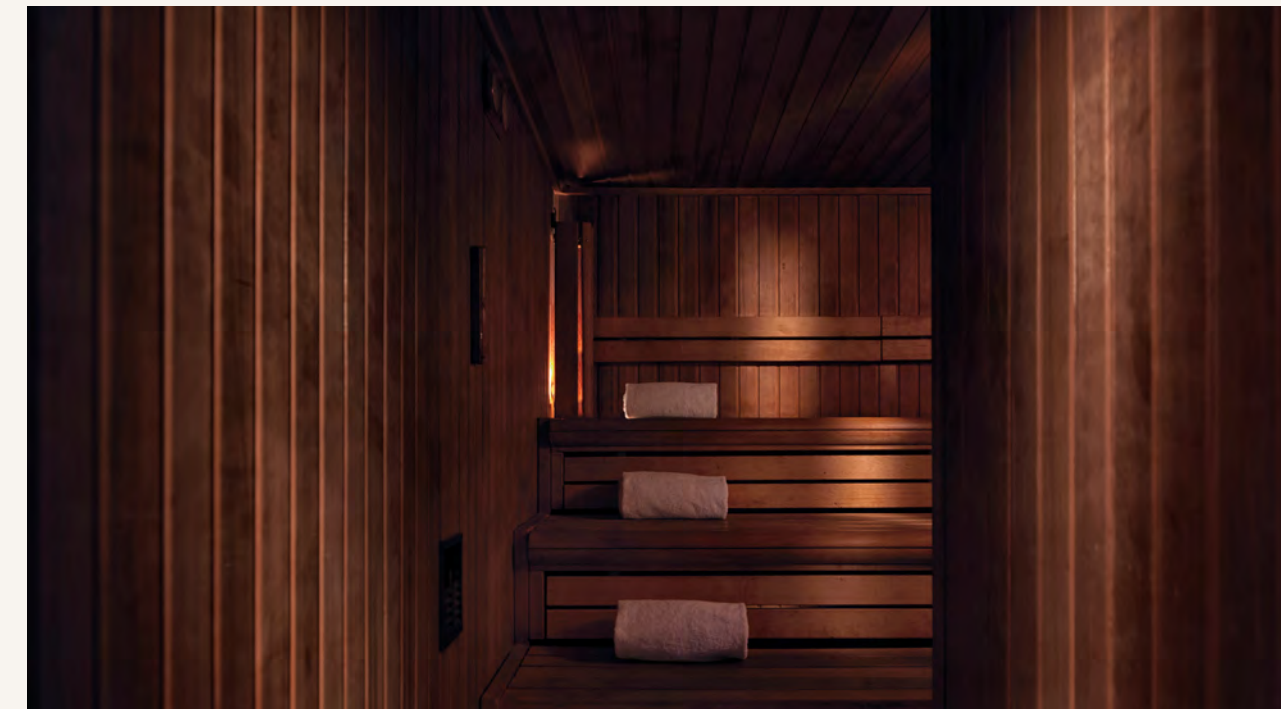

[Discover more](#)

THE MAY FAIR HOTEL

Welcome

Bedrooms

Suites

Meetings & Events

Screening Room

Restaurants

SPA & GYM

Facilities & Services

Location

MAY FAIR SPA OFFERS A HOLISTICALLY TAILORED EXPERIENCE

With treatments that are carefully structured to put time on hold, creating a discreet, healing inner sanctuary far from the whirl of central London.

Facilities

- Aromatic steam room
- Herbal sauna
- Experience showers
- Ice fountain
- Candlelit relaxation room with heated beds
- 24-hour gym

THE MAY FAIR HOTEL

- Welcome
- Bedrooms
- Suites
- Meetings & Events
- Screening Room
- Restaurants
- Spa & Gym
- FACILITIES & SERVICES
- Location