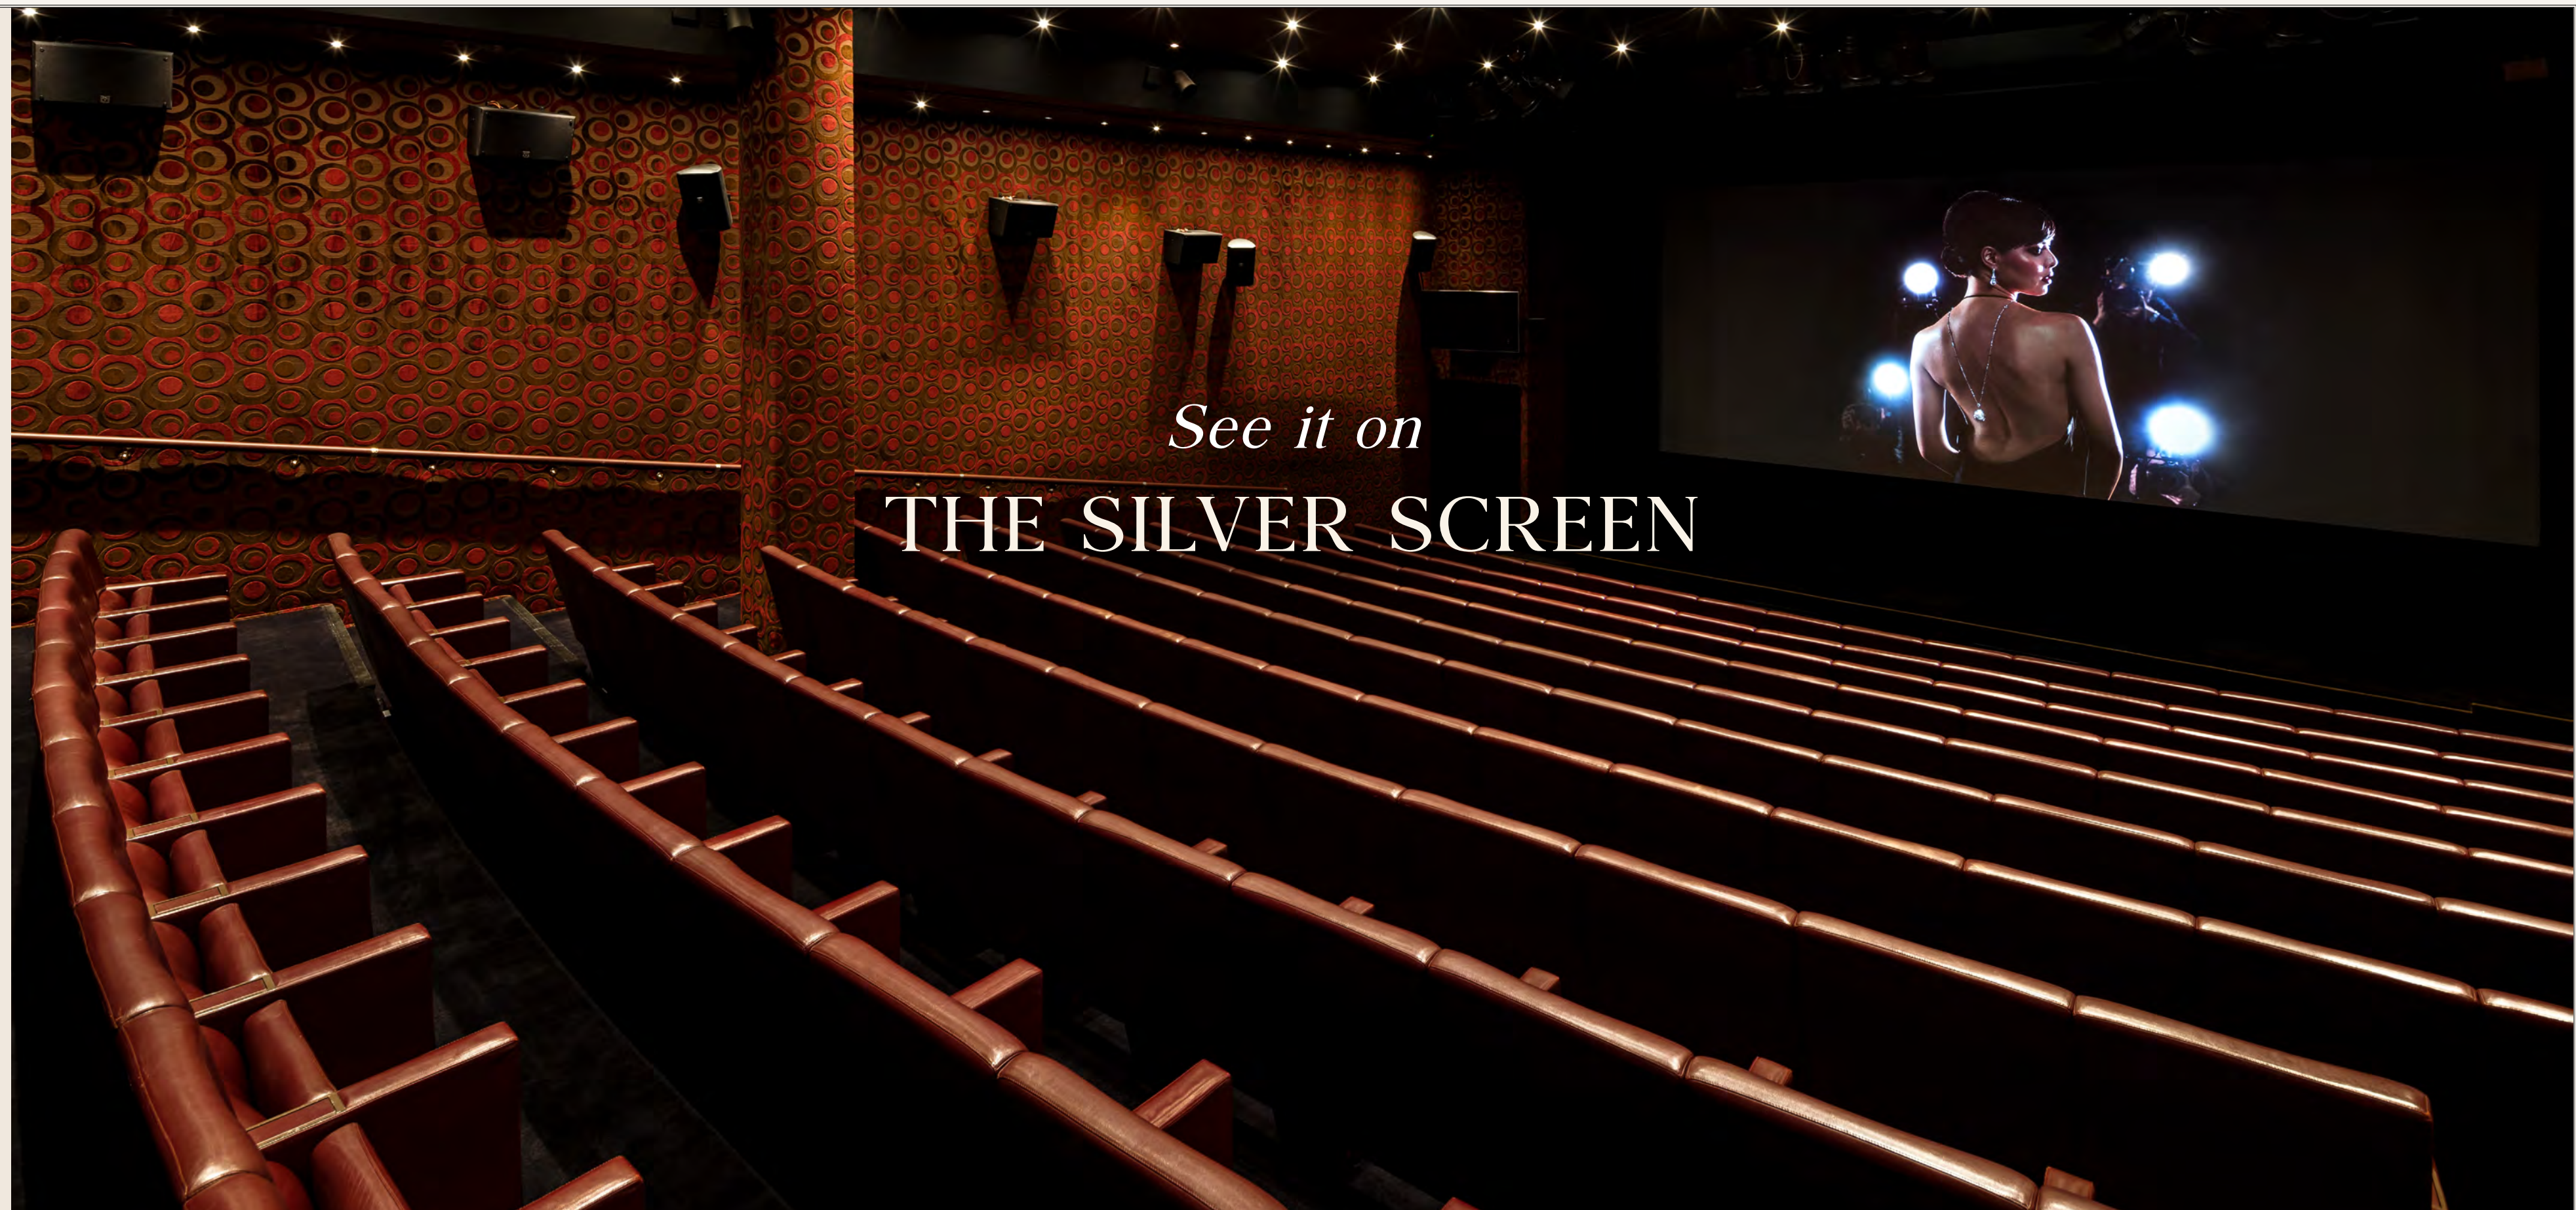

Screening Room

Restaurants

Spa & Gym

Facilities & Services

Location

Make it
ONE TO REMEMBER

DESIRABLE EVENT SPACES IN AN ICONIC LOCATION.

From the elegant Crystal Room to the stunning 201-seater May Fair Theatre, discover the perfect venue for your event. A brilliant collision of versatility, character and inimitable service makes us the preferred choice for anything from financial roadshows to private celebrations and beautiful weddings.

[Facilities & Services](#)

[Location](#)

DISCOVER INTIMATE CINEMATIC EXPERIENCES IN THE HEART OF MAYFAIR.

Powered by big screen technology. Featuring 201 custom designed Italian leather seats, May Fair Theatre allows audiences sit in supreme comfort with armrests, fold out tables and ample leg room to stretch out.