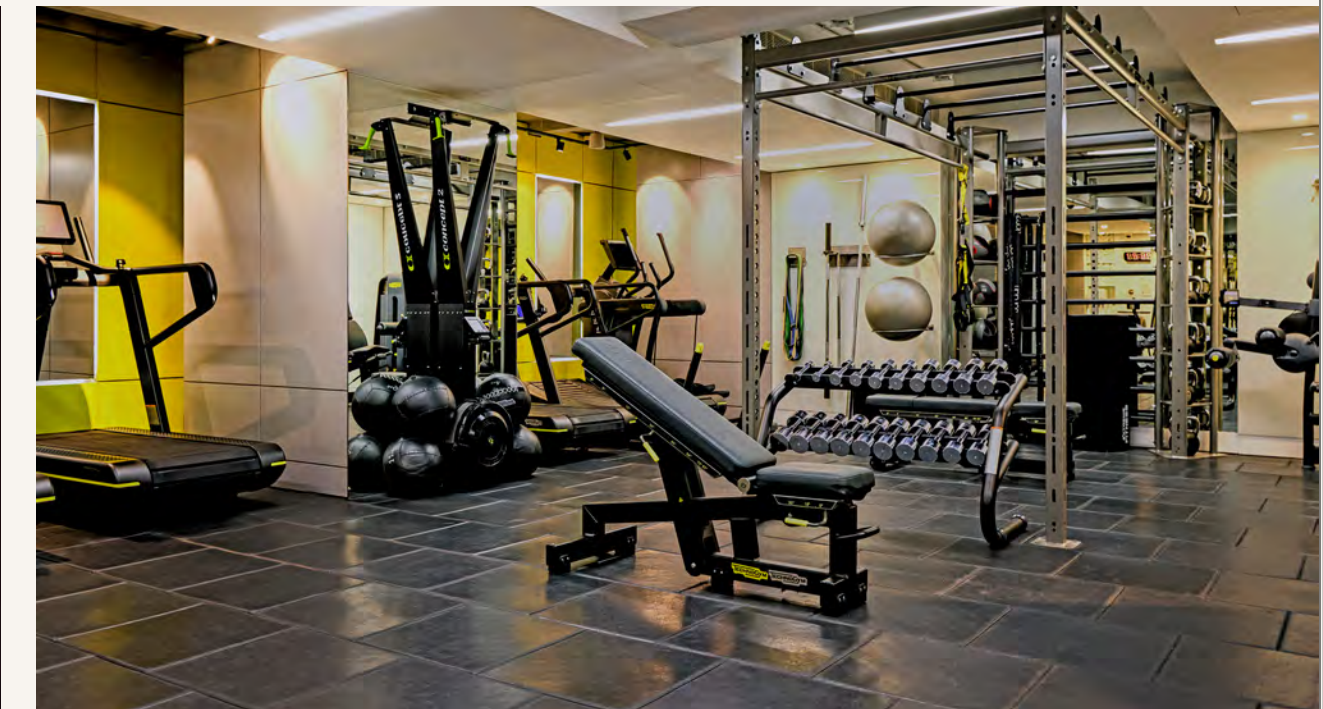

May Fair Kitchen

- May Fair Bar

Spa & Gym

Facilities & Services

Location

MAY FAIR BAR

An elegant dining and drinking spot nestled in the heart of Mayfair, serving breakfast, brunch, lunch, cocktails and night bites from around the world.

[Discover more](#)

THE MAY FAIR HOTEL

Welcome

Bedrooms

Suites

Meetings & Events

Screening Room

Restaurants

SPA & GYM

Facilities & Services

Location

MAY FAIR SPA OFFERS A HOLISTICALLY TAILORED EXPERIENCE

With treatments that are carefully structured to put time on hold, creating a discreet, healing inner sanctuary far from the whirl of central London.

Facilities

- Aromatic steam room
- Herbal sauna
- Experience showers
- Ice fountain
- Candlelit relaxation room with heated beds
- 24-hour gym

THE MAY FAIR HOTEL

- Welcome
- Bedrooms
- Suites
- Meetings & Events
- Screening Room
- Restaurants
- Spa & Gym
- FACILITIES & SERVICES
- Location