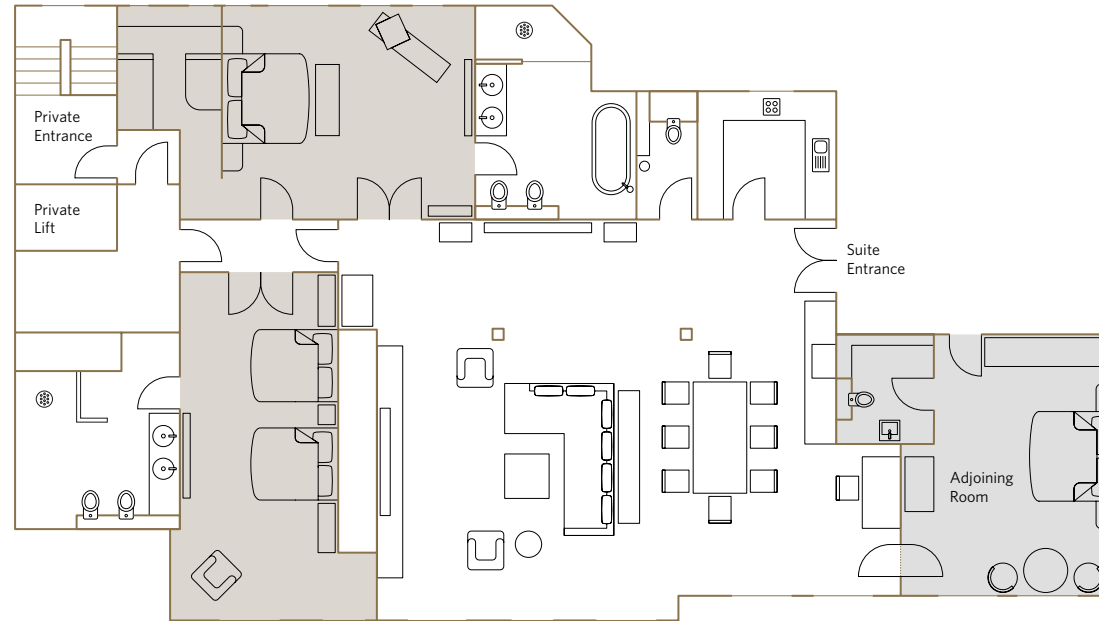

WELCOME
THE SIGNATURE SUITES
THE DELUXE SUITES
OPEN SPACES

FLOOR PLANS

The Penthouse Suite
The Azure Suite
The Ebony Suite
The Amarillo Suite
The Schiaparelli Suite
The Amber Suite
The Opium Suite
The Saffron Suite
The Duplex Suites

WHERE TO FIND US

Living Room   **Bedrooms**   **Bathrooms**

The Azure Suite offers:

- Master bedroom with double dressing room and king size double bed
- Bathroom with limestone egg bath, LCD TV and illuminated rain shower
- Second bedroom with two double beds and en-suite bathroom
- Samsung plasma TV in lounge and both bedrooms with soundbar
- Dining area with full size eight-seat dining table
- Kitchen for entertaining
- Interconnecting and adjoining rooms available

- Private lift with exclusive ground floor access for security and privacy
- Complimentary high speed Wi-Fi

Services included:

- 24-hour guest relations service includes pre-arrival arrangements, shoe polishing, packing and pressing services and in-room dining
- Fresh flowers

Location and size:

- Located on the 7th floor
- 198.41m²/2135.7 sq.ft