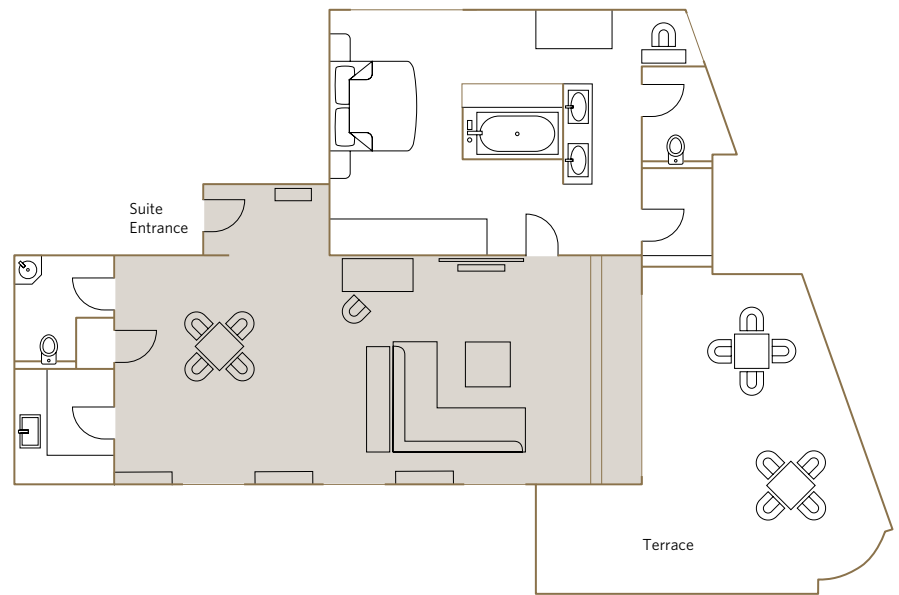

WELCOME

THE SIGNATURE SUITES

THE DELUXE SUITES

OPEN SPACES

FLOOR PLANS

- The Penthouse Suite
- The Azure Suite
- The Ebony Suite
- The Amarillo Suite
- The Schiaparelli Suite
- The Amber Suite
- The Opium Suite
- The Saffron Suite
- The Duplex Suites

WHERE TO FIND US

- Living Room
- Bedroom
- Bathrooms
- Terrace

The Ebony Suite offers:

- 34m² terrace with stunning views of London
- Corner room with double aspect windows
- Master bedroom with king size bed
- Large lounge area with Samsung plasma TV in lounge and bedroom with Sonos soundbar
- One optional interconnecting room
- Walk through wardrobe into bathroom
- Advanced TOTO bathroom technology
- Complimentary high speed Wi-Fi

Services included:

- 24-hour guest relations service includes pre-arrival arrangements, shoe polishing, packing and pressing services and in-room dining
- Fresh flowers

Location and size:

- Located on the 8th floor
- 143m²/1539ft²