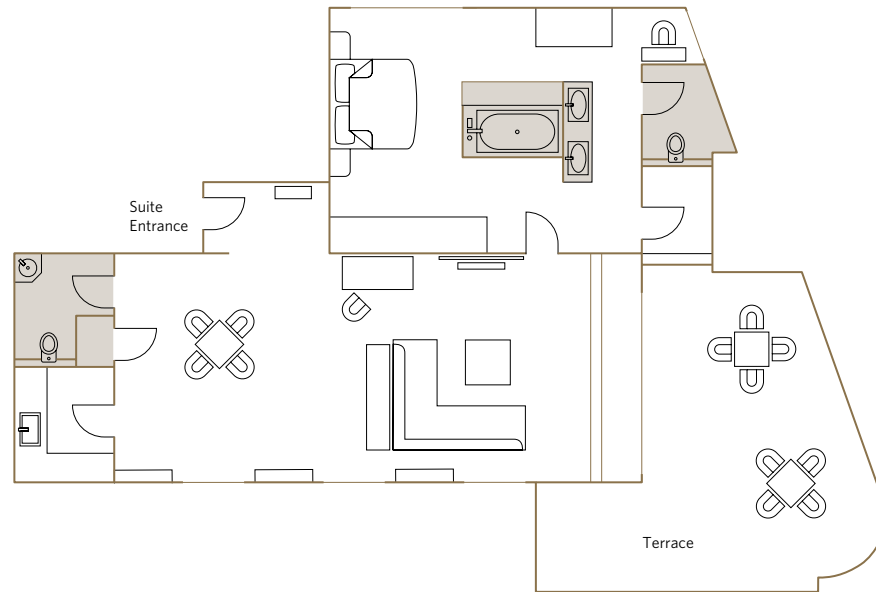

WELCOME

THE SIGNATURE SUITES

THE DELUXE SUITES

OPEN SPACES

FLOOR PLANS

- The Penthouse Suite
- The Azure Suite
- The Ebony Suite
- The Amarillo Suite
- The Schiaparelli Suite
- The Amber Suite
- The Opium Suite
- The Saffron Suite
- The Duplex Suites

WHERE TO FIND US

- Living Room
- Bedroom
- **Bathrooms**
- Terrace

The Ebony Suite offers:

- 34m² terrace with stunning views of London
- Corner room with double aspect windows
- Master bedroom with king size bed
- Large lounge area with Samsung plasma TV in lounge and bedroom with Sonos soundbar
- One optional interconnecting room
- Walk through wardrobe into bathroom
- Advanced TOTO bathroom technology
- Complimentary high speed Wi-Fi

Services included:

- 24-hour guest relations service includes pre-arrival arrangements, shoe polishing, packing and pressing services and in-room dining
- Fresh flowers

Location and size:

- Located on the 8th floor
- 143m²/1539ft²