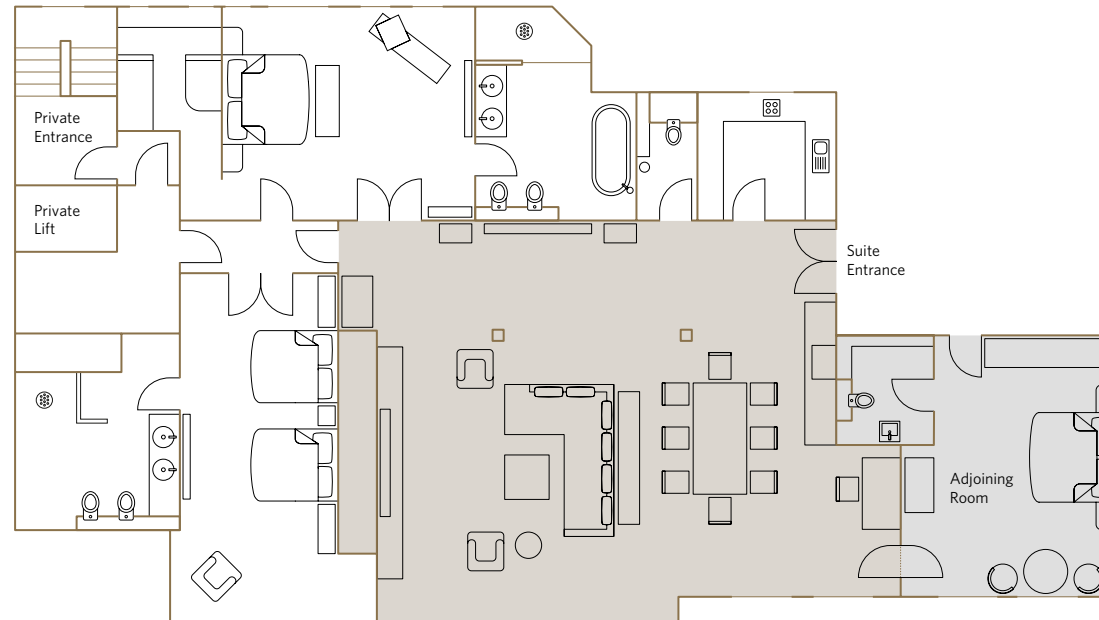

WELCOME

THE SIGNATURE SUITES

THE DELUXE SUITES

OPEN SPACES

FLOOR PLANS

The Penthouse Suite

The Azure Suite

The Ebony Suite

The Amarillo Suite

The Schiaparelli Suite

The Amber Suite

The Opium Suite

The Saffron Suite

The Duplex Suites

WHERE TO FIND US

Living Room

Bedrooms

Bathrooms

The Azure Suite offers:

- Master bedroom with double dressing room and king size double bed
- Bathroom with limestone egg bath, LCD TV and illuminated rain shower
- Second bedroom with two double beds and en-suite bathroom
- Samsung plasma TV in lounge and both bedrooms with soundbar
- Dining area with full size eight-seat dining table
- Kitchen for entertaining
- Interconnecting and adjoining rooms available

- Private lift with exclusive ground floor access for security and privacy
- Complimentary high speed Wi-Fi

Services included:

- 24-hour guest relations service includes pre-arrival arrangements, shoe polishing, packing and pressing services and in-room dining
- Fresh flowers

Location and size:

- Located on the 7th floor
- 198.41m²/2135.7 sq.ft