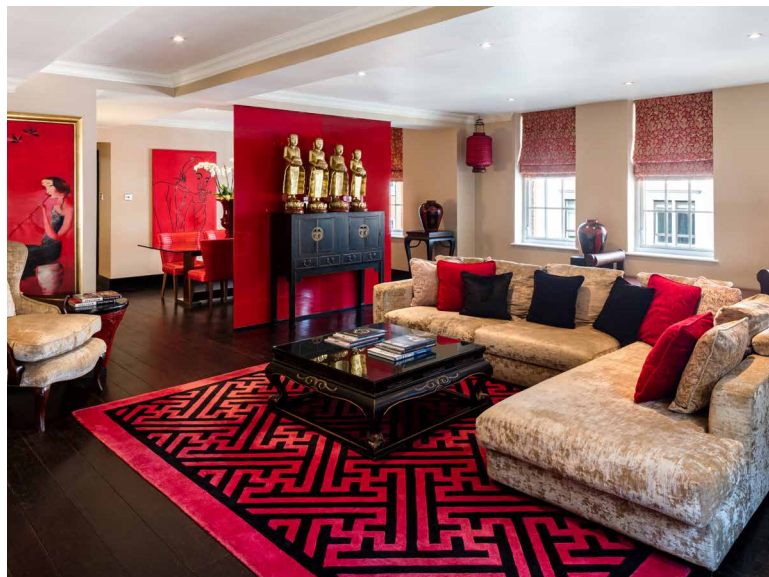

WELCOME

THE SIGNATURE SUITES

THE DELUXE SUITES

OPEN SPACES

FLOOR PLANS

- The Penthouse Suite
- The Azure Suite
- The Ebony Suite
- The Amarillo Suite
- The Schiaparelli Suite
- The Amber Suite
- The Opium Suite
- The Saffron Suite
- The Duplex Suites

WHERE TO FIND US

Living Room

Bedroom

Bathrooms

The Opium Suite offers:

- Bedroom with king size double bed
- Lounge with remote-controlled integrated lighting and home cinema system
- Bathroom with LCD TV and illuminated rain shower
- Samsung plasma TV in lounge and bedroom with Sonos soundbar
- Dining area with full size eight-seat dining table
- Kitchen for entertaining
- Interconnecting and adjoining rooms available
- CCTV entry controls
- Complimentary high speed Wi-Fi

Services included:

- 24-hour guest relations service includes pre-arrival arrangements, shoe polishing, packing and pressing services and in-room dining.
- Fresh flowers

Location and size:

Located on the 5th floor
83.67m²/900.62 sq.ft