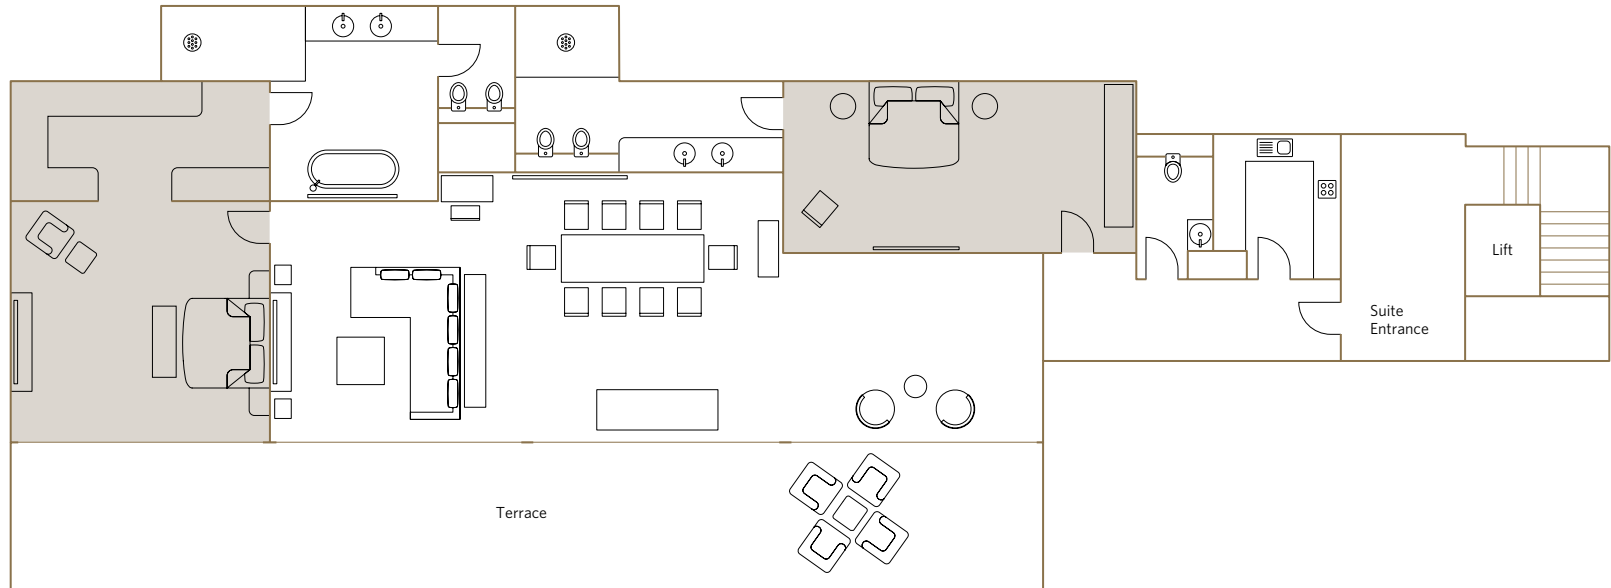

WELCOME
THE SIGNATURE SUITES
THE DELUXE SUITES
OPEN SPACES

FLOOR PLANS

The Penthouse Suite
The Azure Suite
The Ebony Suite
The Amarillo Suite
The Schiaparelli Suite
The Amber Suite
The Opium Suite
The Saffron Suite
The Duplex Suites

WHERE TO FIND US

Living Room   **Bedrooms**   **Bathrooms**   **Terrace**

The Penthouse Suite offers:

- 100' x 8' decked terrace with panoramic views over London
- Master bedroom with double dressing room and king size double bed
- Bathroom with marble sarcophagus bath, LCD TV and illuminated rain shower
- Samsung plasma TV in lounge and both bedrooms with soundbar
- Dining area with full size ten-seat dining table
- Kitchen for entertaining
- Complimentary high speed Wi-Fi

Services included:

- 24-hour guest relations service includes pre-arrival arrangements, shoe polishing, packing and pressing services and in-room dining
- Fresh flowers

Location and size:

- Located on the 9th floor
- 199m²/2137.6 sq.ft