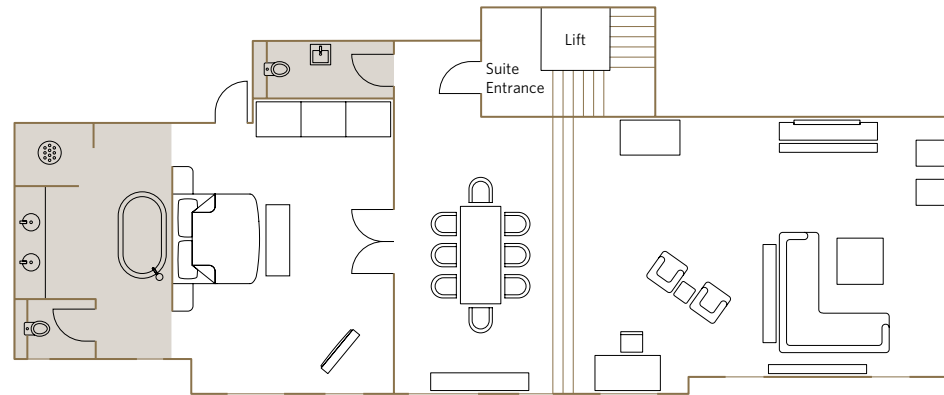

WELCOME

THE SIGNATURE SUITES

THE DELUXE SUITES

OPEN SPACES

FLOOR PLANS

- The Penthouse Suite
- The Azure Suite
- The Ebony Suite
- The Amarillo Suite
- The Schiaparelli Suite
- The Amber Suite
- The Opium Suite
- The Saffron Suite
- The Duplex Suites

WHERE TO FIND US

Living Room

Bedroom

Bathrooms

The Amarillo Suite offers:

- Bedroom with king size double bed
- Bathroom with limestone egg bath, LCD TV and illuminated rain shower
- Lounge with home cinema system
- Samsung plasma TV in lounge and bedroom with Sonos soundbar
- Dining area with full size eight-seat
- Complimentary high speed Wi-Fi

Services included:

- 24-hour guest relations service includes pre-arrival arrangements, shoe polishing, packing and pressing services and in-room dining.
- Fresh flowers

Location and size:

- Located on the 6th floor
- 148.73m²/1600.92 sq.ft