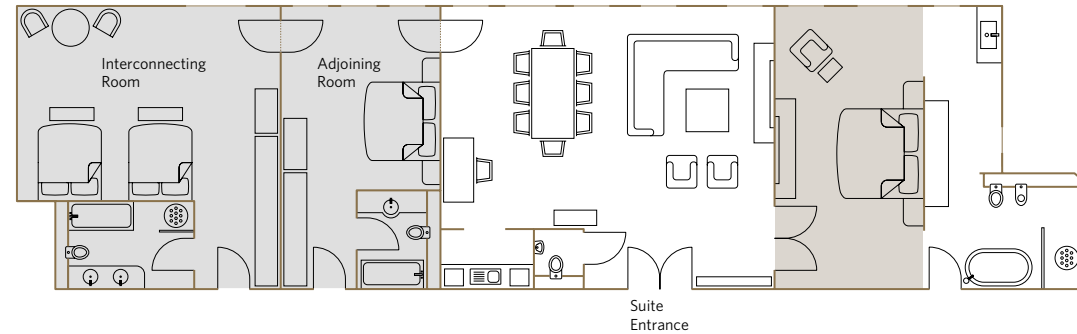

WELCOME

THE SIGNATURE SUITES

THE DELUXE SUITES

OPEN SPACES

FLOOR PLANS

The Penthouse Suite

The Azure Suite

The Ebony Suite

The Amarillo Suite

The Schiaparelli Suite

The Amber Suite

The Opium Suite

The Saffron Suite

The Duplex Suites

WHERE TO FIND US

Living Room

Bedroom

Bathrooms

The Amber Suite offers:

- Bedroom with king size double bed
- Bathroom with freestanding bath, LCD TV and illuminated rain shower
- Lounge with remote-controlled integrated lighting and home cinema system
- Samsung plasma TV in lounge and bedroom with Sonos soundbar
- Dining area with full size eight-seat dining table
- Kitchen for entertaining
- Interconnecting and adjoining rooms available
- Complimentary high speed Wi-Fi

Services included:

- 24-hour guest relations service includes pre-arrival arrangements, shoe polishing, packing and pressing services and in-room dining.
- Fresh flowers

Location and size:

Located on the 4th floor
116.88m²/1258.08sq.ft