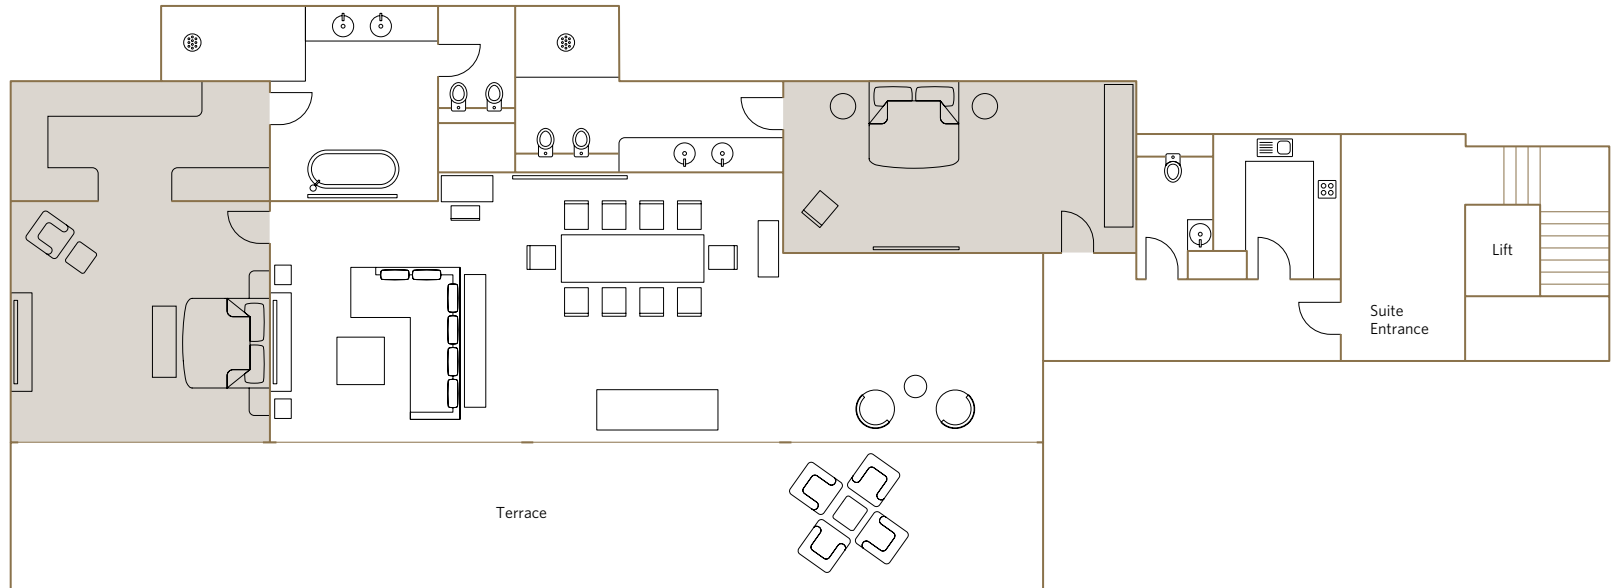

WELCOME
THE SIGNATURE SUITES
THE DELUXE SUITES
OPEN SPACES

FLOOR PLANS

The Penthouse Suite
The Azure Suite
The Ebony Suite
The Amarillo Suite
The Schiaparelli Suite
The Amber Suite
The Opium Suite
The Saffron Suite
The Duplex Suites

WHERE TO FIND US

Living Room   **Bedrooms**   **Bathrooms**   **Terrace**

The Penthouse Suite offers:

- 100' x 8' decked terrace with panoramic views over London
- Master bedroom with double dressing room and king size double bed
- Bathroom with marble sarcophagus bath, LCD TV and illuminated rain shower
- Samsung plasma TV in lounge and both bedrooms with soundbar
- Dining area with full size ten-seat dining table
- Kitchen for entertaining
- Complimentary high speed Wi-Fi

Services included:

- 24-hour guest relations service includes pre-arrival arrangements, shoe polishing, packing and pressing services and in-room dining
- Fresh flowers

Location and size:

- Located on the 9th floor
- 199m²/2137.6 sq.ft