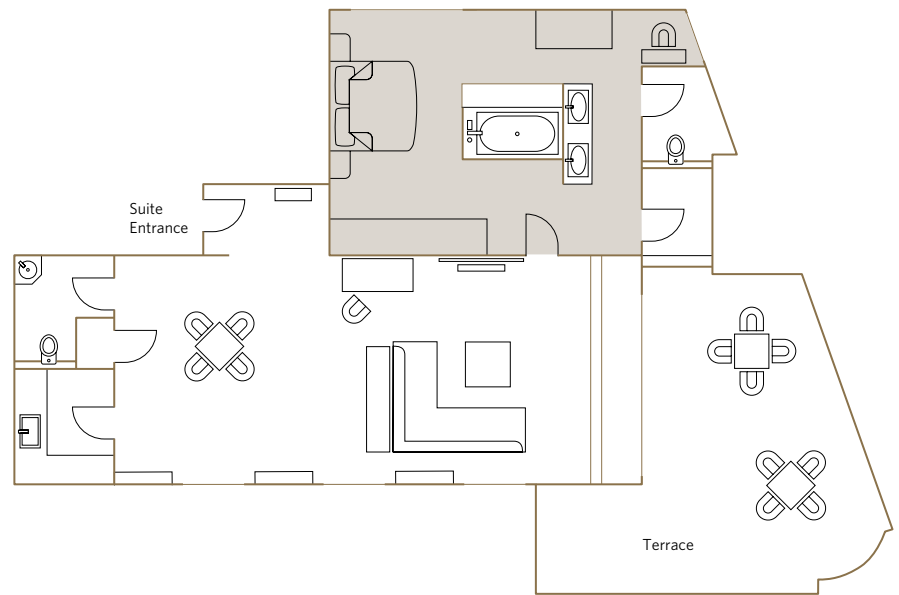

WELCOME

THE SIGNATURE SUITES

THE DELUXE SUITES

OPEN SPACES

FLOOR PLANS

- The Penthouse Suite
- The Azure Suite
- The Ebony Suite
- The Amarillo Suite
- The Schiaparelli Suite
- The Amber Suite
- The Opium Suite
- The Saffron Suite
- The Duplex Suites

WHERE TO FIND US

- Living Room
- **Bedroom**
- Bathrooms
- Terrace

The Ebony Suite offers:

- 34m² terrace with stunning views of London
- Corner room with double aspect windows
- Master bedroom with king size bed
- Large lounge area with Samsung plasma TV in lounge and bedroom with Sonos soundbar
- One optional interconnecting room
- Walk through wardrobe into bathroom
- Advanced TOTO bathroom technology
- Complimentary high speed Wi-Fi

Services included:

- 24-hour guest relations service includes pre-arrival arrangements, shoe polishing, packing and pressing services and in-room dining
- Fresh flowers

Location and size:

- Located on the 8th floor
- 143m²/1539ft²