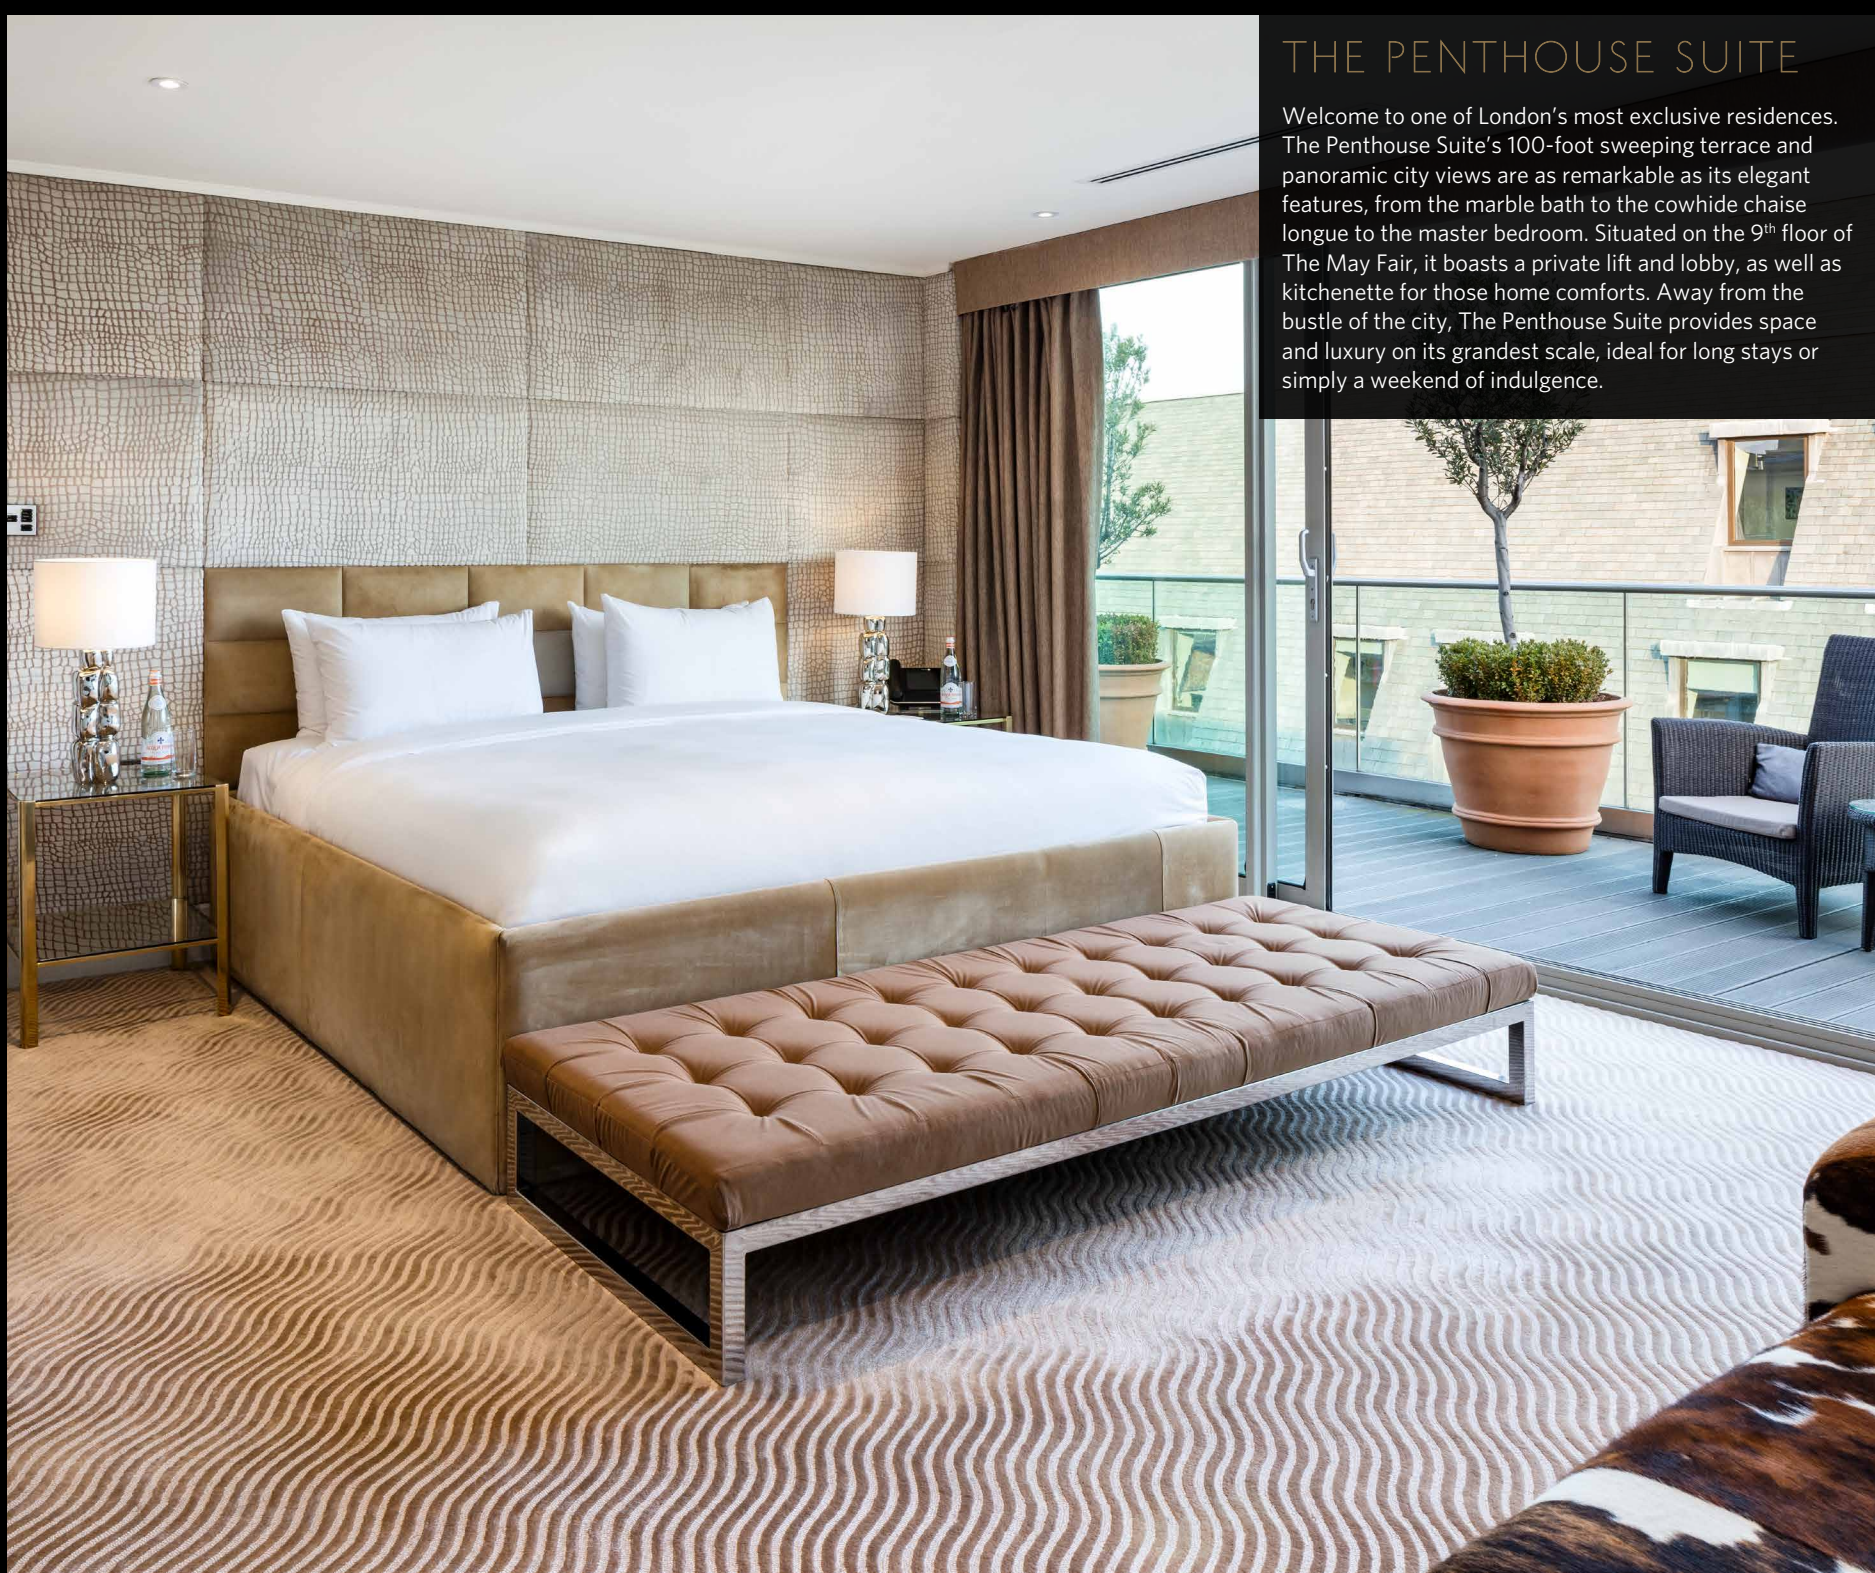

WELCOME

THE SIGNATURE SUITES

- The Penthouse Suite
- The Azure Suite
- The Ebony Suite
- The Amarillo Suite
- The Schiaparelli Suite
- The Amber Suite
- The Opium Suite
- The Saffron Suite

THE DELUXE SUITES

OPEN SPACES

FLOOR PLANS

WHERE TO FIND US

THE PENTHOUSE SUITE

Welcome to one of London's most exclusive residences. The Penthouse Suite's 100-foot sweeping terrace and panoramic city views are as remarkable as its elegant features, from the marble bath to the cowhide chaise longue to the master bedroom. Situated on the 9th floor of The May Fair, it boasts a private lift and lobby, as well as kitchenette for those home comforts. Away from the bustle of the city, The Penthouse Suite provides space and luxury on its grandest scale, ideal for long stays or simply a weekend of indulgence.