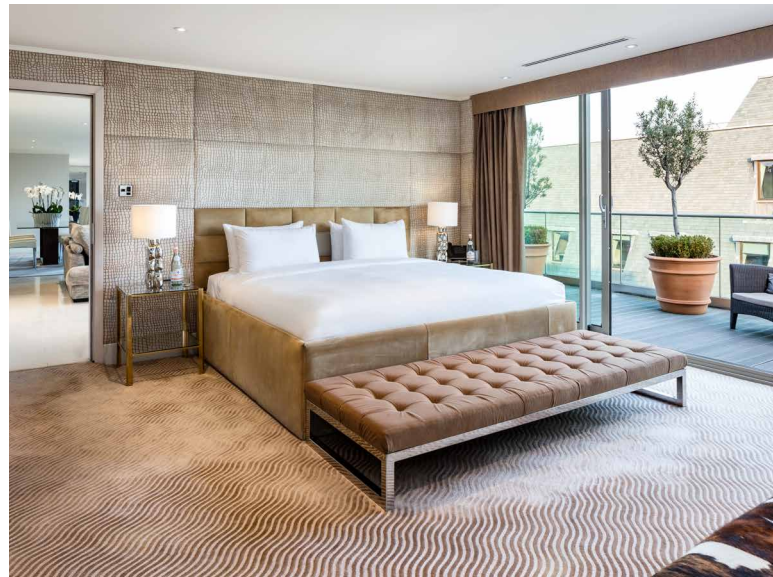

WELCOME
THE SIGNATURE SUITES
THE DELUXE SUITES
OPEN SPACES

FLOOR PLANS

The Penthouse Suite
The Azure Suite
The Ebony Suite
The Amarillo Suite
The Schiaparelli Suite
The Amber Suite
The Opium Suite
The Saffron Suite
The Duplex Suites

WHERE TO FIND US

Living Room   **Bedrooms**   **Bathrooms**   **Terrace**

The Penthouse Suite offers:

- 100' x 8' decked terrace with panoramic views over London
- Master bedroom with double dressing room and king size double bed
- Bathroom with marble sarcophagus bath, LCD TV and illuminated rain shower
- Samsung plasma TV in lounge and both bedrooms with soundbar
- Dining area with full size ten-seat dining table
- Kitchen for entertaining
- Complimentary high speed Wi-Fi

Services included:

- 24-hour guest relations service includes pre-arrival arrangements, shoe polishing, packing and pressing services and in-room dining
- Fresh flowers

Location and size:

- Located on the 9th floor
- 199m²/2137.6 sq.ft