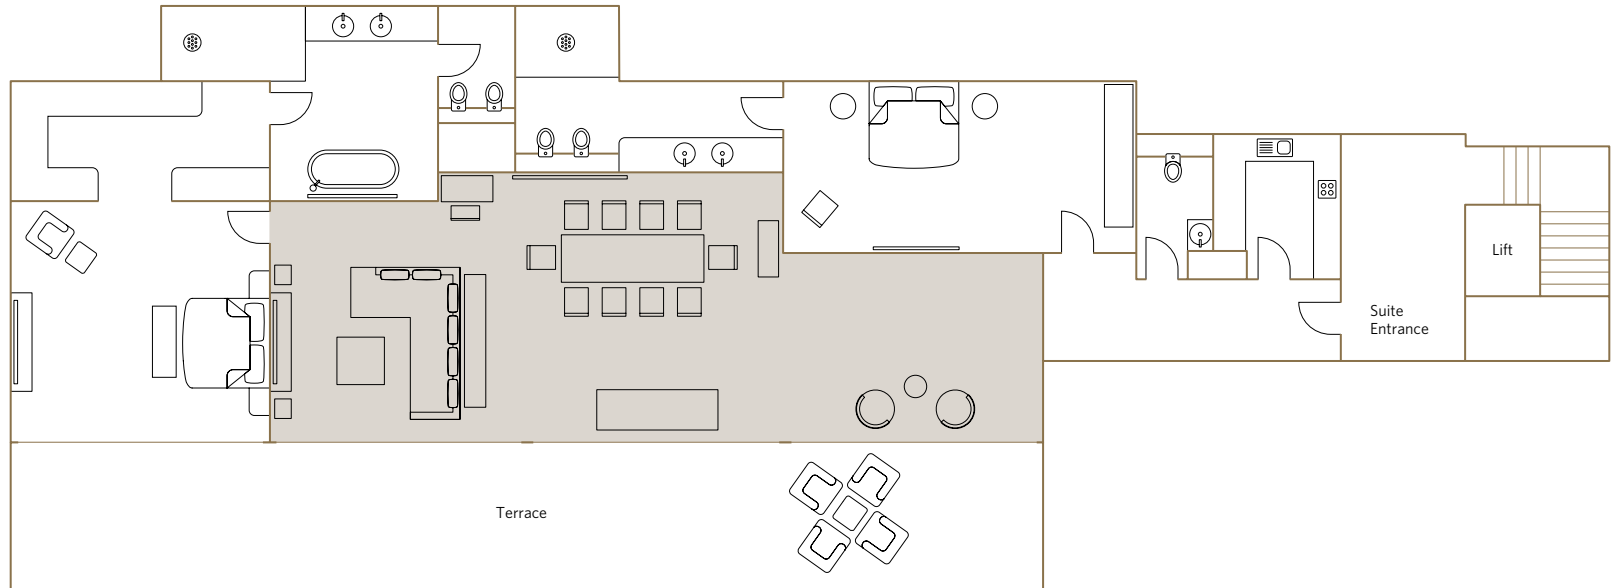

WELCOME
THE SIGNATURE SUITES
THE DELUXE SUITES
OPEN SPACES

FLOOR PLANS

The Penthouse Suite
The Azure Suite
The Ebony Suite
The Amarillo Suite
The Schiaparelli Suite
The Amber Suite
The Opium Suite
The Saffron Suite
The Duplex Suites

WHERE TO FIND US

Living Room Bedrooms Bathrooms Terrace

The Penthouse Suite offers:

- 100' x 8' decked terrace with panoramic views over London
- Master bedroom with double dressing room and king size double bed
- Bathroom with marble sarcophagus bath, LCD TV and illuminated rain shower
- Samsung plasma TV in lounge and both bedrooms with soundbar
- Dining area with full size ten-seat dining table
- Kitchen for entertaining
- Complimentary high speed Wi-Fi

Services included:

- 24-hour guest relations service includes pre-arrival arrangements, shoe polishing, packing and pressing services and in-room dining
- Fresh flowers

Location and size:

- Located on the 9th floor
- 199m²/2137.6 sq.ft