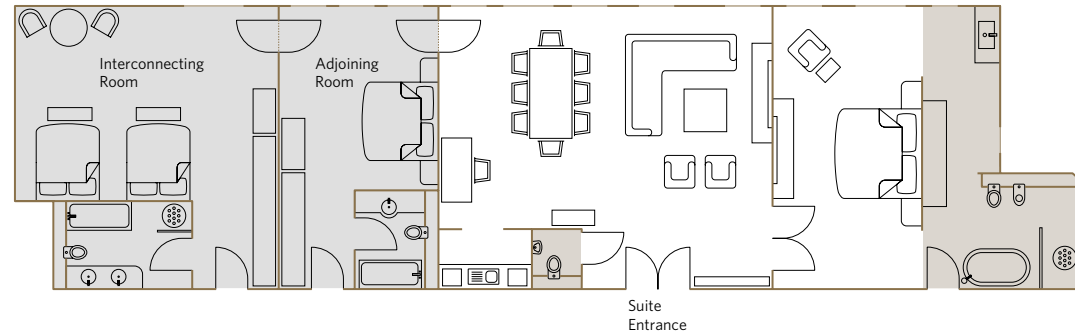

WELCOME

THE SIGNATURE SUITES

THE DELUXE SUITES

OPEN SPACES

FLOOR PLANS

The Penthouse Suite

The Azure Suite

The Ebony Suite

The Amarillo Suite

The Schiaparelli Suite

The Amber Suite

The Opium Suite

The Saffron Suite

The Duplex Suites

WHERE TO FIND US

Living Room

Bedroom

Bathrooms

The Amber Suite offers:

- Bedroom with king size double bed
- Bathroom with freestanding bath, LCD TV and illuminated rain shower
- Lounge with remote-controlled integrated lighting and home cinema system
- Samsung plasma TV in lounge and bedroom with Sonos soundbar
- Dining area with full size eight-seat dining table
- Kitchen for entertaining
- Interconnecting and adjoining rooms available
- Complimentary high speed Wi-Fi

Services included:

- 24-hour guest relations service includes pre-arrival arrangements, shoe polishing, packing and pressing services and in-room dining.
- Fresh flowers

Location and size:

Located on the 4th floor
116.88m²/1258.08sq.ft