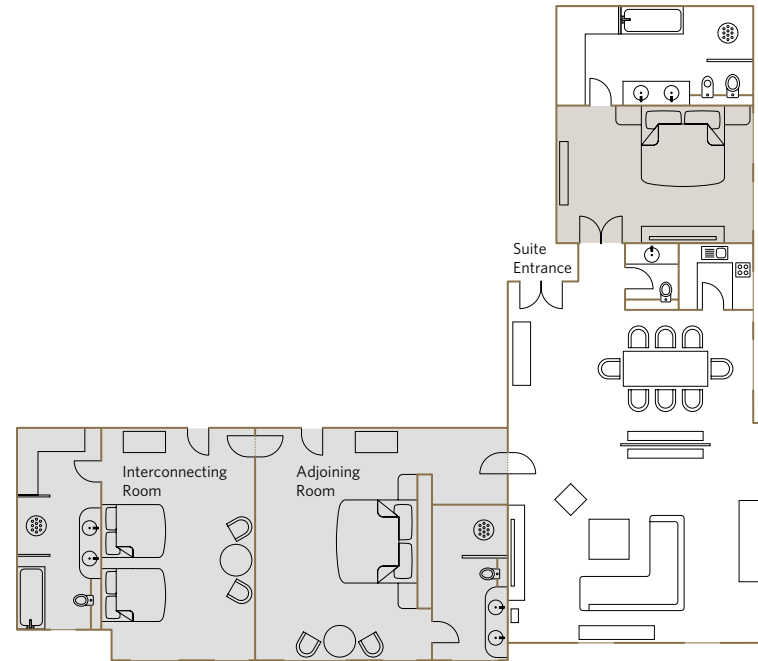

WELCOME

THE SIGNATURE SUITES

THE DELUXE SUITES

OPEN SPACES

FLOOR PLANS

- The Penthouse Suite
- The Azure Suite
- The Ebony Suite
- The Amarillo Suite
- The Schiaparelli Suite
- The Amber Suite
- The Opium Suite
- The Saffron Suite
- The Duplex Suites

WHERE TO FIND US

Living Room

Bedroom

Bathrooms

The Opium Suite offers:

- Bedroom with king size double bed
- Lounge with remote-controlled integrated lighting and home cinema system
- Bathroom with LCD TV and illuminated rain shower
- Samsung plasma TV in lounge and bedroom with Sonos soundbar
- Dining area with full size eight-seat dining table
- Kitchen for entertaining
- Interconnecting and adjoining rooms available
- CCTV entry controls
- Complimentary high speed Wi-Fi

Services included:

- 24-hour guest relations service includes pre-arrival arrangements, shoe polishing, packing and pressing services and in-room dining.
- Fresh flowers

Location and size:

Located on the 5th floor
83.67m²/900.62 sq.ft