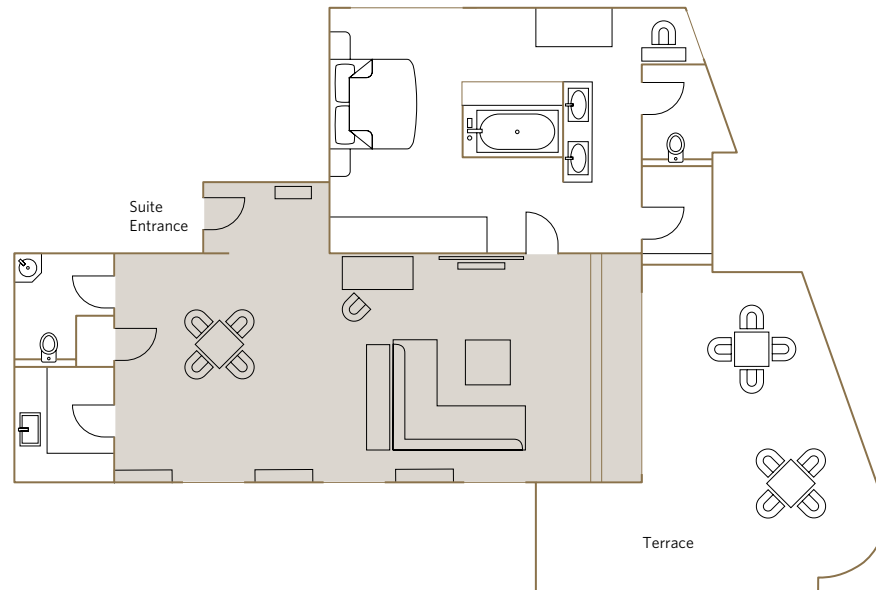

WELCOME

THE SIGNATURE SUITES

THE DELUXE SUITES

OPEN SPACES

FLOOR PLANS

- The Penthouse Suite
- The Azure Suite
- The Ebony Suite
- The Amarillo Suite
- The Schiaparelli Suite
- The Amber Suite
- The Opium Suite
- The Saffron Suite
- The Duplex Suites

WHERE TO FIND US

- Living Room
- Bedroom
- Bathrooms
- Terrace

The Ebony Suite offers:

- 34m² terrace with stunning views of London
- Corner room with double aspect windows
- Master bedroom with king size bed
- Large lounge area with Samsung plasma TV in lounge and bedroom with Sonos soundbar
- One optional interconnecting room
- Walk through wardrobe into bathroom
- Advanced TOTO bathroom technology
- Complimentary high speed Wi-Fi

Services included:

- 24-hour guest relations service includes pre-arrival arrangements, shoe polishing, packing and pressing services and in-room dining
- Fresh flowers

Location and size:

- Located on the 8th floor
- 143m²/1539ft²