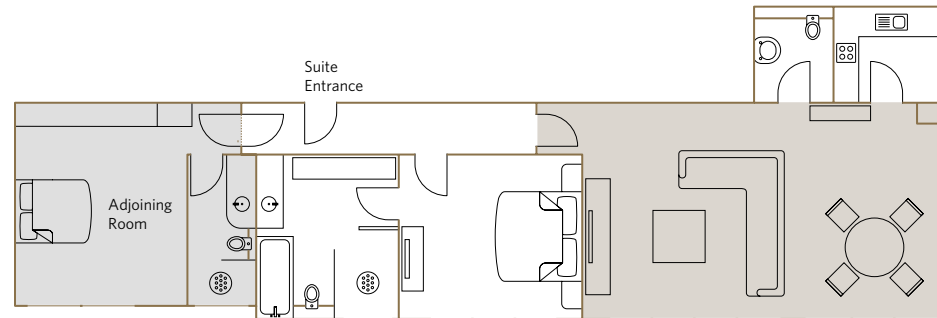

WELCOME

THE SIGNATURE SUITES

THE DELUXE SUITES

OPEN SPACES

FLOOR PLANS

- The Penthouse Suite
- The Azure Suite
- The Ebony Suite
- The Amarillo Suite
- The Schiaparelli Suite
- The Amber Suite
- The Opium Suite
- The Saffron Suite
- The Duplex Suites

WHERE TO FIND US

Living Room

Bedroom

Bathrooms

The Saffron Suite offers:

- Bedroom with king size double bed
- Bathroom with LCD TV and illuminated rain shower
- Samsung plasma TV in lounge and bedroom with Sonos soundbar
- Dining area with full size eight-seat dining table
- Kitchen for entertaining
- Interconnecting and adjoining rooms available
- Complimentary high speed Wi-Fi

Services included:

- 24-hour guest relations service includes pre-arrival arrangements, shoe polishing, packing and pressing services and in-room dining.
- Fresh flowers

Location and size:

Located on the 8th floor
109.82m²/1182.1 sq.ft