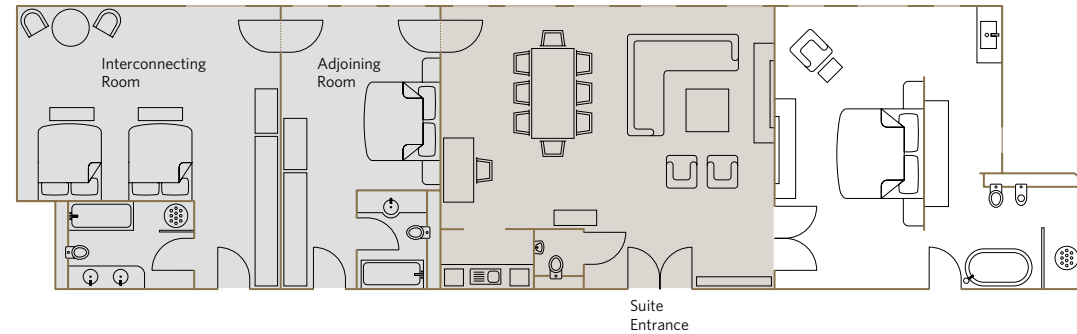

WELCOME

THE SIGNATURE SUITES

THE DELUXE SUITES

OPEN SPACES

FLOOR PLANS

The Penthouse Suite

The Azure Suite

The Ebony Suite

The Amarillo Suite

The Schiaparelli Suite

The Amber Suite

The Opium Suite

The Saffron Suite

The Duplex Suites

WHERE TO FIND US

Living Room

Bedroom

Bathrooms

The Amber Suite offers:

- Bedroom with king size double bed
- Bathroom with freestanding bath, LCD TV and illuminated rain shower
- Lounge with remote-controlled integrated lighting and home cinema system
- Samsung plasma TV in lounge and bedroom with Sonos soundbar
- Dining area with full size eight-seat dining table
- Kitchen for entertaining
- Interconnecting and adjoining rooms available
- Complimentary high speed Wi-Fi

Services included:

- 24-hour guest relations service includes pre-arrival arrangements, shoe polishing, packing and pressing services and in-room dining.
- Fresh flowers

Location and size:

Located on the 4th floor
116.88m²/1258.08sq.ft