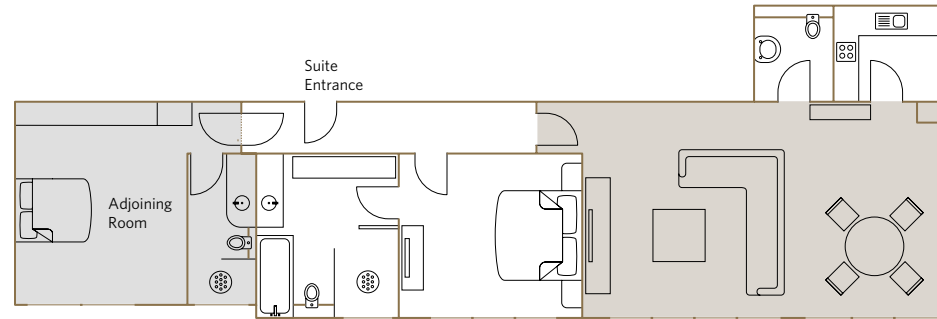

WELCOME

THE SIGNATURE SUITES

THE DELUXE SUITES

OPEN SPACES

FLOOR PLANS

- The Penthouse Suite
- The Azure Suite
- The Ebony Suite
- The Amarillo Suite
- The Schiaparelli Suite
- The Amber Suite
- The Opium Suite
- The Saffron Suite
- The Duplex Suites

WHERE TO FIND US

Living Room

Bedroom

Bathrooms

The Saffron Suite offers:

- Bedroom with king size double bed
- Bathroom with LCD TV and illuminated rain shower
- Samsung plasma TV in lounge and bedroom with Sonos soundbar
- Dining area with full size eight-seat dining table
- Kitchen for entertaining
- Interconnecting and adjoining rooms available
- Complimentary high speed Wi-Fi

Services included:

- 24-hour guest relations service includes pre-arrival arrangements, shoe polishing, packing and pressing services and in-room dining.
- Fresh flowers

Location and size:

Located on the 8th floor
109.82m²/1182.1 sq.ft