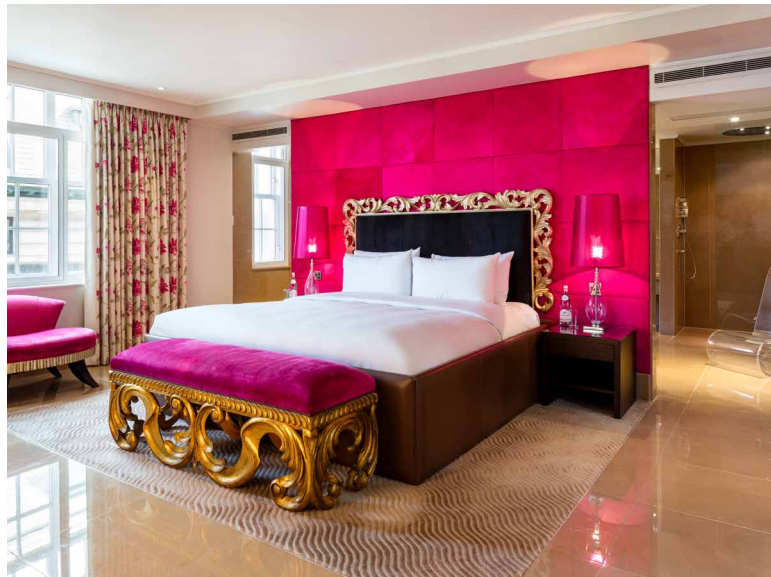

Bedroom

Bathrooms

The Schiaparelli Suite offers:

- Corner room with double aspect windows
- Master bedroom with king size bed
- Large lounge area with Samsung plasma TV in lounge and bedroom with Sonos soundbar
- One optional interconnecting room
- Walk through wardrobe into bathroom
- Advanced TOTO bathroom technology
- Complimentary high speed Wi-Fi

The Amarillo Suite

The Schiaparelli Suite

The Amber Suite

The Opium Suite

The Saffron Suite

The Duplex Suites

WHERE TO FIND US

Living Room