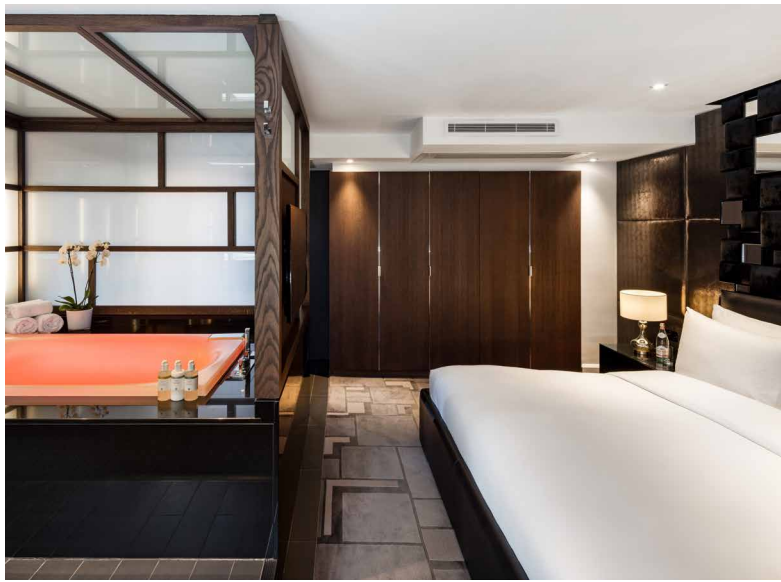

WELCOME

THE SIGNATURE SUITES

THE DELUXE SUITES

OPEN SPACES

FLOOR PLANS

- The Penthouse Suite
- The Azure Suite
- The Ebony Suite
- The Amarillo Suite
- The Schiaparelli Suite
- The Amber Suite
- The Opium Suite
- The Saffron Suite
- The Duplex Suites

WHERE TO FIND US

- Living Room
- **Bedroom**
- Bathrooms
- Terrace

The Ebony Suite offers:

- 34m² terrace with stunning views of London
- Corner room with double aspect windows
- Master bedroom with king size bed
- Large lounge area with Samsung plasma TV in lounge and bedroom with Sonos soundbar
- One optional interconnecting room
- Walk through wardrobe into bathroom
- Advanced TOTO bathroom technology
- Complimentary high speed Wi-Fi

Services included:

- 24-hour guest relations service includes pre-arrival arrangements, shoe polishing, packing and pressing services and in-room dining
- Fresh flowers

Location and size:

- Located on the 8th floor
- 143m²/1539ft²