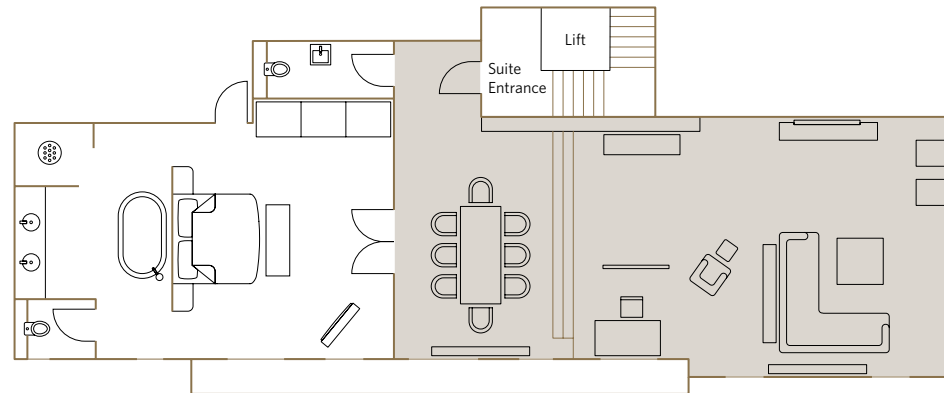

WELCOME

THE SIGNATURE SUITES

THE DELUXE SUITES

OPEN SPACES

FLOOR PLANS

The Penthouse Suite

The Azure Suite

The Ebony Suite

The Amarillo Suite

The Schiaparelli Suite

The Amber Suite

The Opium Suite

The Saffron Suite

The Duplex Suites

WHERE TO FIND US

Living Room

Bedroom

Bathrooms

The Schiaparelli Suite offers:

- Corner room with double aspect windows
- Master bedroom with king size bed
- Large lounge area with Samsung plasma TV in lounge and bedroom with Sonos soundbar
- One optional interconnecting room
- Walk through wardrobe into bathroom
- Advanced TOTO bathroom technology
- Complimentary high speed Wi-Fi

Services included:

- 24-hour guest relations service includes pre-arrival arrangements, shoe polishing, packing and pressing services and in-room dining
- Fresh flowers

Location and size:

- Located on the 7th floor
- 143m²/1539ft²