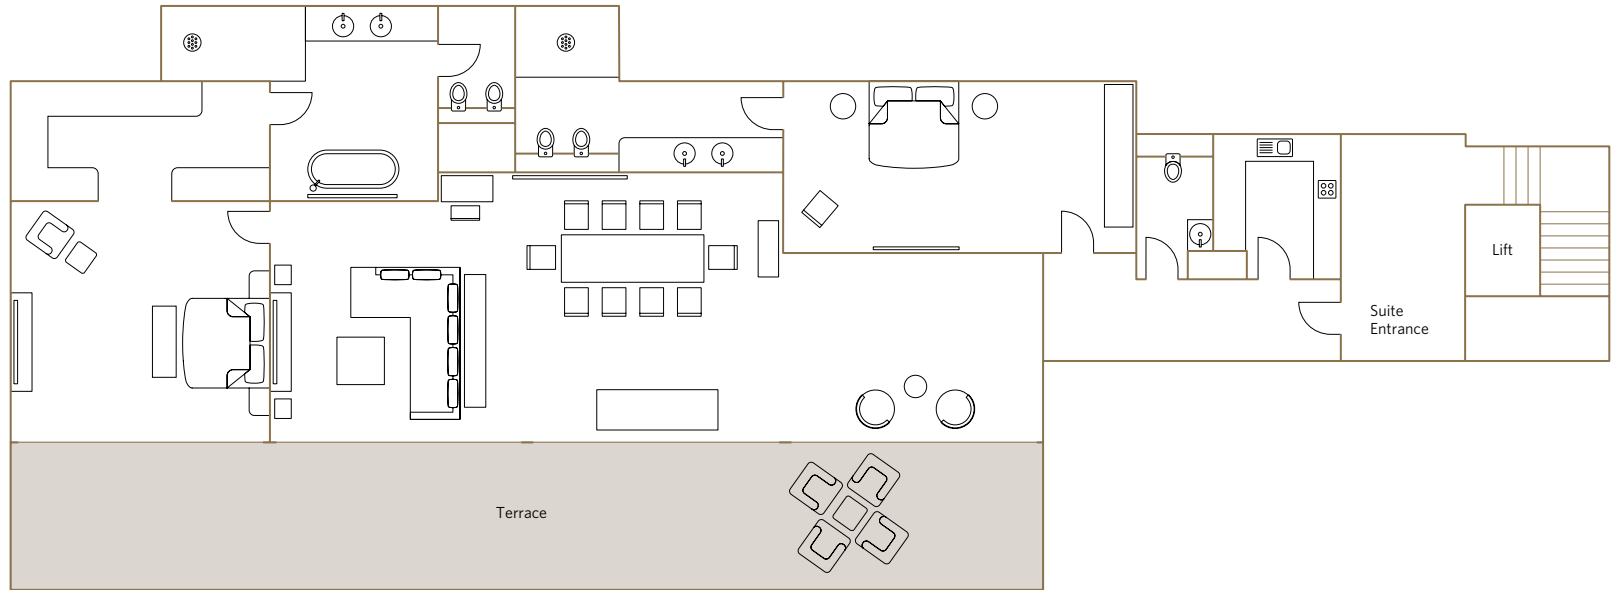

WELCOME
THE SIGNATURE SUITES
THE DELUXE SUITES
OPEN SPACES

FLOOR PLANS

The Penthouse Suite
The Azure Suite
The Ebony Suite
The Amarillo Suite
The Schiaparelli Suite
The Amber Suite
The Opium Suite
The Saffron Suite
The Duplex Suites

WHERE TO FIND US

Living Room Bedrooms Bathrooms Terrace

The Penthouse Suite offers:

- 100' x 8' decked terrace with panoramic views over London
- Master bedroom with double dressing room and king size double bed
- Bathroom with marble sarcophagus bath, LCD TV and illuminated rain shower
- Samsung plasma TV in lounge and both bedrooms with soundbar
- Dining area with full size ten-seat dining table
- Kitchen for entertaining
- Complimentary high speed Wi-Fi

Services included:

- 24-hour guest relations service includes pre-arrival arrangements, shoe polishing, packing and pressing services and in-room dining
- Fresh flowers

Location and size:

- Located on the 9th floor
- 199m²/2137.6 sq.ft