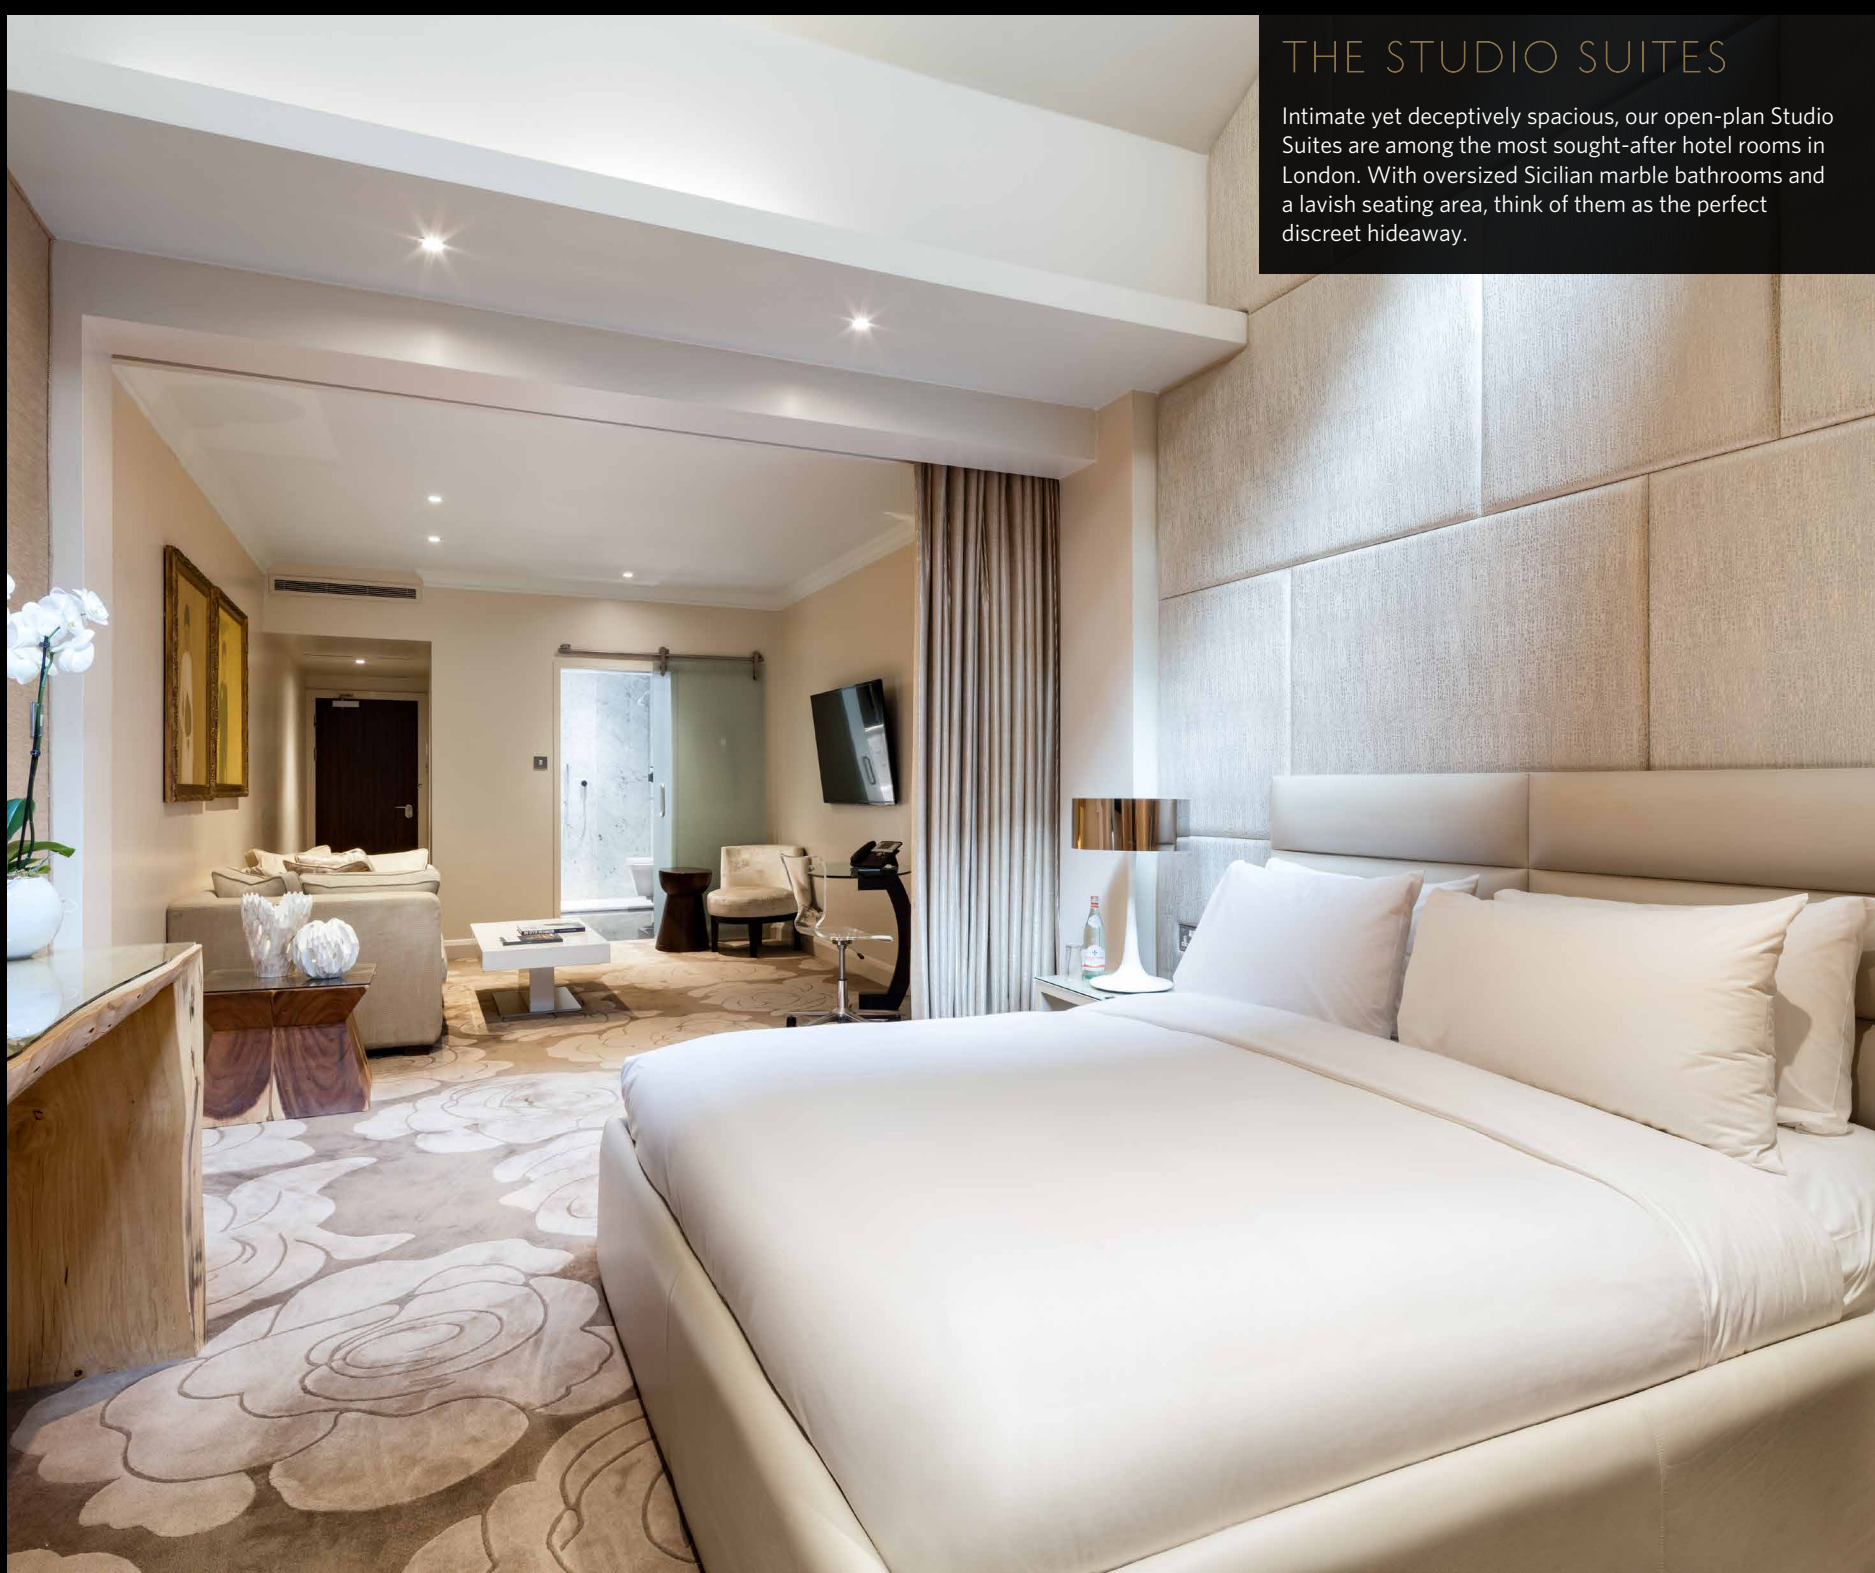

WELCOME

THE SIGNATURE SUITES

THE DELUXE SUITES

The Duplex Suites

The Studio Suites

The Private Wings

OPEN SPACES

FLOOR PLANS

WHERE TO FIND US

THE STUDIO SUITES

Intimate yet deceptively spacious, our open-plan Studio Suites are among the most sought-after hotel rooms in London. With oversized Sicilian marble bathrooms and a lavish seating area, think of them as the perfect discreet hideaway.