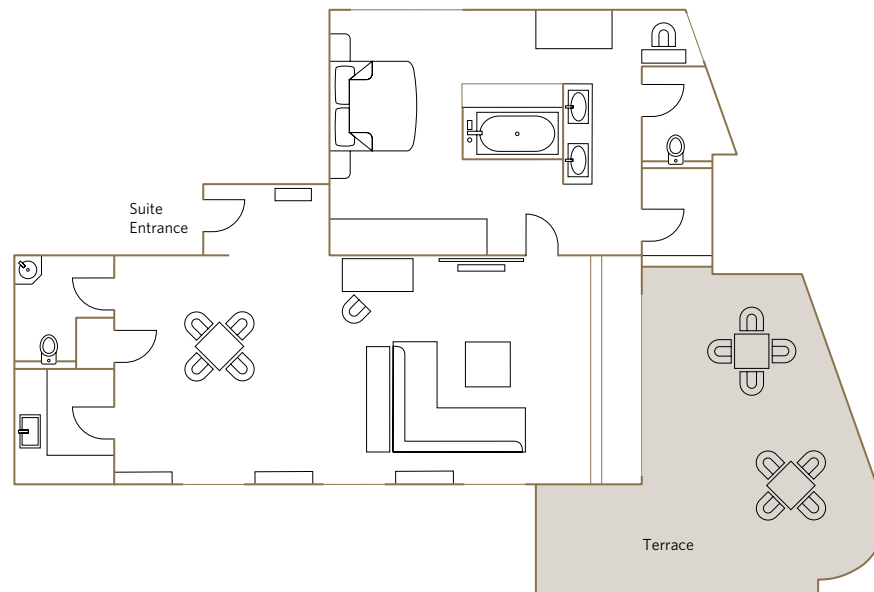

WELCOME

THE SIGNATURE SUITES

THE DELUXE SUITES

OPEN SPACES

FLOOR PLANS

The Penthouse Suite

The Azure Suite

The Ebony Suite

The Amarillo Suite

The Schiaparelli Suite

The Amber Suite

The Opium Suite

The Saffron Suite

The Duplex Suites

WHERE TO FIND US

The Ebony Suite offers:

- 34m² terrace with stunning views of London
- Corner room with double aspect windows
- Master bedroom with king size bed
- Large lounge area with Samsung plasma TV in lounge and bedroom with Sonos soundbar
- One optional interconnecting room
- Walk through wardrobe into bathroom
- Advanced TOTO bathroom technology
- Complimentary high speed Wi-Fi

Services included:

- 24-hour guest relations service includes pre-arrival arrangements, shoe polishing, packing and pressing services and in-room dining
- Fresh flowers

Location and size:

- Located on the 8th floor
- 143m²/1539ft²