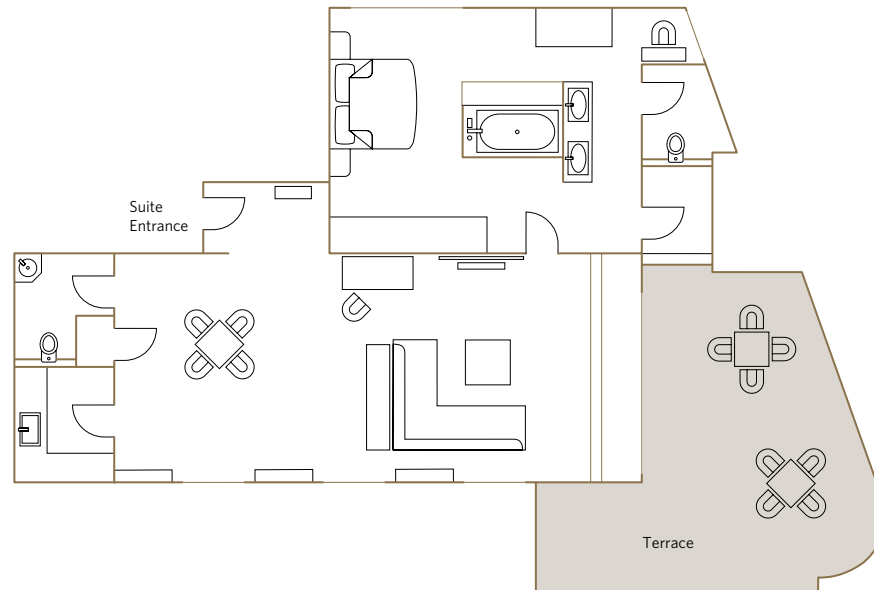

WELCOME

THE SIGNATURE SUITES

THE DELUXE SUITES

OPEN SPACES

FLOOR PLANS

- The Penthouse Suite
- The Azure Suite
- The Ebony Suite
- The Amarillo Suite
- The Schiaparelli Suite
- The Amber Suite
- The Opium Suite
- The Saffron Suite
- The Duplex Suites

WHERE TO FIND US

- Living Room
- Bedroom
- Bathrooms
- Terrace

The Ebony Suite offers:

- 34m² terrace with stunning views of London
- Corner room with double aspect windows
- Master bedroom with king size bed
- Large lounge area with Samsung plasma TV in lounge and bedroom with Sonos soundbar
- One optional interconnecting room
- Walk through wardrobe into bathroom
- Advanced TOTO bathroom technology
- Complimentary high speed Wi-Fi

Services included:

- 24-hour guest relations service includes pre-arrival arrangements, shoe polishing, packing and pressing services and in-room dining
- Fresh flowers

Location and size:

- Located on the 8th floor
- 143m²/1539ft²