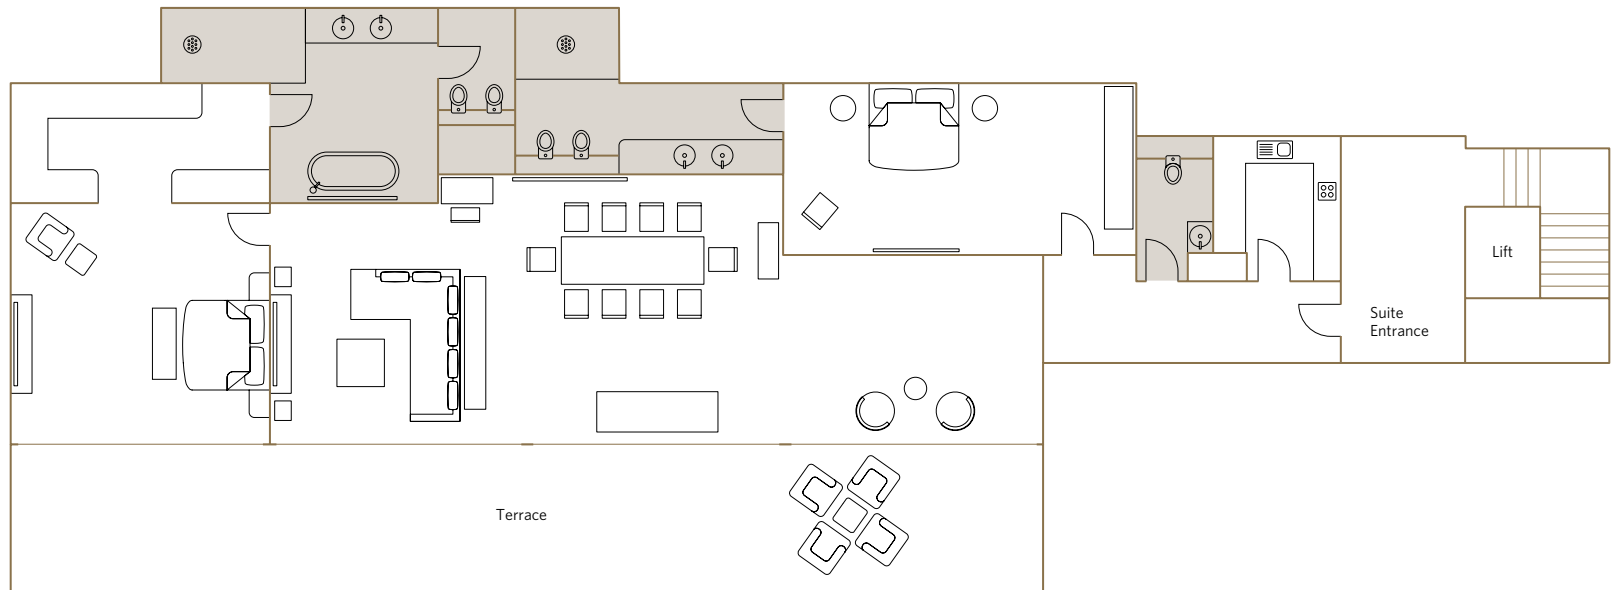

The Amarillo Suite

The Schiaparelli Suite

The Amber Suite

The Opium Suite

The Saffron Suite

The Duplex Suites

WHERE TO FIND US

The Penthouse Suite offers:

- 100' x 8' decked terrace with panoramic views over London
- Master bedroom with double dressing room and king size double bed
- Bathroom with marble sarcophagus bath, LCD TV and illuminated rain shower
- Samsung plasma TV in lounge and both bedrooms with soundbar
- Dining area with full size ten-seat dining table
- Kitchen for entertaining
- Complimentary high speed Wi-Fi

Services included:

- 24-hour guest relations service includes pre-arrival arrangements, shoe polishing, packing and pressing services and in-room dining
- Fresh flowers

Location and size:

- Located on the 9th floor
- 199m²/2137.6 sq.ft