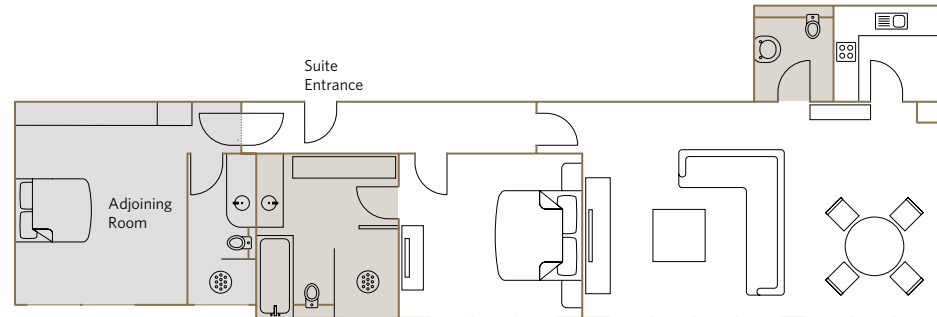

WELCOME

THE SIGNATURE SUITES

THE DELUXE SUITES

OPEN SPACES

FLOOR PLANS

- The Penthouse Suite
- The Azure Suite
- The Ebony Suite
- The Amarillo Suite
- The Schiaparelli Suite
- The Amber Suite
- The Opium Suite
- The Saffron Suite
- The Duplex Suites

WHERE TO FIND US

Living Room

Bedroom

Bathrooms

The Saffron Suite offers:

- Bedroom with king size double bed
- Bathroom with LCD TV and illuminated rain shower
- Samsung plasma TV in lounge and bedroom with Sonos soundbar
- Dining area with full size eight-seat dining table
- Kitchen for entertaining
- Interconnecting and adjoining rooms available
- Complimentary high speed Wi-Fi

Services included:

- 24-hour guest relations service includes pre-arrival arrangements, shoe polishing, packing and pressing services and in-room dining.
- Fresh flowers

Location and size:

Located on the 8th floor
109.82m²/1182.1 sq.ft