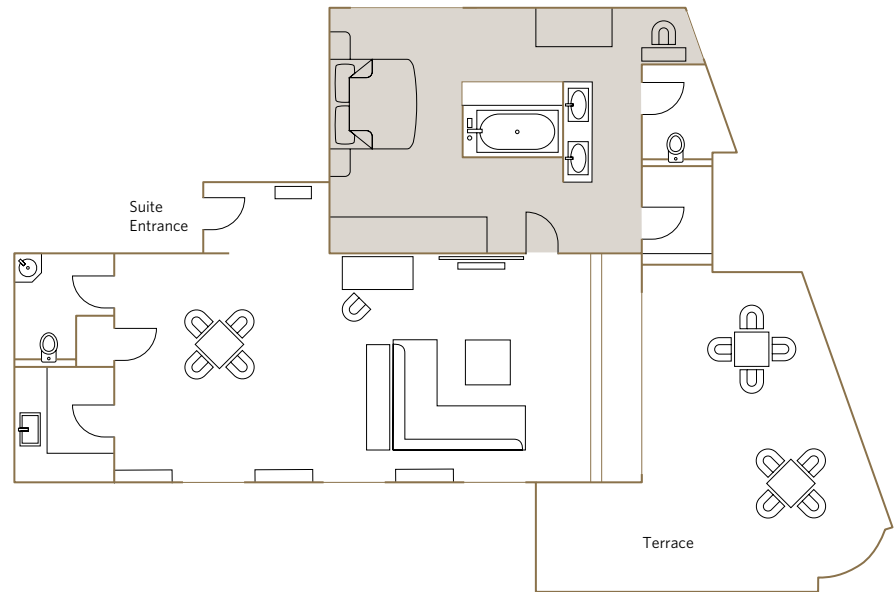

WELCOME

THE SIGNATURE SUITES

THE DELUXE SUITES

OPEN SPACES

FLOOR PLANS

- The Penthouse Suite
- The Azure Suite
- The Ebony Suite
- The Amarillo Suite
- The Schiaparelli Suite
- The Amber Suite
- The Opium Suite
- The Saffron Suite
- The Duplex Suites

WHERE TO FIND US

- Living Room
- **Bedroom**
- Bathrooms
- Terrace

The Ebony Suite offers:

- 34m² terrace with stunning views of London
- Corner room with double aspect windows
- Master bedroom with king size bed
- Large lounge area with Samsung plasma TV in lounge and bedroom with Sonos soundbar
- One optional interconnecting room
- Walk through wardrobe into bathroom
- Advanced TOTO bathroom technology
- Complimentary high speed Wi-Fi

Services included:

- 24-hour guest relations service includes pre-arrival arrangements, shoe polishing, packing and pressing services and in-room dining
- Fresh flowers

Location and size:

- Located on the 8th floor
- 143m²/1539ft²