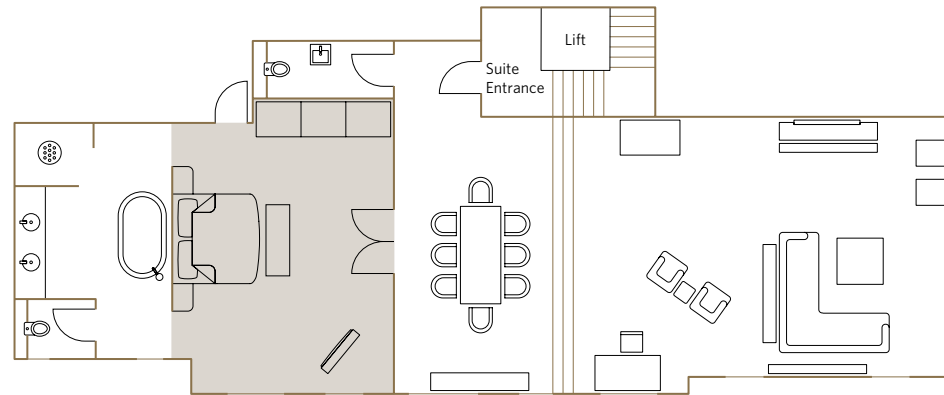

WELCOME

THE SIGNATURE SUITES

THE DELUXE SUITES

OPEN SPACES

FLOOR PLANS

- The Penthouse Suite
- The Azure Suite
- The Ebony Suite
- The Amarillo Suite
- The Schiaparelli Suite
- The Amber Suite
- The Opium Suite
- The Saffron Suite
- The Duplex Suites

WHERE TO FIND US

Living Room

Bedroom

Bathrooms

The Amarillo Suite offers:

- Bedroom with king size double bed
- Bathroom with limestone egg bath, LCD TV and illuminated rain shower
- Lounge with home cinema system
- Samsung plasma TV in lounge and bedroom with Sonos soundbar
- Dining area with full size eight-seat
- Complimentary high speed Wi-Fi

Services included:

- 24-hour guest relations service includes pre-arrival arrangements, shoe polishing, packing and pressing services and in-room dining.
- Fresh flowers

Location and size:

- Located on the 6th floor
- 148.73m²/1600.92 sq.ft