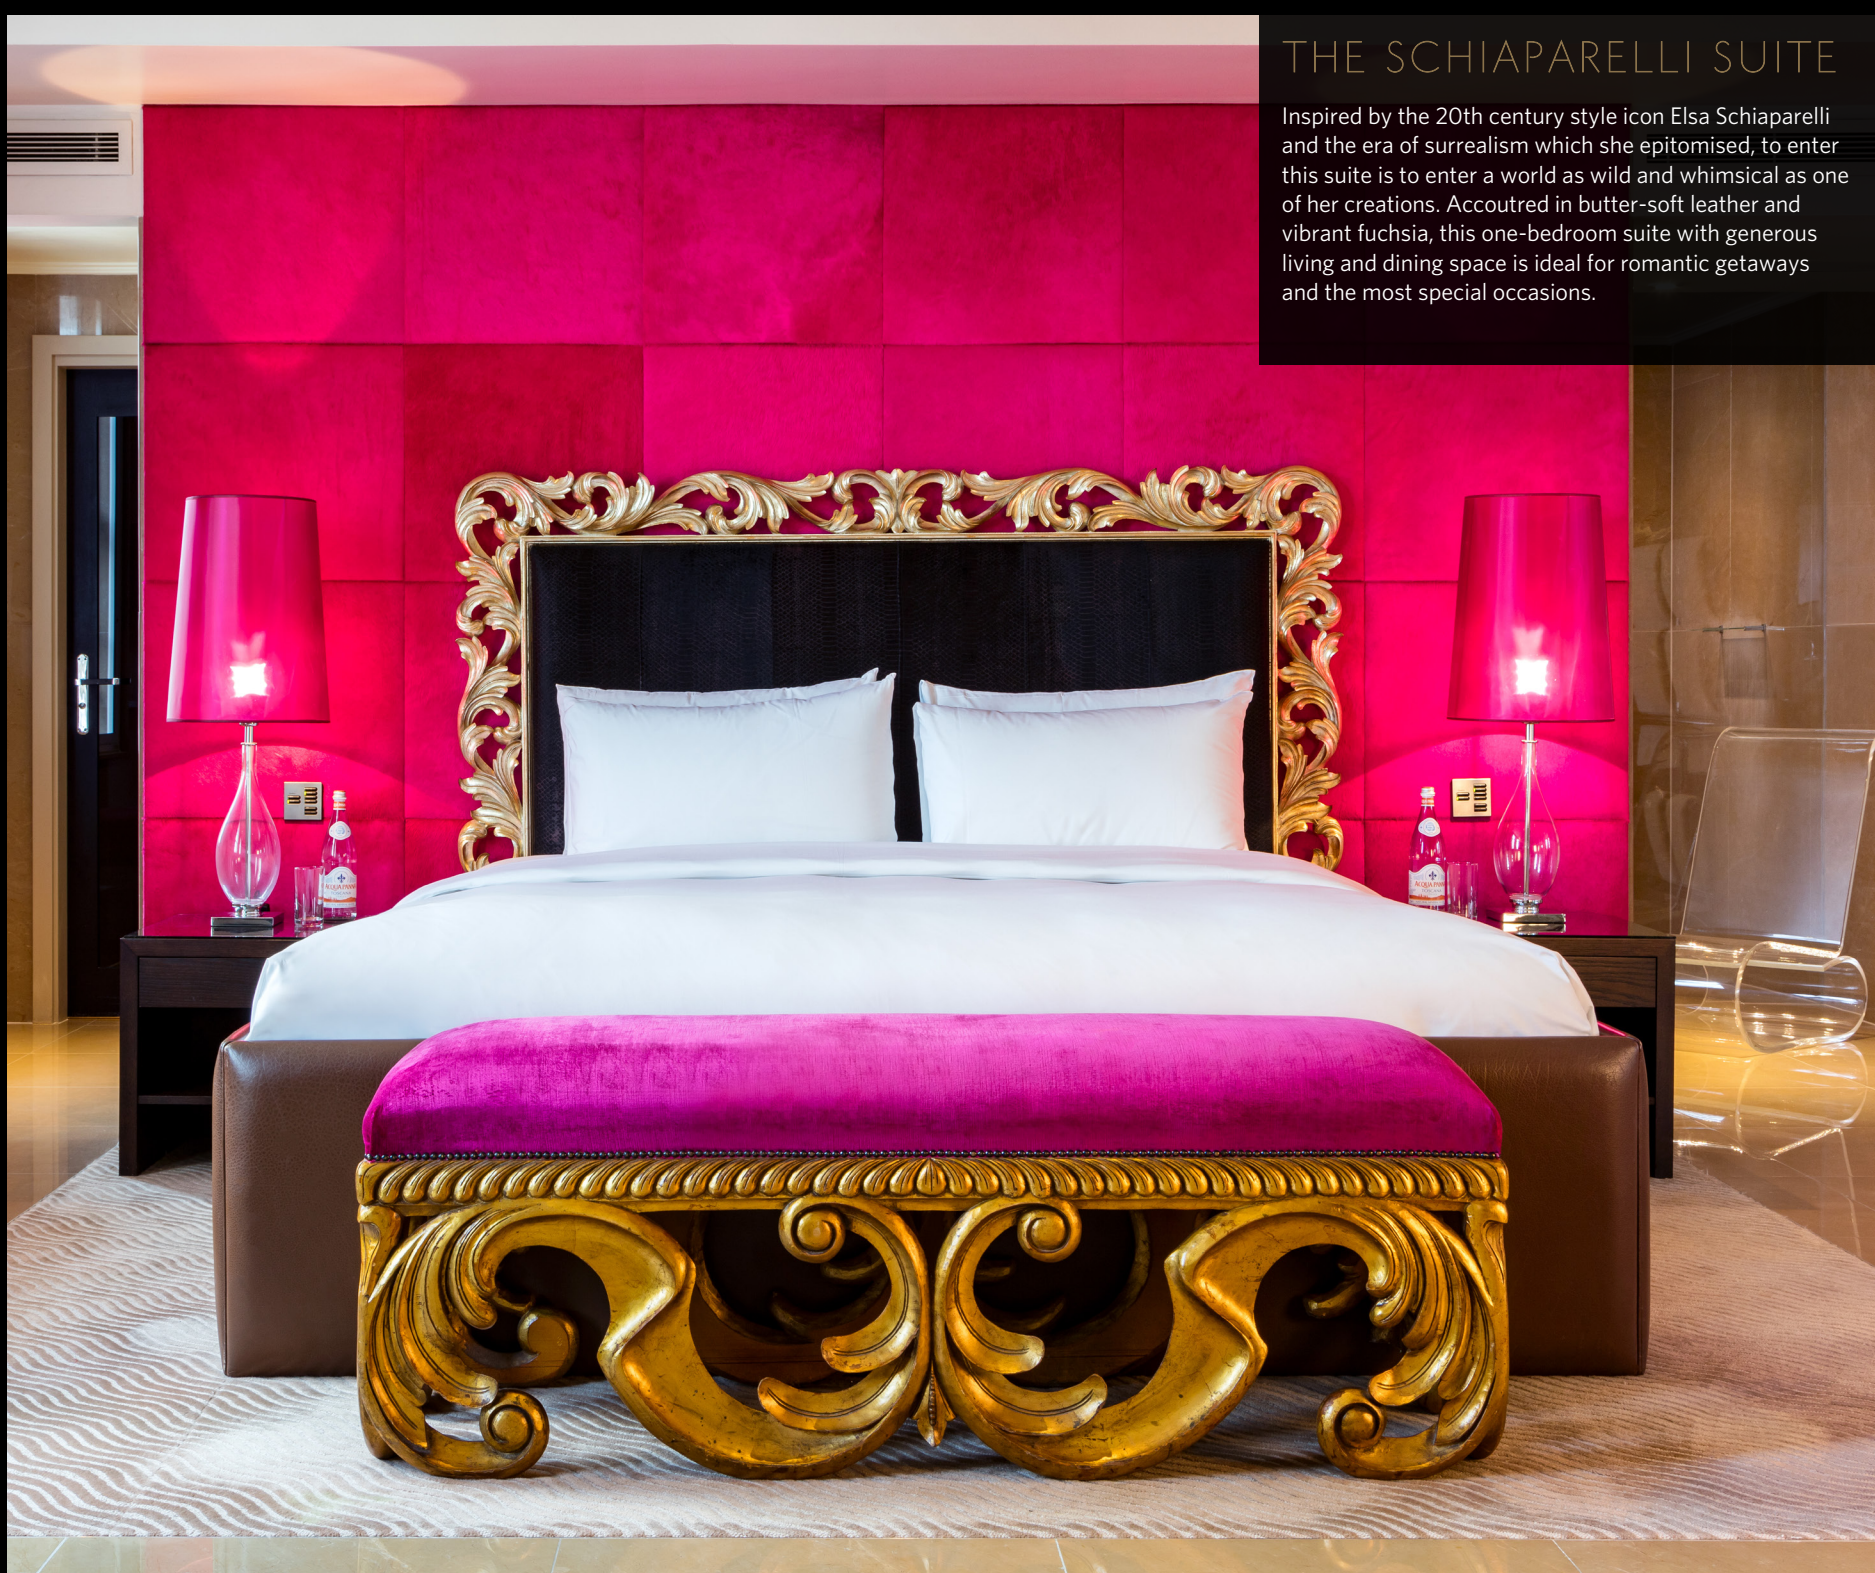

WELCOME

THE SIGNATURE SUITES

- The Penthouse Suite
- The Azure Suite
- The Ebony Suite
- The Amarillo Suite
- The Schiaparelli Suite
- The Amber Suite
- The Opium Suite
- The Saffron Suite

THE DELUXE SUITES

OPEN SPACES

FLOOR PLANS

WHERE TO FIND US

THE SCHIAPARELLI SUITE

Inspired by the 20th century style icon Elsa Schiaparelli and the era of surrealism which she epitomised, to enter this suite is to enter a world as wild and whimsical as one of her creations. Accoutred in butter-soft leather and vibrant fuchsia, this one-bedroom suite with generous living and dining space is ideal for romantic getaways and the most special occasions.