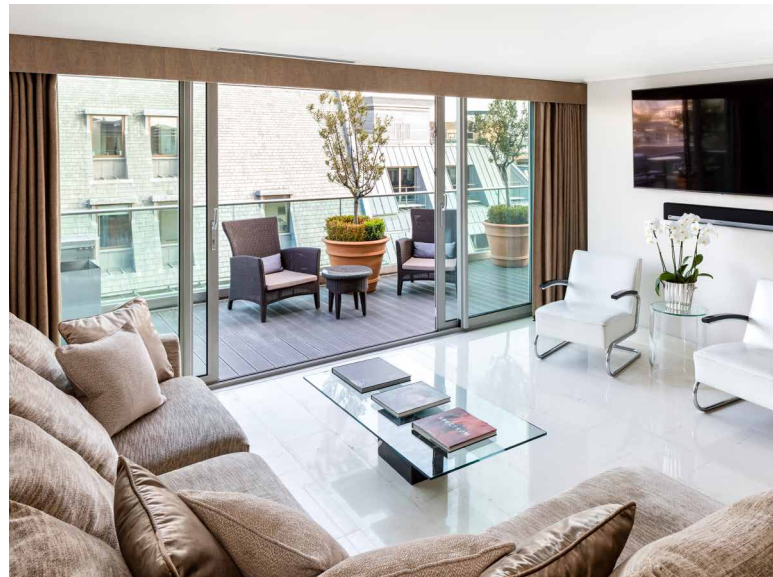

WELCOME
THE SIGNATURE SUITES
THE DELUXE SUITES
OPEN SPACES

FLOOR PLANS

The Penthouse Suite
The Azure Suite
The Ebony Suite
The Amarillo Suite
The Schiaparelli Suite
The Amber Suite
The Opium Suite
The Saffron Suite
The Duplex Suites

WHERE TO FIND US

Living Room Bedrooms Bathrooms Terrace

The Penthouse Suite offers:

- 100' x 8' decked terrace with panoramic views over London
- Master bedroom with double dressing room and king size double bed
- Bathroom with marble sarcophagus bath, LCD TV and illuminated rain shower
- Samsung plasma TV in lounge and both bedrooms with soundbar
- Dining area with full size ten-seat dining table
- Kitchen for entertaining
- Complimentary high speed Wi-Fi

Services included:

- 24-hour guest relations service includes pre-arrival arrangements, shoe polishing, packing and pressing services and in-room dining
- Fresh flowers

Location and size:

- Located on the 9th floor
- 199m²/2137.6 sq.ft