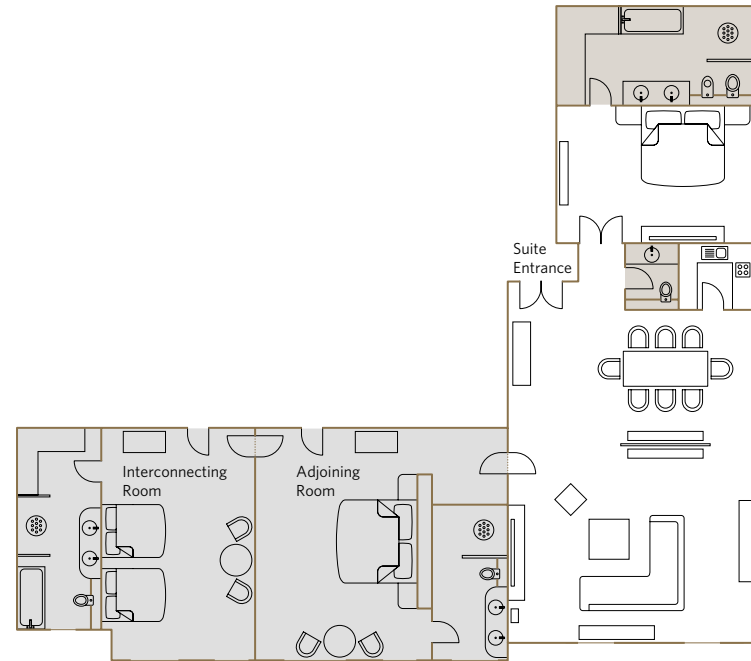

WELCOME

THE SIGNATURE SUITES

THE DELUXE SUITES

OPEN SPACES

FLOOR PLANS

- The Penthouse Suite
- The Azure Suite
- The Ebony Suite
- The Amarillo Suite
- The Schiaparelli Suite
- The Amber Suite
- The Opium Suite
- The Saffron Suite
- The Duplex Suites

WHERE TO FIND US

Living Room

Bedroom

Bathrooms

The Opium Suite offers:

- Bedroom with king size double bed
- Lounge with remote-controlled integrated lighting and home cinema system
- Bathroom with LCD TV and illuminated rain shower
- Samsung plasma TV in lounge and bedroom with Sonos soundbar
- Dining area with full size eight-seat dining table
- Kitchen for entertaining
- Interconnecting and adjoining rooms available
- CCTV entry controls
- Complimentary high speed Wi-Fi

Services included:

- 24-hour guest relations service includes pre-arrival arrangements, shoe polishing, packing and pressing services and in-room dining.
- Fresh flowers

Location and size:

Located on the 5th floor
83.67m²/900.62 sq.ft