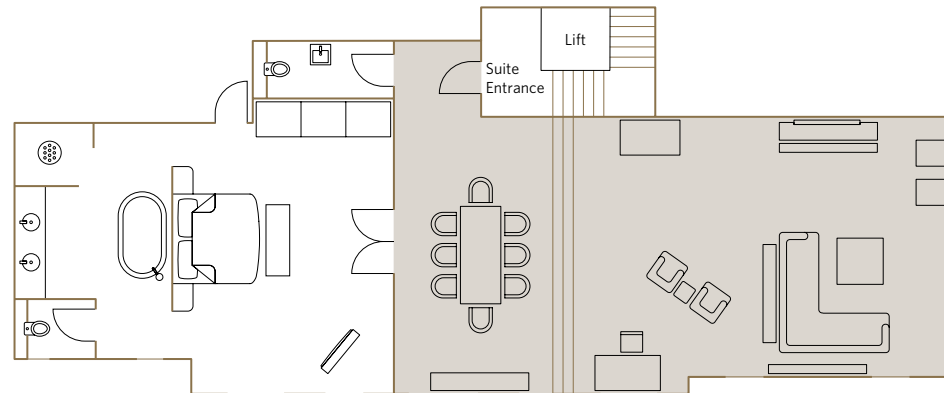

WELCOME

THE SIGNATURE SUITES

THE DELUXE SUITES

OPEN SPACES

FLOOR PLANS

The Penthouse Suite

The Azure Suite

The Ebony Suite

The Amarillo Suite

The Schiaparelli Suite

The Amber Suite

The Opium Suite

The Saffron Suite

The Duplex Suites

WHERE TO FIND US

Living Room

Bedroom

Bathrooms

The Amarillo Suite offers:

- Bedroom with king size double bed
- Bathroom with limestone egg bath, LCD TV and illuminated rain shower
- Lounge with home cinema system
- Samsung plasma TV in lounge and bedroom with Sonos soundbar
- Dining area with full size eight-seat
- Complimentary high speed Wi-Fi

Services included:

- 24-hour guest relations service includes pre-arrival arrangements, shoe polishing, packing and pressing services and in-room dining.
- Fresh flowers

Location and size:

- Located on the 6th floor
- 148.73m²/1600.92 sq.ft