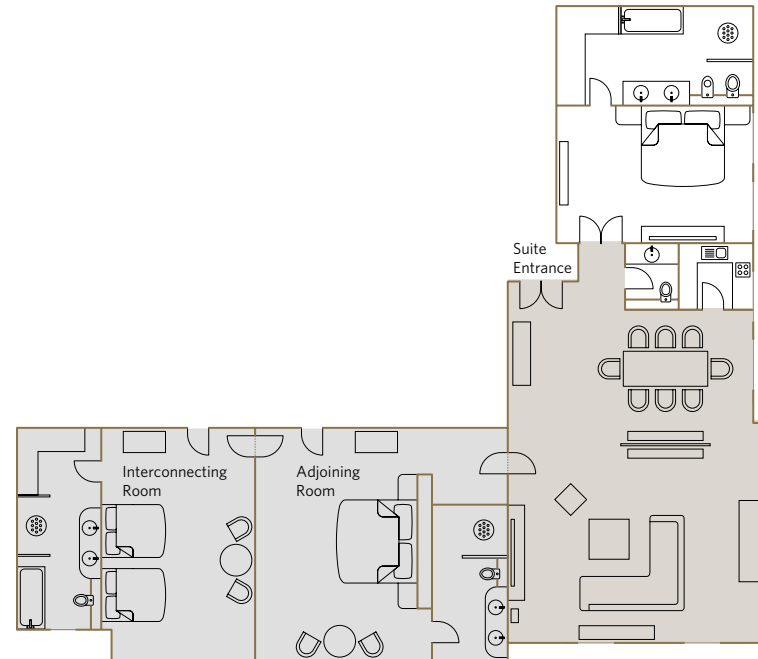

WELCOME

THE SIGNATURE SUITES

THE DELUXE SUITES

OPEN SPACES

FLOOR PLANS

- The Penthouse Suite
- The Azure Suite
- The Ebony Suite
- The Amarillo Suite
- The Schiaparelli Suite
- The Amber Suite
- The Opium Suite
- The Saffron Suite
- The Duplex Suites

WHERE TO FIND US

Living Room

Bedroom

Bathrooms

The Opium Suite offers:

- Bedroom with king size double bed
- Lounge with remote-controlled integrated lighting and home cinema system
- Bathroom with LCD TV and illuminated rain shower
- Samsung plasma TV in lounge and bedroom with Sonos soundbar
- Dining area with full size eight-seat dining table
- Kitchen for entertaining
- Interconnecting and adjoining rooms available
- CCTV entry controls
- Complimentary high speed Wi-Fi

Services included:

- 24-hour guest relations service includes pre-arrival arrangements, shoe polishing, packing and pressing services and in-room dining.
- Fresh flowers

Location and size:

Located on the 5th floor
83.67m²/900.62 sq.ft