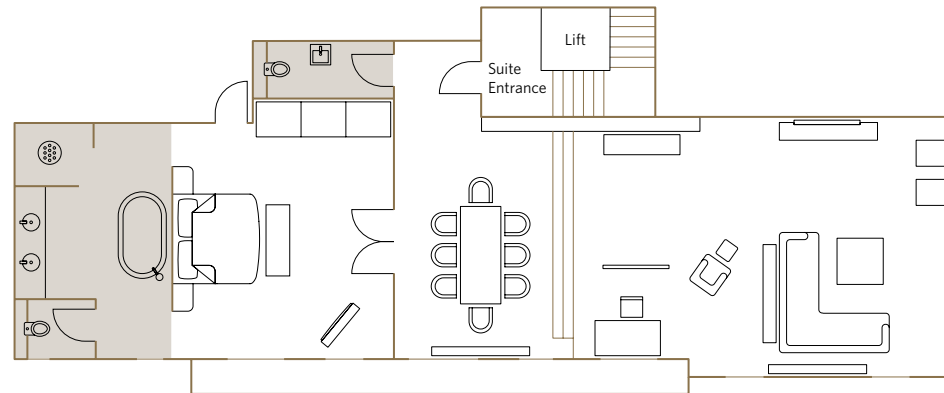

WELCOME

THE SIGNATURE SUITES

THE DELUXE SUITES

OPEN SPACES

FLOOR PLANS

The Penthouse Suite

The Azure Suite

The Ebony Suite

The Amarillo Suite

The Schiaparelli Suite

The Amber Suite

The Opium Suite

The Saffron Suite

The Duplex Suites

WHERE TO FIND US

Living Room

Bedroom

Bathrooms

The Schiaparelli Suite offers:

- Corner room with double aspect windows
- Master bedroom with king size bed
- Large lounge area with Samsung plasma TV in lounge and bedroom with Sonos soundbar
- One optional interconnecting room
- Walk through wardrobe into bathroom
- Advanced TOTO bathroom technology
- Complimentary high speed Wi-Fi

Services included:

- 24-hour guest relations service includes pre-arrival arrangements, shoe polishing, packing and pressing services and in-room dining
- Fresh flowers

Location and size:

- Located on the 7th floor
- 143m²/1539ft²