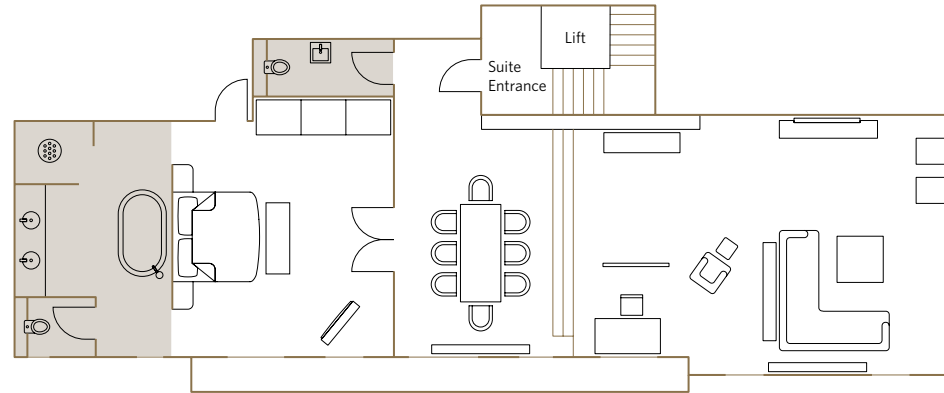

WELCOME

THE SIGNATURE SUITES

THE DELUXE SUITES

OPEN SPACES

FLOOR PLANS

The Penthouse Suite

The Azure Suite

The Ebony Suite

The Amarillo Suite

The Schiaparelli Suite

The Amber Suite

The Opium Suite

The Saffron Suite

The Duplex Suites

WHERE TO FIND US

Living Room

Bedroom

Bathrooms

The Schiaparelli Suite offers:

- Corner room with double aspect windows
- Master bedroom with king size bed
- Large lounge area with Samsung plasma TV in lounge and bedroom with Sonos soundbar
- One optional interconnecting room
- Walk through wardrobe into bathroom
- Advanced TOTO bathroom technology
- Complimentary high speed Wi-Fi

Services included:

- 24-hour guest relations service includes pre-arrival arrangements, shoe polishing, packing and pressing services and in-room dining
- Fresh flowers

Location and size:

- Located on the 7th floor
- 143m²/1539ft²