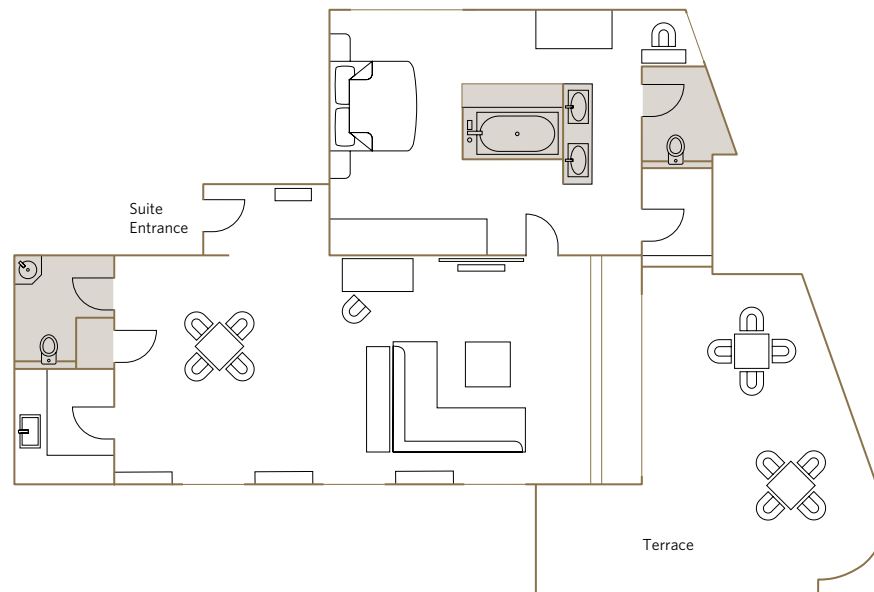

WELCOME

THE SIGNATURE SUITES

THE DELUXE SUITES

OPEN SPACES

FLOOR PLANS

The Penthouse Suite

The Azure Suite

The Ebony Suite

The Amarillo Suite

The Schiaparelli Suite

The Amber Suite

The Opium Suite

The Saffron Suite

The Duplex Suites

WHERE TO FIND US

The Ebony Suite offers:

- 34m² terrace with stunning views of London
- Corner room with double aspect windows
- Master bedroom with king size bed
- Large lounge area with Samsung plasma TV in lounge and bedroom with Sonos soundbar
- One optional interconnecting room
- Walk through wardrobe into bathroom
- Advanced TOTO bathroom technology
- Complimentary high speed Wi-Fi

Services included:

- 24-hour guest relations service includes pre-arrival arrangements, shoe polishing, packing and pressing services and in-room dining
- Fresh flowers

Location and size:

- Located on the 8th floor
- 143m²/1539ft²