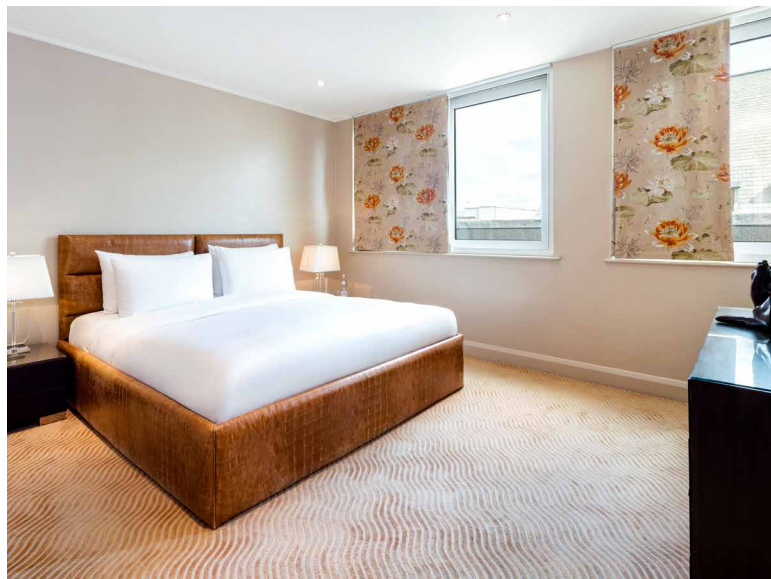

WHERE TO FIND US

Living Room

Bedroom

Bathrooms

The Saffron Suite offers:

- Bedroom with king size double bed
- Bathroom with LCD TV and illuminated rain shower
- Samsung plasma TV in lounge and bedroom with Sonos soundbar
- Dining area with full size eight-seat dining table
- Kitchen for entertaining
- Interconnecting and adjoining rooms available
- Complimentary high speed Wi-Fi