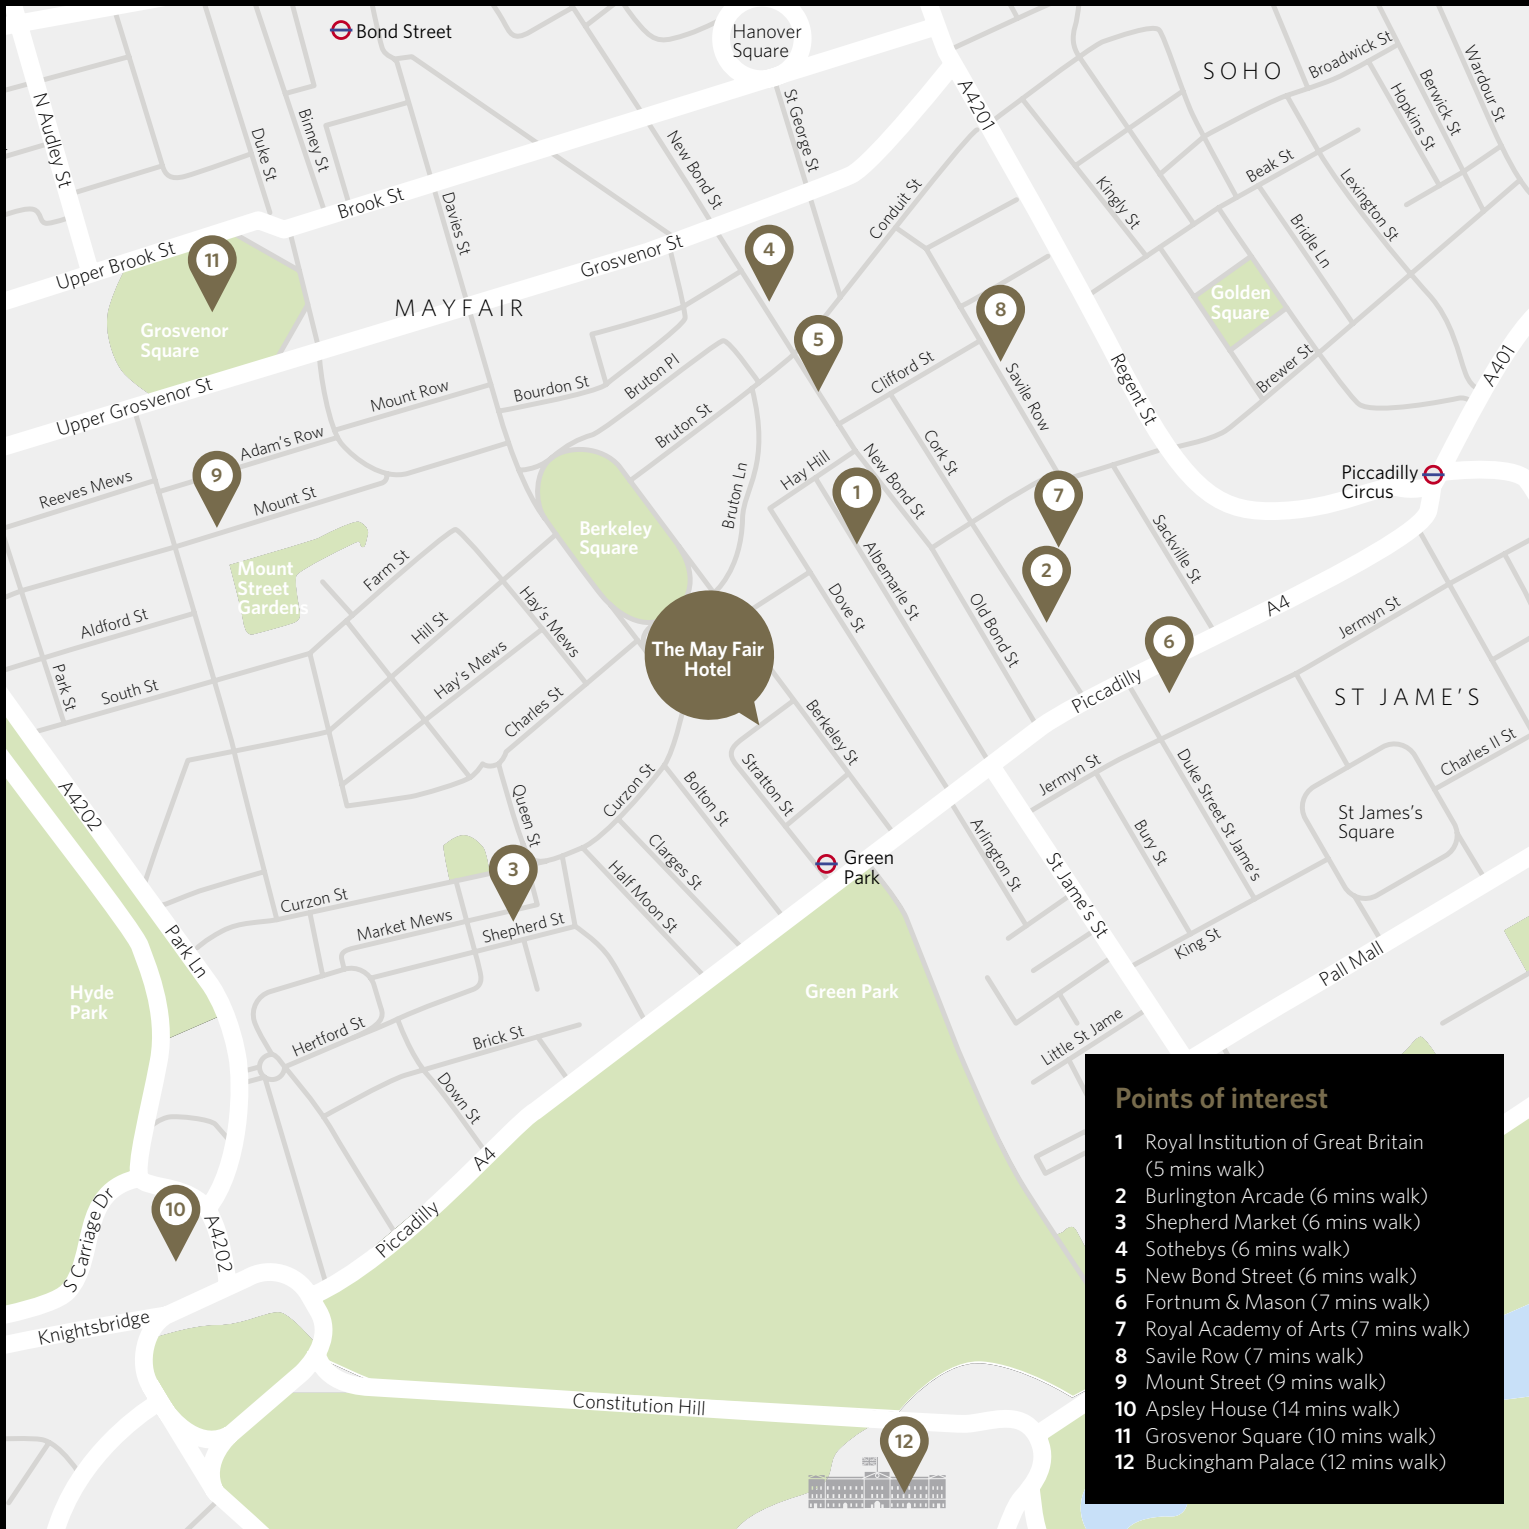

THE MAY FAIR

A RADISSON COLLECTION HOTEL

The May Fair Hotel

- Points of interest**
- 1 Royal Institution of Great Britain (5 mins walk)
  - 2 Burlington Arcade (6 mins walk)
  - 3 Shepherd Market (6 mins walk)
  - 4 Sothebys (6 mins walk)
  - 5 New Bond Street (6 mins walk)
  - 6 Fortnum & Mason (7 mins walk)
  - 7 Royal Academy of Arts (7 mins walk)
  - 8 Savile Row (7 mins walk)
  - 9 Mount Street (9 mins walk)
  - 10 Apsley House (14 mins walk)
  - 11 Grosvenor Square (10 mins walk)
  - 12 Buckingham Palace (12 mins walk)

#### Crossrail

Bond Street (Elizabeth Line)

#### Airports

City Airport (11 miles)  
Heathrow (15 miles)  
Gatwick (28 miles)  
Luton (35 miles)  
Stansted (37 miles)

THE MAY FAIR

A RADISSON COLLECTION HOTEL

**The May Fair,  
A Radisson Collection Hotel**