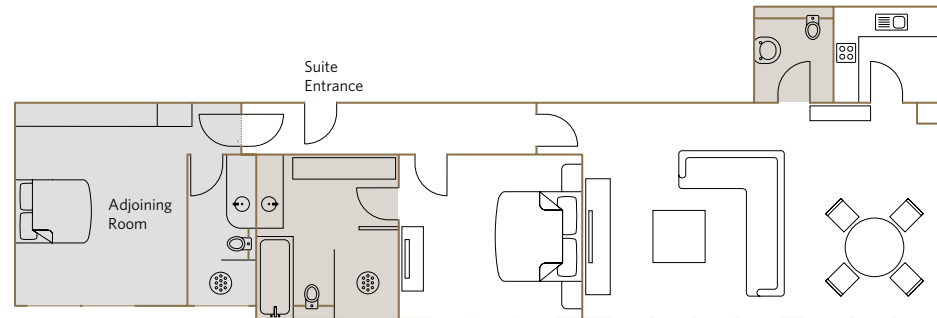

WELCOME

THE SIGNATURE SUITES

THE DELUXE SUITES

OPEN SPACES

FLOOR PLANS

- The Penthouse Suite
- The Azure Suite
- The Ebony Suite
- The Amarillo Suite
- The Schiaparelli Suite
- The Amber Suite
- The Opium Suite
- The Saffron Suite
- The Duplex Suites

WHERE TO FIND US

Living Room

Bedroom

Bathrooms

The Saffron Suite offers:

- Bedroom with king size double bed
- Bathroom with LCD TV and illuminated rain shower
- Samsung plasma TV in lounge and bedroom with Sonos soundbar
- Dining area with full size eight-seat dining table
- Kitchen for entertaining
- Interconnecting and adjoining rooms available
- Complimentary high speed Wi-Fi

Services included:

- 24-hour guest relations service includes pre-arrival arrangements, shoe polishing, packing and pressing services and in-room dining.
- Fresh flowers

Location and size:

Located on the 8th floor
109.82m²/1182.1 sq.ft