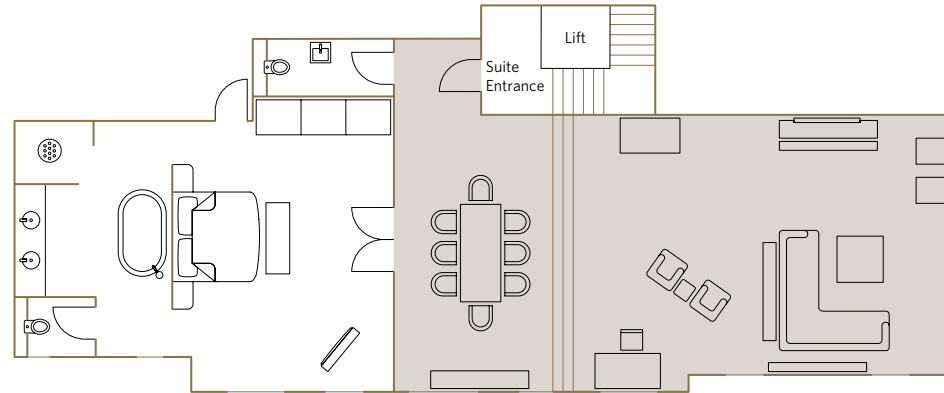

WELCOME

THE SIGNATURE SUITES

THE DELUXE SUITES

OPEN SPACES

FLOOR PLANS

The Penthouse Suite

The Azure Suite

The Ebony Suite

The Amarillo Suite

The Schiaparelli Suite

The Amber Suite

The Opium Suite

The Saffron Suite

The Duplex Suites

WHERE TO FIND US

Living Room

Bedroom

Bathrooms

The Amarillo Suite offers:

- Bedroom with king size double bed
- Bathroom with limestone egg bath, LCD TV and illuminated rain shower
- Lounge with home cinema system
- Samsung plasma TV in lounge and bedroom with Sonos soundbar
- Dining area with full size eight-seat
- Complimentary high speed Wi-Fi

Services included:

- 24-hour guest relations service includes pre-arrival arrangements, shoe polishing, packing and pressing services and in-room dining.
- Fresh flowers

Location and size:

- Located on the 6th floor
- 148.73m²/1600.92 sq.ft