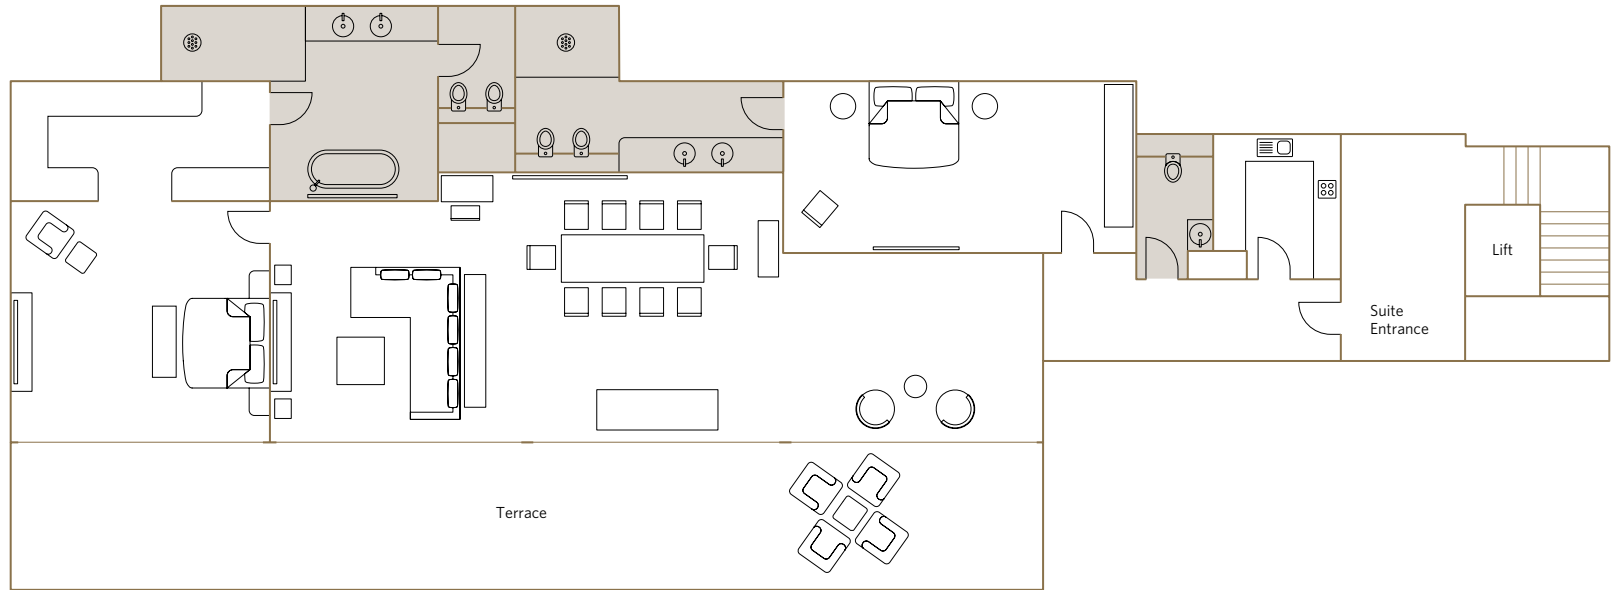

WELCOME
THE SIGNATURE SUITES
THE DELUXE SUITES
OPEN SPACES

FLOOR PLANS

The Penthouse Suite
The Azure Suite
The Ebony Suite
The Amarillo Suite
The Schiaparelli Suite
The Amber Suite
The Opium Suite
The Saffron Suite
The Duplex Suites

WHERE TO FIND US

Living Room   **Bedrooms**   **Bathrooms**   **Terrace**

The Penthouse Suite offers:

- 100' x 8' decked terrace with panoramic views over London
- Master bedroom with double dressing room and king size double bed
- Bathroom with marble sarcophagus bath, LCD TV and illuminated rain shower
- Samsung plasma TV in lounge and both bedrooms with soundbar
- Dining area with full size ten-seat dining table
- Kitchen for entertaining
- Complimentary high speed Wi-Fi

Services included:

- 24-hour guest relations service includes pre-arrival arrangements, shoe polishing, packing and pressing services and in-room dining
- Fresh flowers

Location and size:

- Located on the 9th floor
- 199m²/2137.6 sq.ft