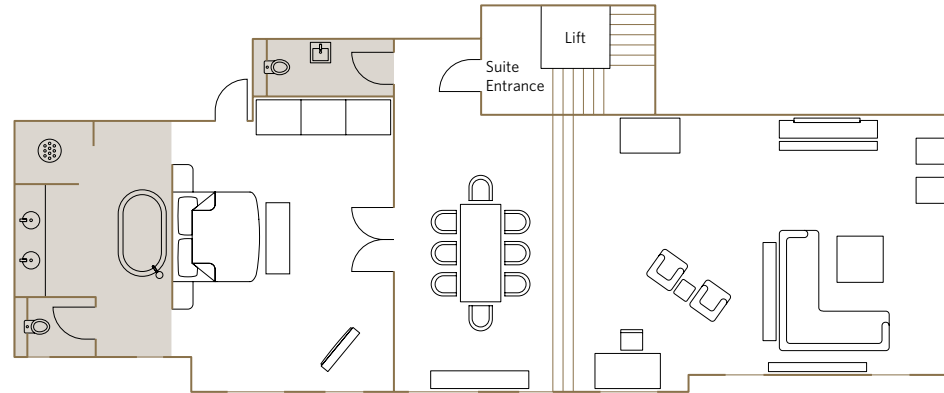

WELCOME

THE SIGNATURE SUITES

THE DELUXE SUITES

OPEN SPACES

FLOOR PLANS

- The Penthouse Suite
- The Azure Suite
- The Ebony Suite
- The Amarillo Suite
- The Schiaparelli Suite
- The Amber Suite
- The Opium Suite
- The Saffron Suite
- The Duplex Suites

WHERE TO FIND US

Living Room

Bedroom

Bathrooms

The Amarillo Suite offers:

- Bedroom with king size double bed
- Bathroom with limestone egg bath, LCD TV and illuminated rain shower
- Lounge with home cinema system
- Samsung plasma TV in lounge and bedroom with Sonos soundbar
- Dining area with full size eight-seat
- Complimentary high speed Wi-Fi

Services included:

- 24-hour guest relations service includes pre-arrival arrangements, shoe polishing, packing and pressing services and in-room dining.
- Fresh flowers

Location and size:

- Located on the 6th floor
- 148.73m²/1600.92 sq.ft