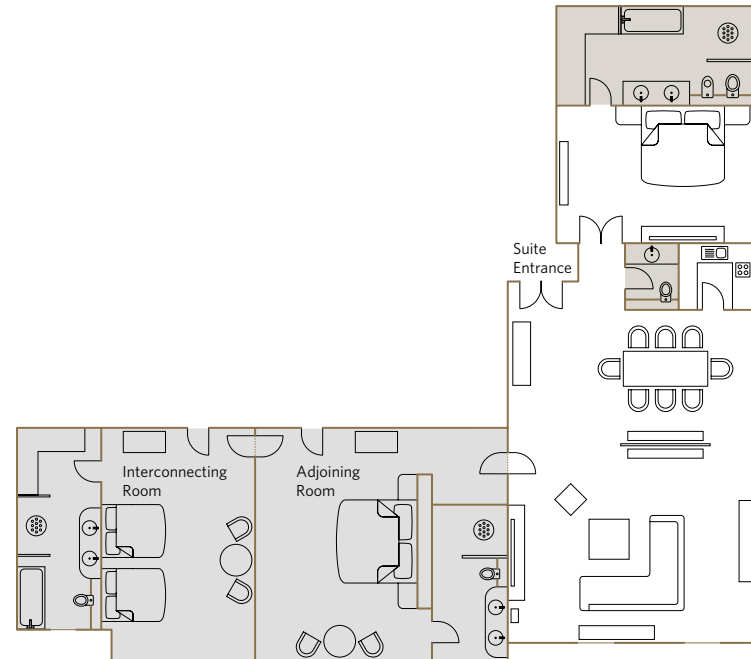

WELCOME

THE SIGNATURE SUITES

THE DELUXE SUITES

OPEN SPACES

FLOOR PLANS

- The Penthouse Suite
- The Azure Suite
- The Ebony Suite
- The Amarillo Suite
- The Schiaparelli Suite
- The Amber Suite
- The Opium Suite
- The Saffron Suite
- The Duplex Suites

WHERE TO FIND US

Living Room

Bedroom

Bathrooms

The Opium Suite offers:

- Bedroom with king size double bed
- Lounge with remote-controlled integrated lighting and home cinema system
- Bathroom with LCD TV and illuminated rain shower
- Samsung plasma TV in lounge and bedroom with Sonos soundbar
- Dining area with full size eight-seat dining table
- Kitchen for entertaining
- Interconnecting and adjoining rooms available
- CCTV entry controls
- Complimentary high speed Wi-Fi

Services included:

- 24-hour guest relations service includes pre-arrival arrangements, shoe polishing, packing and pressing services and in-room dining.
- Fresh flowers

Location and size:

Located on the 5th floor
83.67m²/900.62 sq.ft