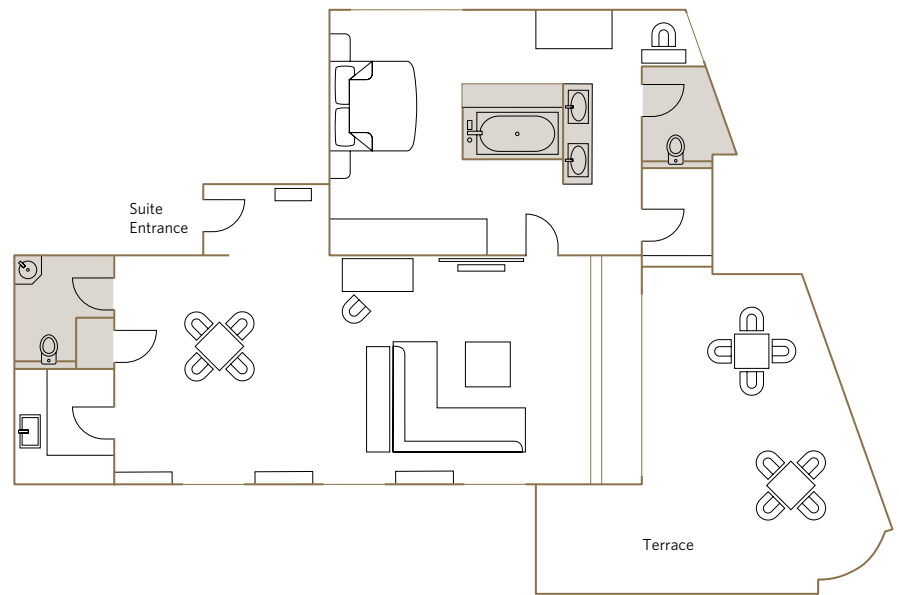

Services included:

- 24-hour guest relations service includes pre-arrival arrangements, shoe polishing, packing and pressing services and in-room dining
- Fresh flowers

Location and size:

- Located on the 8th floor
- 143m²/1539ft²

WHERE TO FIND US

- Living Room
- Bedroom
- Bathrooms**
- Terrace

The Ebony Suite offers:

- 34m² terrace with stunning views of London
- Corner room with double aspect windows
- Master bedroom with king size bed
- Large lounge area with Samsung plasma TV in lounge and bedroom with Sonos soundbar
- One optional interconnecting room
- Walk through wardrobe into bathroom
- Advanced TOTO bathroom technology
- Complimentary high speed Wi-Fi