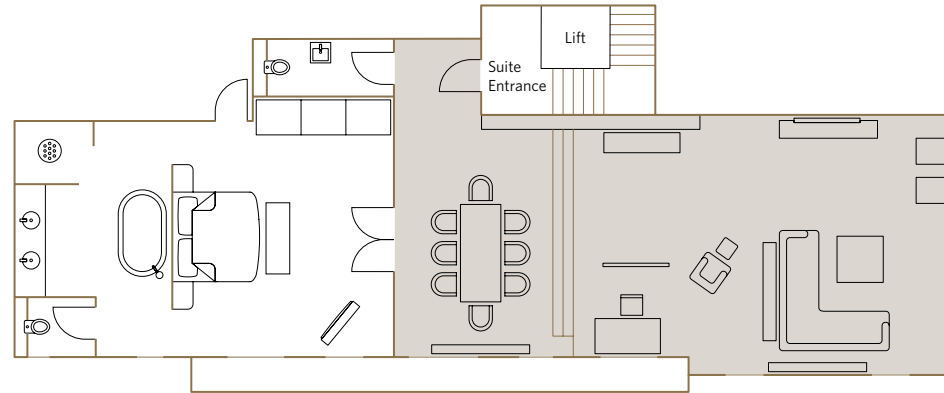

WELCOME

THE SIGNATURE SUITES

THE DELUXE SUITES

OPEN SPACES

FLOOR PLANS

The Penthouse Suite

The Azure Suite

The Ebony Suite

The Amarillo Suite

The Schiaparelli Suite

The Amber Suite

The Opium Suite

The Saffron Suite

The Duplex Suites

WHERE TO FIND US

Living Room

Bedroom

Bathrooms

The Schiaparelli Suite offers:

- Corner room with double aspect windows
- Master bedroom with king size bed
- Large lounge area with Samsung plasma TV in lounge and bedroom with Sonos soundbar
- One optional interconnecting room
- Walk through wardrobe into bathroom
- Advanced TOTO bathroom technology
- Complimentary high speed Wi-Fi

Services included:

- 24-hour guest relations service includes pre-arrival arrangements, shoe polishing, packing and pressing services and in-room dining
- Fresh flowers

Location and size:

- Located on the 7th floor
- 143m²/1539ft²