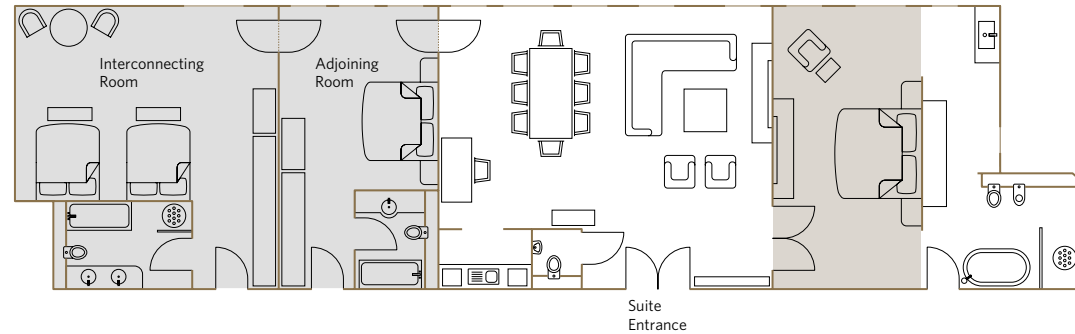

WELCOME

THE SIGNATURE SUITES

THE DELUXE SUITES

OPEN SPACES

FLOOR PLANS

The Penthouse Suite

The Azure Suite

The Ebony Suite

The Amarillo Suite

The Schiaparelli Suite

The Amber Suite

The Opium Suite

The Saffron Suite

The Duplex Suites

WHERE TO FIND US

Living Room

Bedroom

Bathrooms

The Amber Suite offers:

- Bedroom with king size double bed
- Bathroom with freestanding bath, LCD TV and illuminated rain shower
- Lounge with remote-controlled integrated lighting and home cinema system
- Samsung plasma TV in lounge and bedroom with Sonos soundbar
- Dining area with full size eight-seat dining table
- Kitchen for entertaining
- Interconnecting and adjoining rooms available
- Complimentary high speed Wi-Fi

Services included:

- 24-hour guest relations service includes pre-arrival arrangements, shoe polishing, packing and pressing services and in-room dining.
- Fresh flowers

Location and size:

Located on the 4th floor
116.88m²/1258.08sq.ft