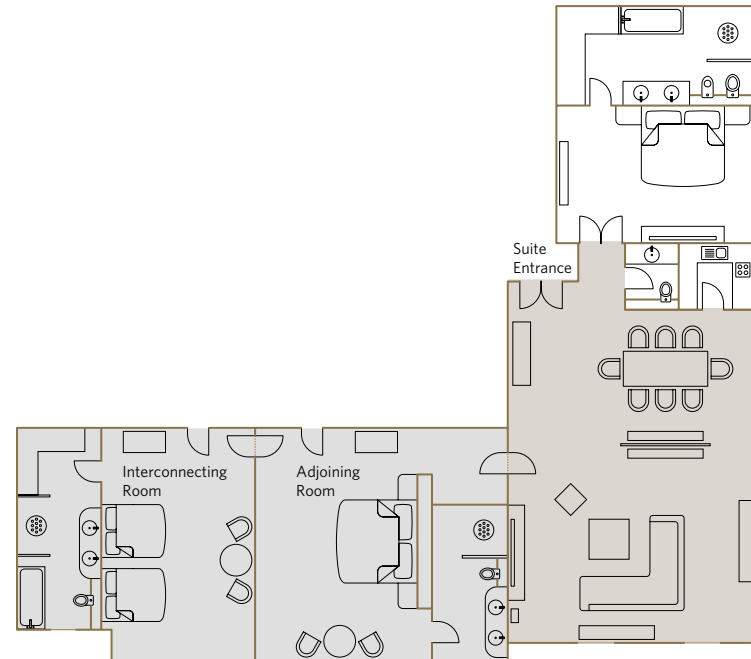

WELCOME

THE SIGNATURE SUITES

THE DELUXE SUITES

OPEN SPACES

FLOOR PLANS

- The Penthouse Suite
- The Azure Suite
- The Ebony Suite
- The Amarillo Suite
- The Schiaparelli Suite
- The Amber Suite
- The Opium Suite
- The Saffron Suite
- The Duplex Suites

WHERE TO FIND US

Living Room

Bedroom

Bathrooms

The Opium Suite offers:

- Bedroom with king size double bed
- Lounge with remote-controlled integrated lighting and home cinema system
- Bathroom with LCD TV and illuminated rain shower
- Samsung plasma TV in lounge and bedroom with Sonos soundbar
- Dining area with full size eight-seat dining table
- Kitchen for entertaining
- Interconnecting and adjoining rooms available
- CCTV entry controls
- Complimentary high speed Wi-Fi

Services included:

- 24-hour guest relations service includes pre-arrival arrangements, shoe polishing, packing and pressing services and in-room dining.
- Fresh flowers

Location and size:

Located on the 5th floor
83.67m²/900.62 sq.ft