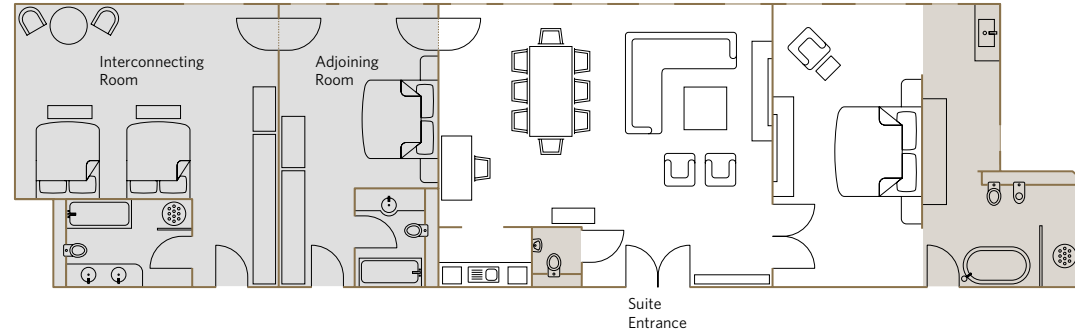

WELCOME

THE SIGNATURE SUITES

THE DELUXE SUITES

OPEN SPACES

FLOOR PLANS

The Penthouse Suite

The Azure Suite

The Ebony Suite

The Amarillo Suite

The Schiaparelli Suite

The Amber Suite

The Opium Suite

The Saffron Suite

The Duplex Suites

WHERE TO FIND US

Living Room

Bedroom

Bathrooms

The Amber Suite offers:

- Bedroom with king size double bed
- Bathroom with freestanding bath, LCD TV and illuminated rain shower
- Lounge with remote-controlled integrated lighting and home cinema system
- Samsung plasma TV in lounge and bedroom with Sonos soundbar
- Dining area with full size eight-seat dining table
- Kitchen for entertaining
- Interconnecting and adjoining rooms available
- Complimentary high speed Wi-Fi

Services included:

- 24-hour guest relations service includes pre-arrival arrangements, shoe polishing, packing and pressing services and in-room dining.
- Fresh flowers

Location and size:

Located on the 4th floor
116.88m²/1258.08sq.ft