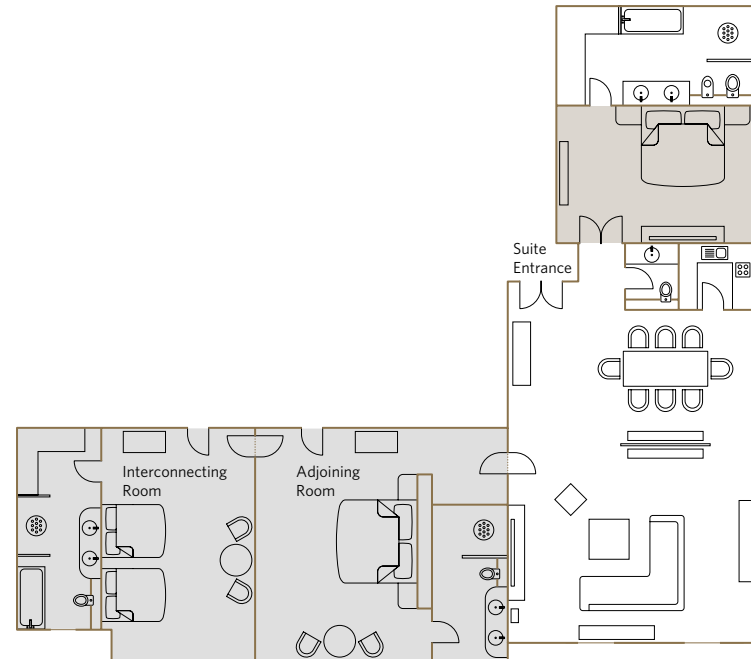

WELCOME

THE SIGNATURE SUITES

THE DELUXE SUITES

OPEN SPACES

FLOOR PLANS

- The Penthouse Suite
- The Azure Suite
- The Ebony Suite
- The Amarillo Suite
- The Schiaparelli Suite
- The Amber Suite
- The Opium Suite
- The Saffron Suite
- The Duplex Suites

WHERE TO FIND US

Living Room

Bedroom

Bathrooms

The Opium Suite offers:

- Bedroom with king size double bed
- Lounge with remote-controlled integrated lighting and home cinema system
- Bathroom with LCD TV and illuminated rain shower
- Samsung plasma TV in lounge and bedroom with Sonos soundbar
- Dining area with full size eight-seat dining table
- Kitchen for entertaining
- Interconnecting and adjoining rooms available
- CCTV entry controls
- Complimentary high speed Wi-Fi

Services included:

- 24-hour guest relations service includes pre-arrival arrangements, shoe polishing, packing and pressing services and in-room dining.
- Fresh flowers

Location and size:

Located on the 5th floor
83.67m²/900.62 sq.ft