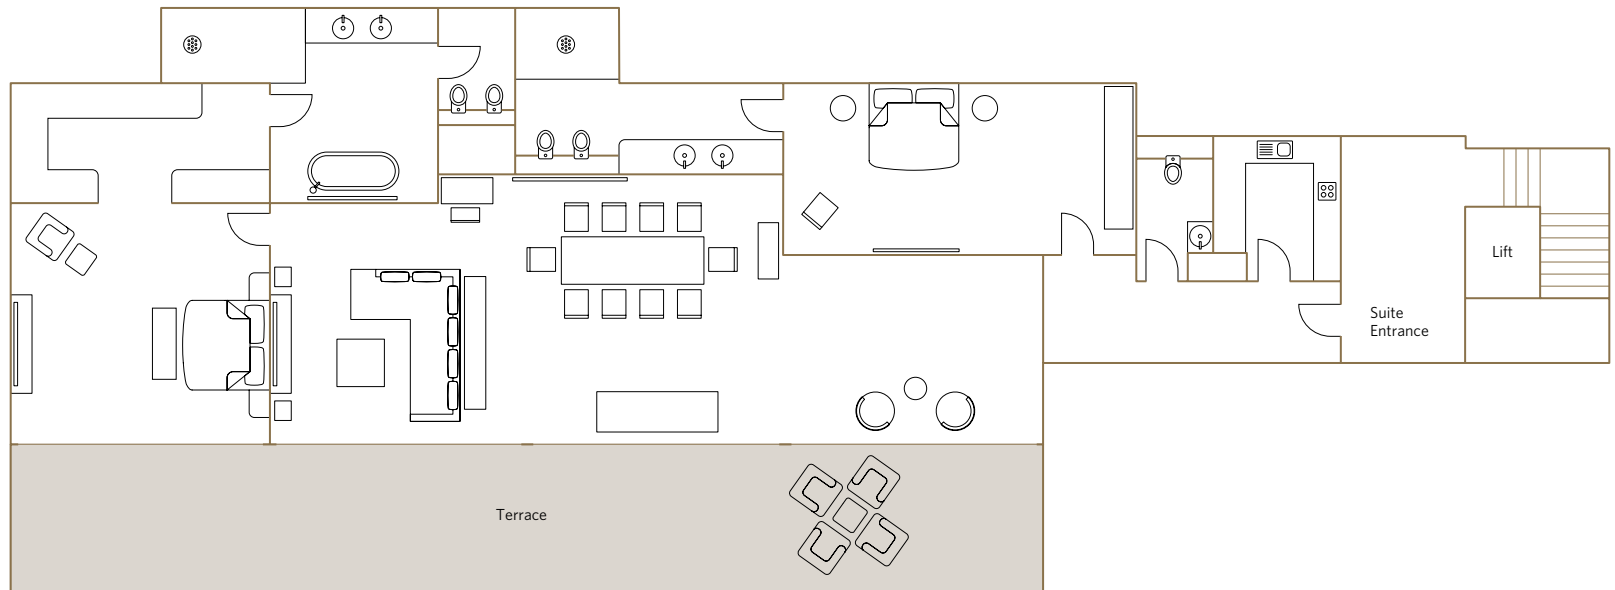

WELCOME
THE SIGNATURE SUITES
THE DELUXE SUITES
OPEN SPACES

FLOOR PLANS

The Penthouse Suite
The Azure Suite
The Ebony Suite
The Amarillo Suite
The Schiaparelli Suite
The Amber Suite
The Opium Suite
The Saffron Suite
The Duplex Suites

WHERE TO FIND US

Living Room Bedrooms Bathrooms Terrace

The Penthouse Suite offers:

- 100' x 8' decked terrace with panoramic views over London
- Master bedroom with double dressing room and king size double bed
- Bathroom with marble sarcophagus bath, LCD TV and illuminated rain shower
- Samsung plasma TV in lounge and both bedrooms with soundbar
- Dining area with full size ten-seat dining table
- Kitchen for entertaining
- Complimentary high speed Wi-Fi

Services included:

- 24-hour guest relations service includes pre-arrival arrangements, shoe polishing, packing and pressing services and in-room dining
- Fresh flowers

Location and size:

- Located on the 9th floor
- 199m²/2137.6 sq.ft