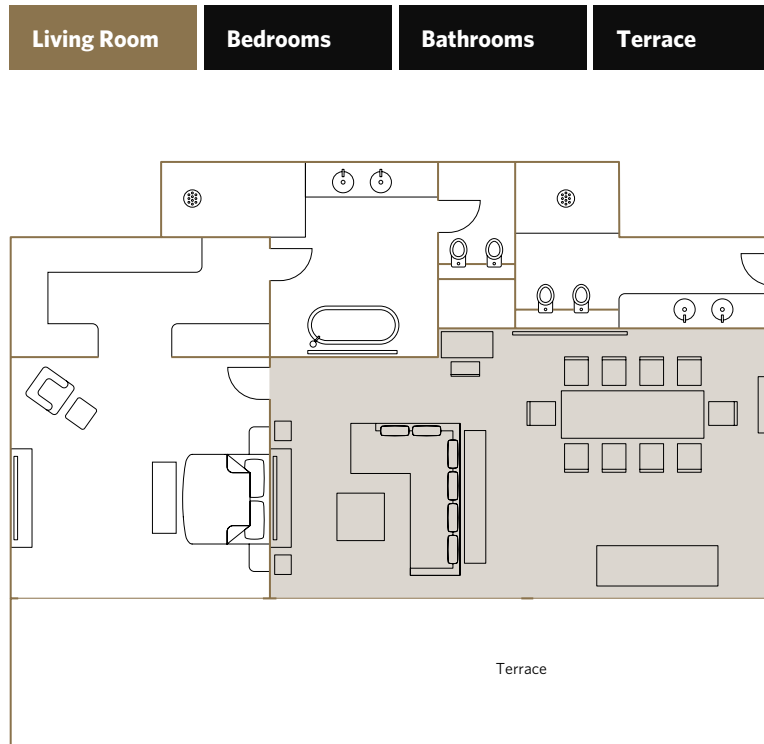

Playing host to film premieres, plays and private conferences, May Fair Theatre is one of the capital's largest private screening rooms. With 201 Italian-trimmed leather seats and the latest technology, every seat is the best in the house.

WHERE TO FIND US

The Penthouse Suite offers:

- 100' x 8' decked terrace with panoramic views over London
- Master bedroom with double dressing room and king size double bed
- Bathroom with marble sarcophagus bath, LCD TV and illuminated rain shower
- Samsung plasma TV in lounge and both bedrooms with soundbar
- Dining area with full size ten-seat dining table
- Kitchen for entertaining
- Complimentary high speed Wi-Fi

Services included:

- 24-hour guest relations service includes pre-arrival arrangements, shoe polishing, packing and pressing services and in-room dining
- Fresh flowers

Location and size:

- Located on the 9th floor
- 199m²/2137.6 sq.ft