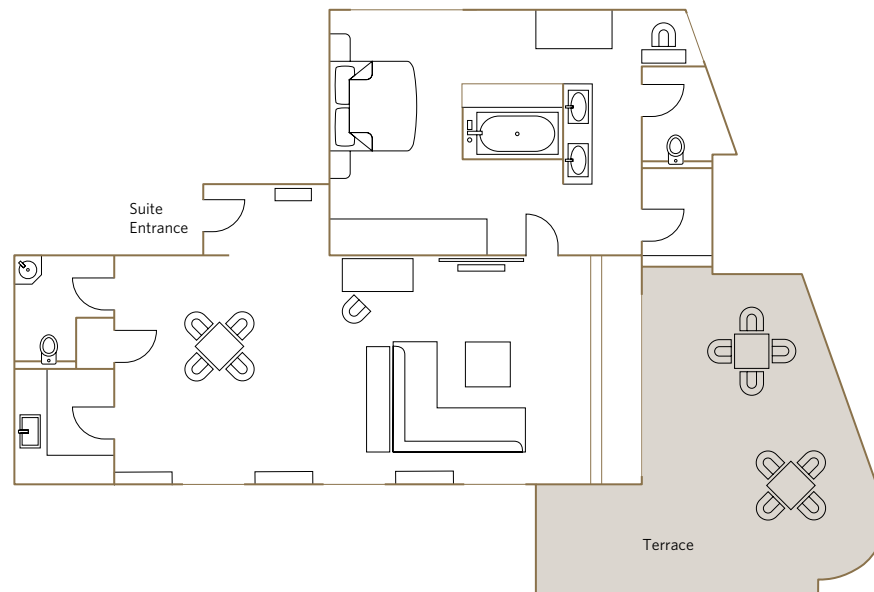

WELCOME

THE SIGNATURE SUITES

THE DELUXE SUITES

OPEN SPACES

FLOOR PLANS

- The Penthouse Suite
- The Azure Suite
- The Ebony Suite
- The Amarillo Suite
- The Schiaparelli Suite
- The Amber Suite
- The Opium Suite
- The Saffron Suite
- The Duplex Suites

WHERE TO FIND US

- Living Room
- Bedroom
- Bathrooms
- Terrace

The Ebony Suite offers:

- 34m² terrace with stunning views of London
- Corner room with double aspect windows
- Master bedroom with king size bed
- Large lounge area with Samsung plasma TV in lounge and bedroom with Sonos soundbar
- One optional interconnecting room
- Walk through wardrobe into bathroom
- Advanced TOTO bathroom technology
- Complimentary high speed Wi-Fi

Services included:

- 24-hour guest relations service includes pre-arrival arrangements, shoe polishing, packing and pressing services and in-room dining
- Fresh flowers

Location and size:

- Located on the 8th floor
- 143m²/1539ft²