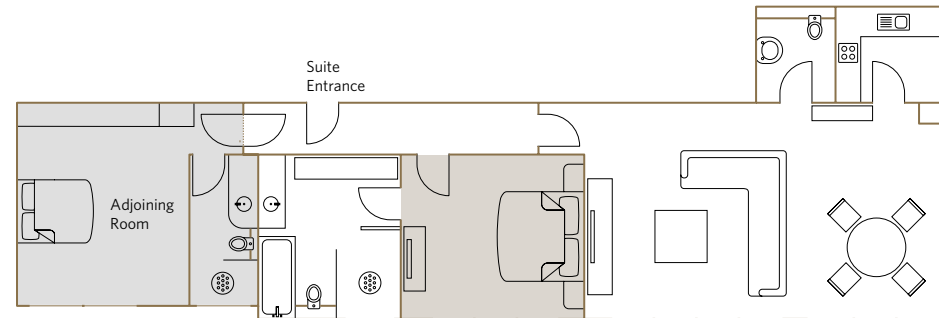

WELCOME

THE SIGNATURE SUITES

THE DELUXE SUITES

OPEN SPACES

FLOOR PLANS

- The Penthouse Suite
- The Azure Suite
- The Ebony Suite
- The Amarillo Suite
- The Schiaparelli Suite
- The Amber Suite
- The Opium Suite
- The Saffron Suite
- The Duplex Suites

WHERE TO FIND US

Living Room

Bedroom

Bathrooms

The Saffron Suite offers:

- Bedroom with king size double bed
- Bathroom with LCD TV and illuminated rain shower
- Samsung plasma TV in lounge and bedroom with Sonos soundbar
- Dining area with full size eight-seat dining table
- Kitchen for entertaining
- Interconnecting and adjoining rooms available
- Complimentary high speed Wi-Fi

Services included:

- 24-hour guest relations service includes pre-arrival arrangements, shoe polishing, packing and pressing services and in-room dining.
- Fresh flowers

Location and size:

Located on the 8th floor
109.82m²/1182.1 sq.ft