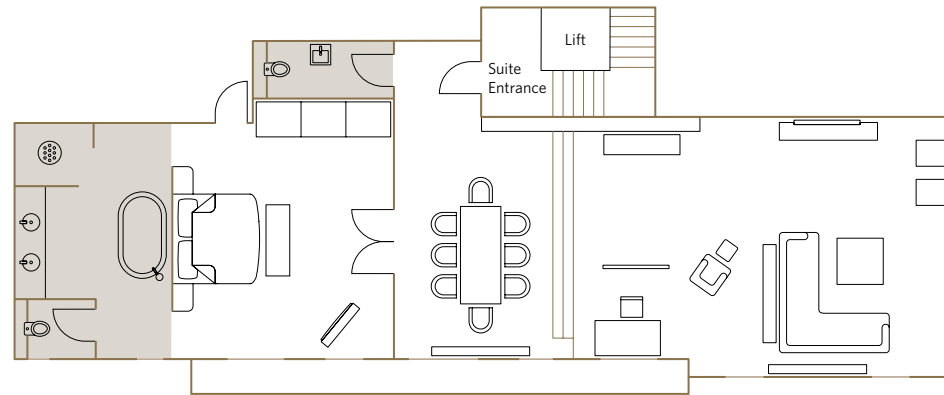

WELCOME

THE SIGNATURE SUITES

THE DELUXE SUITES

OPEN SPACES

FLOOR PLANS

The Penthouse Suite

The Azure Suite

The Ebony Suite

The Amarillo Suite

The Schiaparelli Suite

The Amber Suite

The Opium Suite

The Saffron Suite

The Duplex Suites

WHERE TO FIND US

Living Room

Bedroom

Bathrooms

The Schiaparelli Suite offers:

- Corner room with double aspect windows
- Master bedroom with king size bed
- Large lounge area with Samsung plasma TV in lounge and bedroom with Sonos soundbar
- One optional interconnecting room
- Walk through wardrobe into bathroom
- Advanced TOTO bathroom technology
- Complimentary high speed Wi-Fi

Services included:

- 24-hour guest relations service includes pre-arrival arrangements, shoe polishing, packing and pressing services and in-room dining
- Fresh flowers

Location and size:

- Located on the 7th floor
- 143m²/1539ft²