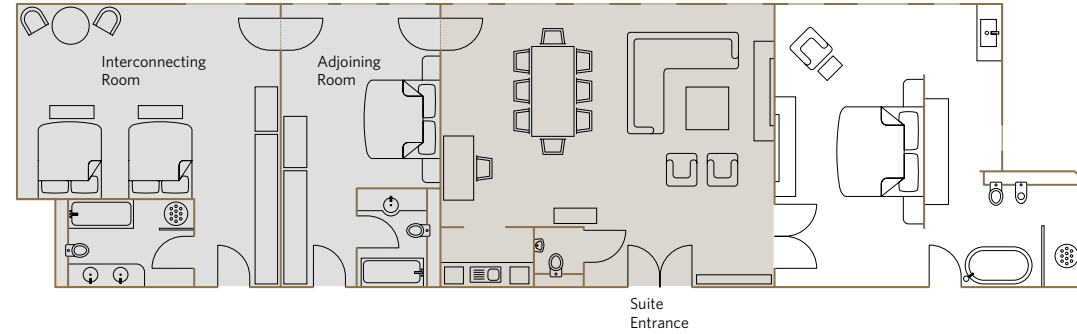

WELCOME

THE SIGNATURE SUITES

THE DELUXE SUITES

OPEN SPACES

FLOOR PLANS

The Penthouse Suite

The Azure Suite

The Ebony Suite

The Amarillo Suite

The Schiaparelli Suite

The Amber Suite

The Opium Suite

The Saffron Suite

The Duplex Suites

WHERE TO FIND US

Living Room

Bedroom

Bathrooms

The Amber Suite offers:

- Bedroom with king size double bed
- Bathroom with freestanding bath, LCD TV and illuminated rain shower
- Lounge with remote-controlled integrated lighting and home cinema system
- Samsung plasma TV in lounge and bedroom with Sonos soundbar
- Dining area with full size eight-seat dining table
- Kitchen for entertaining
- Interconnecting and adjoining rooms available
- Complimentary high speed Wi-Fi

Services included:

- 24-hour guest relations service includes pre-arrival arrangements, shoe polishing, packing and pressing services and in-room dining.
- Fresh flowers

Location and size:

Located on the 4th floor
116.88m²/1258.08sq.ft