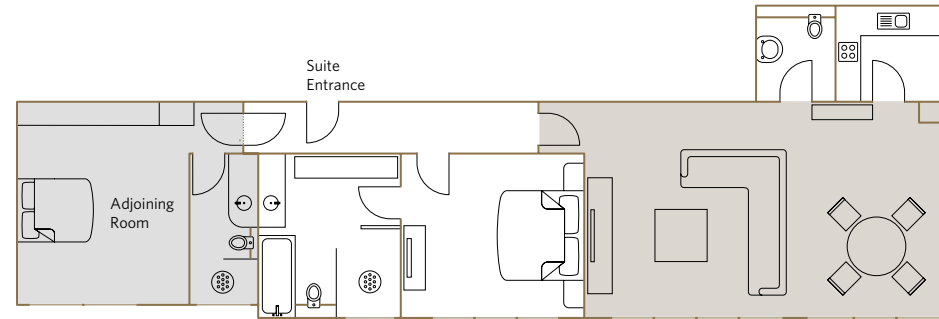

WELCOME

THE SIGNATURE SUITES

THE DELUXE SUITES

OPEN SPACES

FLOOR PLANS

The Penthouse Suite

The Azure Suite

The Ebony Suite

The Amarillo Suite

The Schiaparelli Suite

The Amber Suite

The Opium Suite

The Saffron Suite

The Duplex Suites

WHERE TO FIND US

Living Room

Bedroom

Bathrooms

The Saffron Suite offers:

- Bedroom with king size double bed
- Bathroom with LCD TV and illuminated rain shower
- Samsung plasma TV in lounge and bedroom with Sonos soundbar
- Dining area with full size eight-seat dining table
- Kitchen for entertaining
- Interconnecting and adjoining rooms available
- Complimentary high speed Wi-Fi

Services included:

- 24-hour guest relations service includes pre-arrival arrangements, shoe polishing, packing and pressing services and in-room dining.
- Fresh flowers

Location and size:

Located on the 8th floor
109.82m²/1182.1 sq.ft