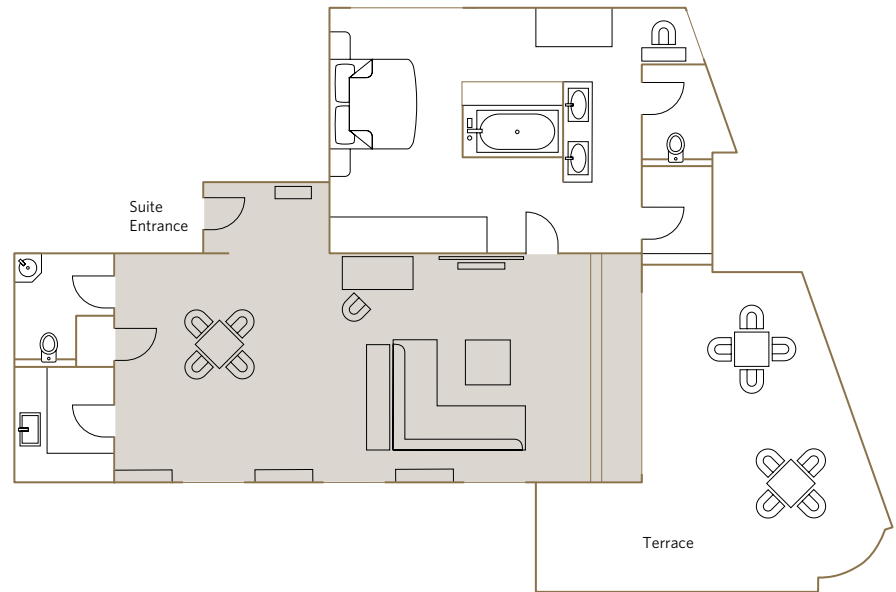

WELCOME

THE SIGNATURE SUITES

THE DELUXE SUITES

OPEN SPACES

FLOOR PLANS

- The Penthouse Suite
- The Azure Suite
- The Ebony Suite
- The Amarillo Suite
- The Schiaparelli Suite
- The Amber Suite
- The Opium Suite
- The Saffron Suite
- The Duplex Suites

WHERE TO FIND US

- Living Room
- Bedroom
- Bathrooms
- Terrace

The Ebony Suite offers:

- 34m² terrace with stunning views of London
- Corner room with double aspect windows
- Master bedroom with king size bed
- Large lounge area with Samsung plasma TV in lounge and bedroom with Sonos soundbar
- One optional interconnecting room
- Walk through wardrobe into bathroom
- Advanced TOTO bathroom technology
- Complimentary high speed Wi-Fi

Services included:

- 24-hour guest relations service includes pre-arrival arrangements, shoe polishing, packing and pressing services and in-room dining
- Fresh flowers

Location and size:

- Located on the 8th floor
- 143m²/1539ft²