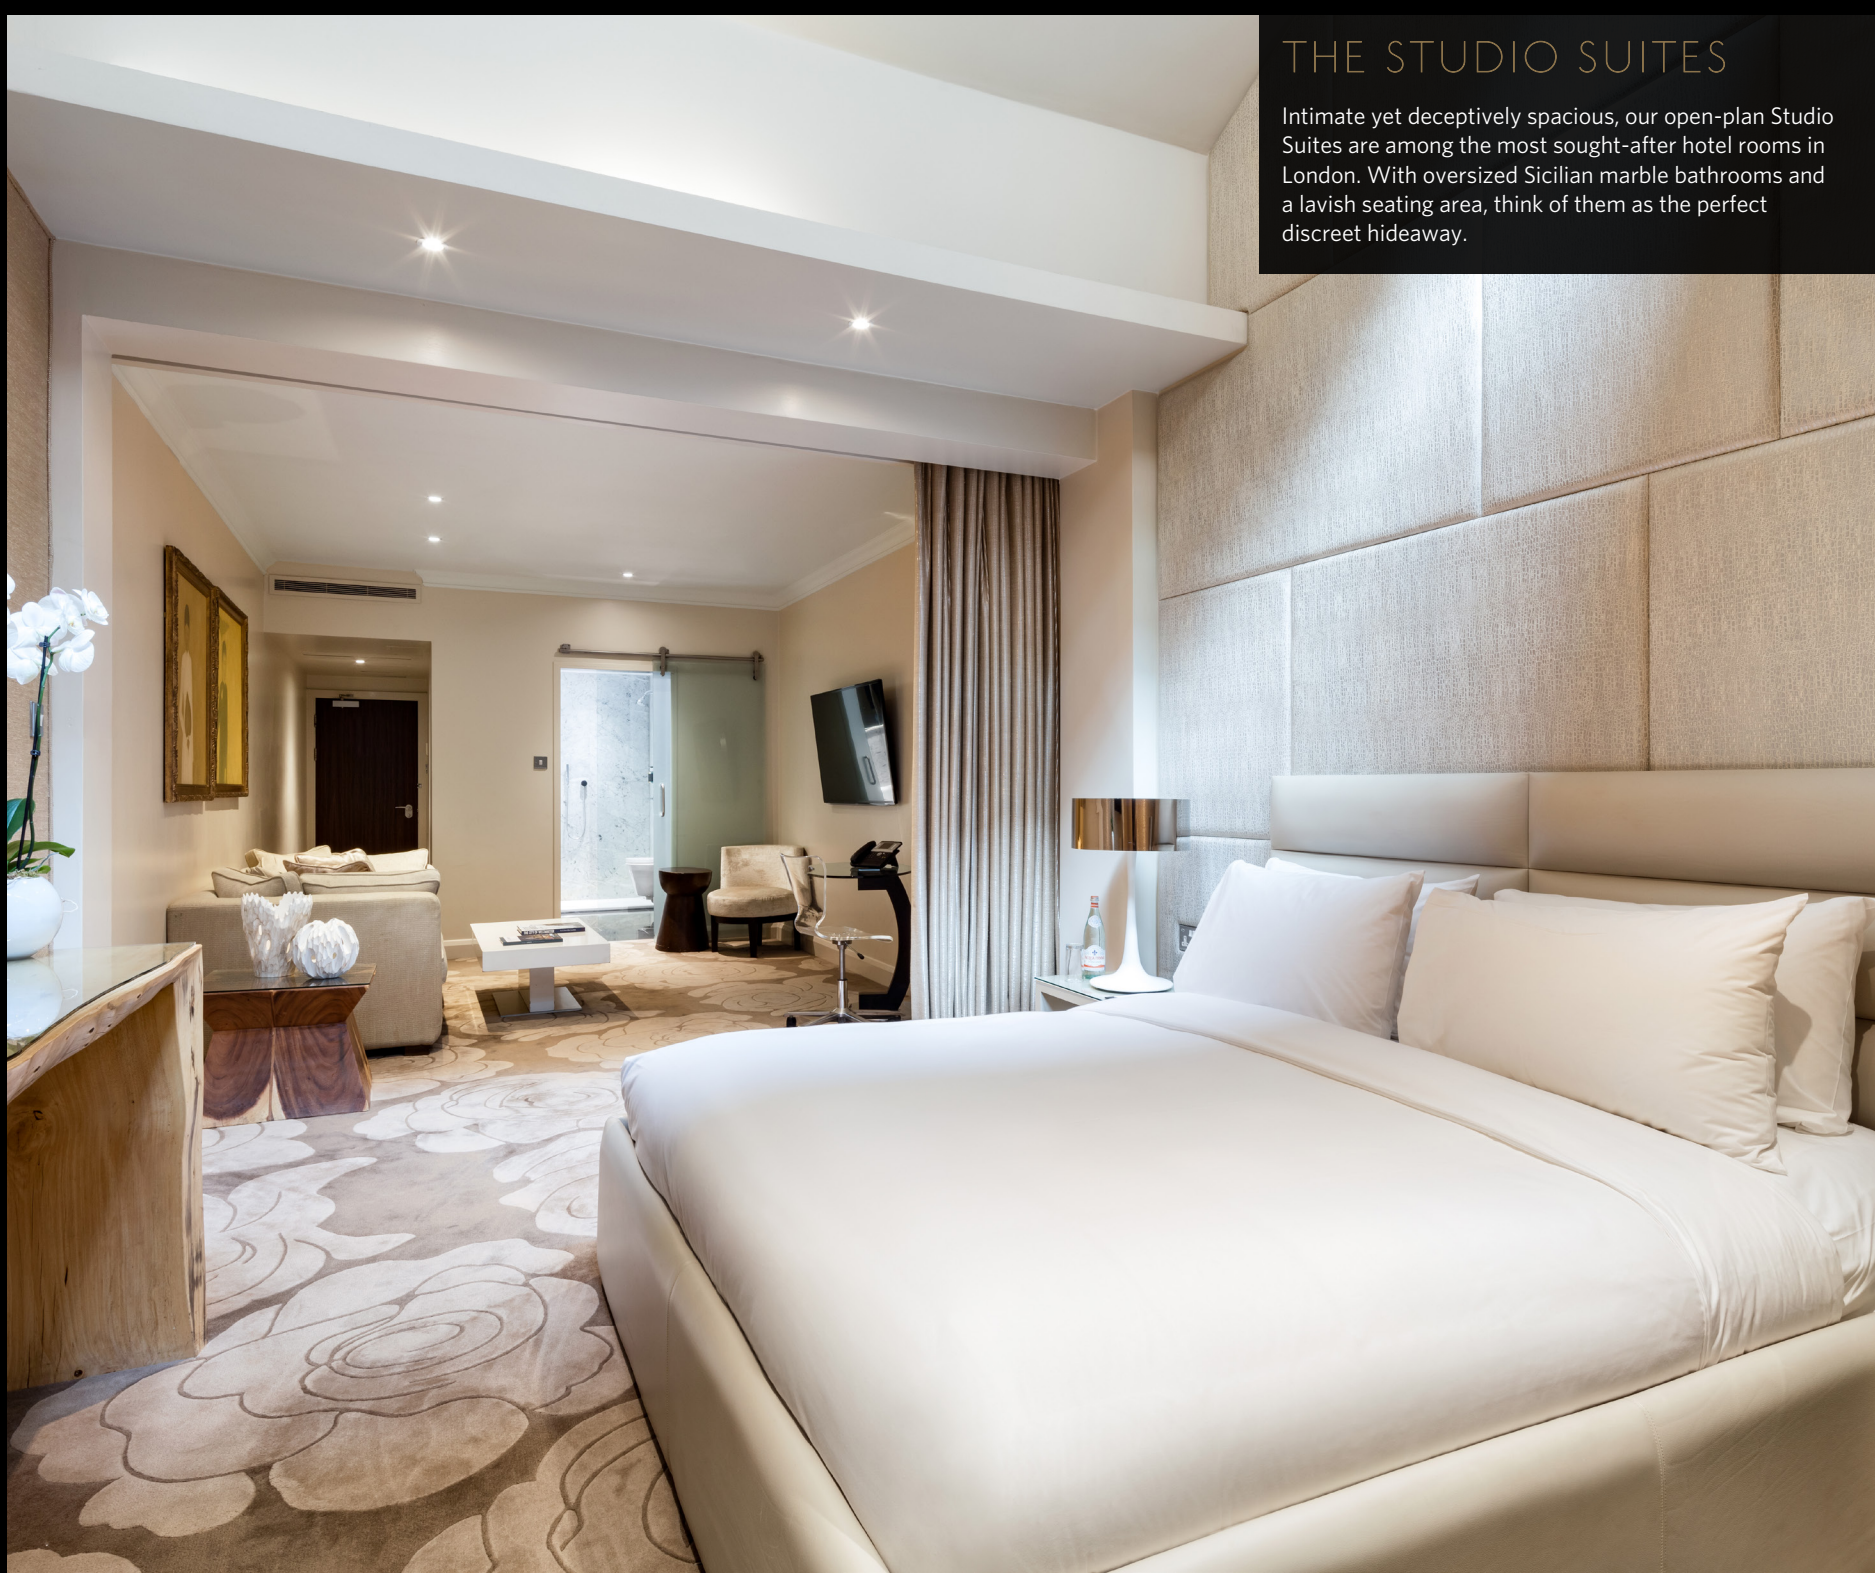

WELCOME

THE SIGNATURE SUITES

THE DELUXE SUITES

The Duplex Suites

The Studio Suites

The Private Wings

OPEN SPACES

FLOOR PLANS

WHERE TO FIND US

THE STUDIO SUITES

Intimate yet deceptively spacious, our open-plan Studio Suites are among the most sought-after hotel rooms in London. With oversized Sicilian marble bathrooms and a lavish seating area, think of them as the perfect discreet hideaway.