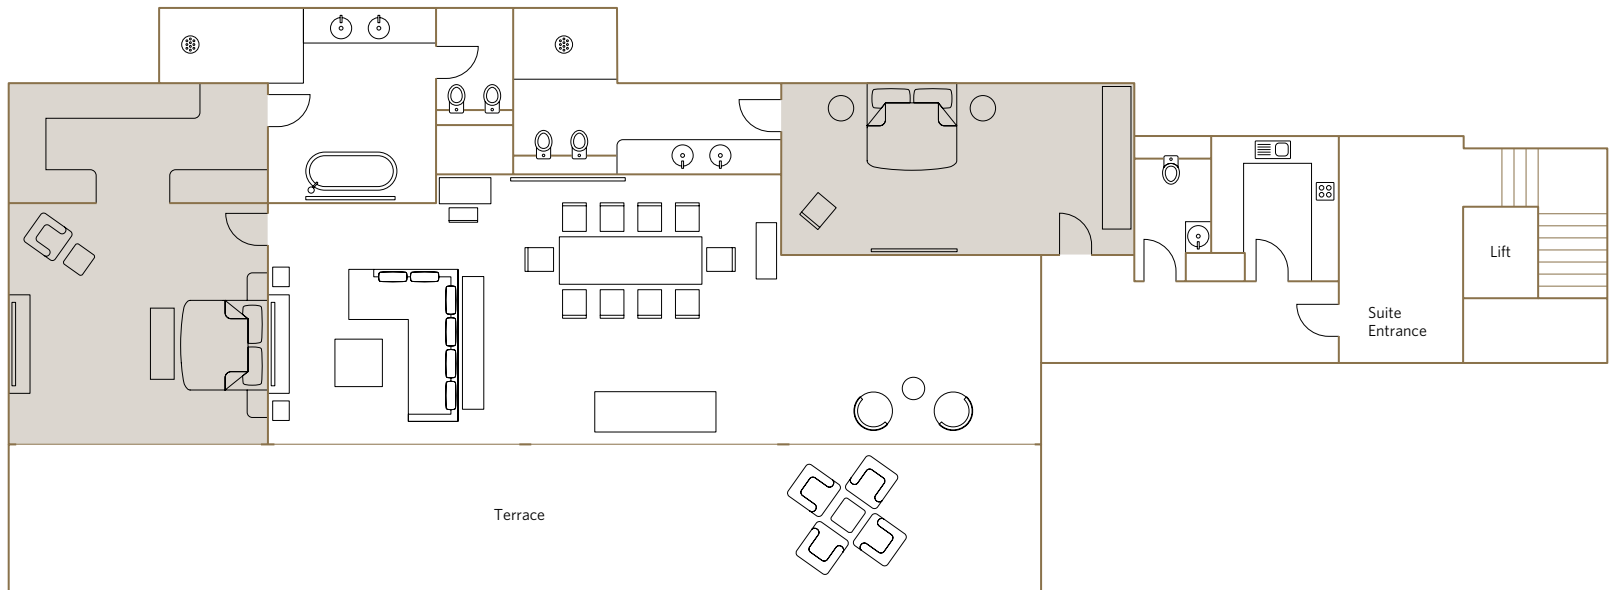

Services included:

- 24-hour guest relations service includes pre-arrival arrangements, shoe polishing, packing and pressing services and in-room dining
- Fresh flowers

Location and size:

- Located on the 9th floor
- 199m²/2137.6 sq.ft

The Amarillo Suite

The Schiaparelli Suite

The Amber Suite

The Opium Suite

The Saffron Suite

The Duplex Suites

WHERE TO FIND US

The Penthouse Suite offers:

- 100' x 8' decked terrace with panoramic views over London
- Master bedroom with double dressing room and king size double bed
- Bathroom with marble sarcophagus bath, LCD TV and illuminated rain shower
- Samsung plasma TV in lounge and both bedrooms with soundbar
- Dining area with full size ten-seat dining table
- Kitchen for entertaining
- Complimentary high speed Wi-Fi