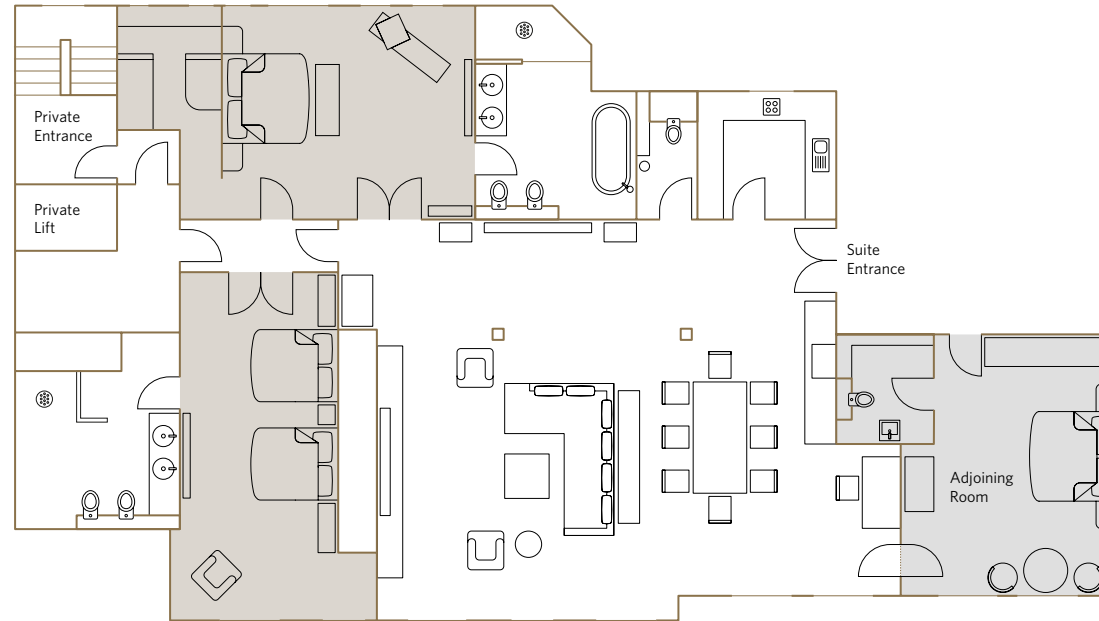

WELCOME

THE SIGNATURE SUITES

THE DELUXE SUITES

OPEN SPACES

FLOOR PLANS

The Penthouse Suite

The Azure Suite

The Ebony Suite

The Amarillo Suite

The Schiaparelli Suite

The Amber Suite

The Opium Suite

The Saffron Suite

The Duplex Suites

WHERE TO FIND US

Living Room

Bedrooms

Bathrooms

The Azure Suite offers:

- Master bedroom with double dressing room and king size double bed
- Bathroom with limestone egg bath, LCD TV and illuminated rain shower
- Second bedroom with two double beds and en-suite bathroom
- Samsung plasma TV in lounge and both bedrooms with soundbar
- Dining area with full size eight-seat dining table
- Kitchen for entertaining
- Interconnecting and adjoining rooms available

- Private lift with exclusive ground floor access for security and privacy
- Complimentary high speed Wi-Fi

Services included:

- 24-hour guest relations service includes pre-arrival arrangements, shoe polishing, packing and pressing services and in-room dining
- Fresh flowers

Location and size:

- Located on the 7th floor
- 198.41m²/2135.7 sq.ft