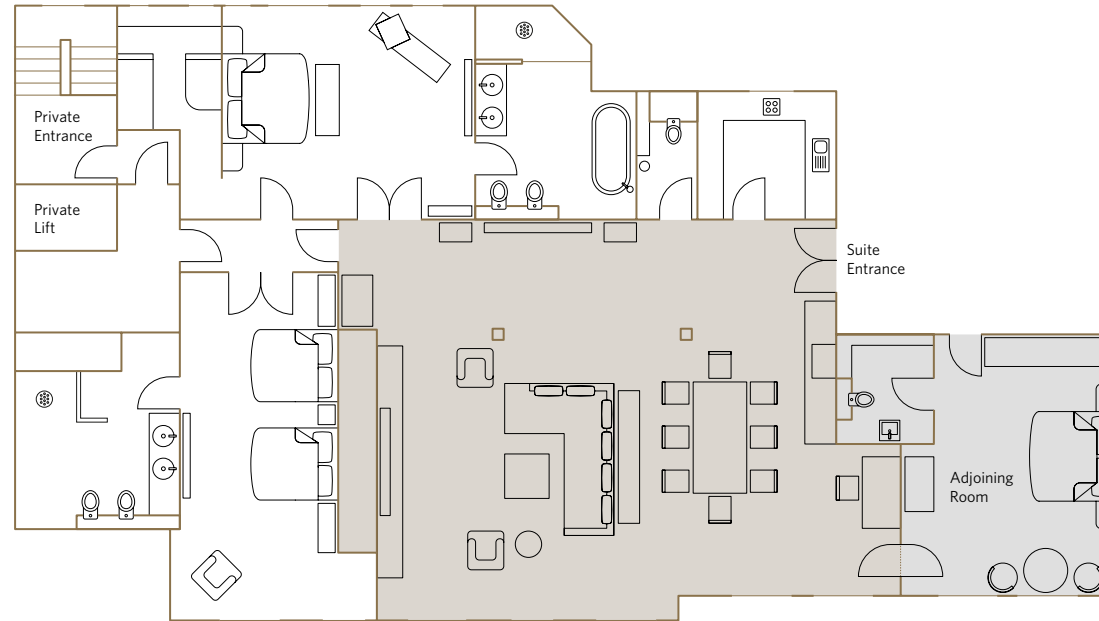

WELCOME

THE SIGNATURE SUITES

THE DELUXE SUITES

OPEN SPACES

FLOOR PLANS

The Penthouse Suite

The Azure Suite

The Ebony Suite

The Amarillo Suite

The Schiaparelli Suite

The Amber Suite

The Opium Suite

The Saffron Suite

The Duplex Suites

WHERE TO FIND US

Living Room

Bedrooms

Bathrooms

The Azure Suite offers:

- Master bedroom with double dressing room and king size double bed
- Bathroom with limestone egg bath, LCD TV and illuminated rain shower
- Second bedroom with two double beds and en-suite bathroom
- Samsung plasma TV in lounge and both bedrooms with soundbar
- Dining area with full size eight-seat dining table
- Kitchen for entertaining
- Interconnecting and adjoining rooms available

- Private lift with exclusive ground floor access for security and privacy
- Complimentary high speed Wi-Fi

Services included:

- 24-hour guest relations service includes pre-arrival arrangements, shoe polishing, packing and pressing services and in-room dining
- Fresh flowers

Location and size:

- Located on the 7th floor
- 198.41m²/2135.7 sq.ft