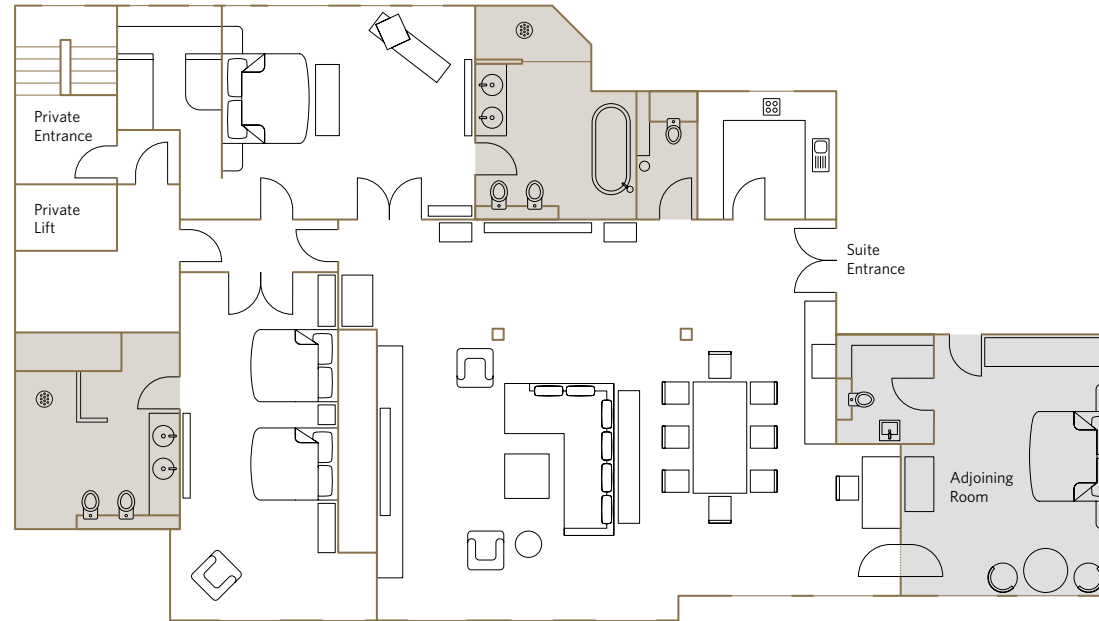

WELCOME

THE SIGNATURE SUITES

THE DELUXE SUITES

OPEN SPACES

FLOOR PLANS

The Penthouse Suite

The Azure Suite

The Ebony Suite

The Amarillo Suite

The Schiaparelli Suite

The Amber Suite

The Opium Suite

The Saffron Suite

The Duplex Suites

WHERE TO FIND US

Living Room

Bedrooms

Bathrooms

The Azure Suite offers:

- Master bedroom with double dressing room and king size double bed
- Bathroom with limestone egg bath, LCD TV and illuminated rain shower
- Second bedroom with two double beds and en-suite bathroom
- Samsung plasma TV in lounge and both bedrooms with soundbar
- Dining area with full size eight-seat dining table
- Kitchen for entertaining
- Interconnecting and adjoining rooms available

- Private lift with exclusive ground floor access for security and privacy
- Complimentary high speed Wi-Fi

Services included:

- 24-hour guest relations service includes pre-arrival arrangements, shoe polishing, packing and pressing services and in-room dining
- Fresh flowers

Location and size:

- Located on the 7th floor
- 198.41m²/2135.7 sq.ft