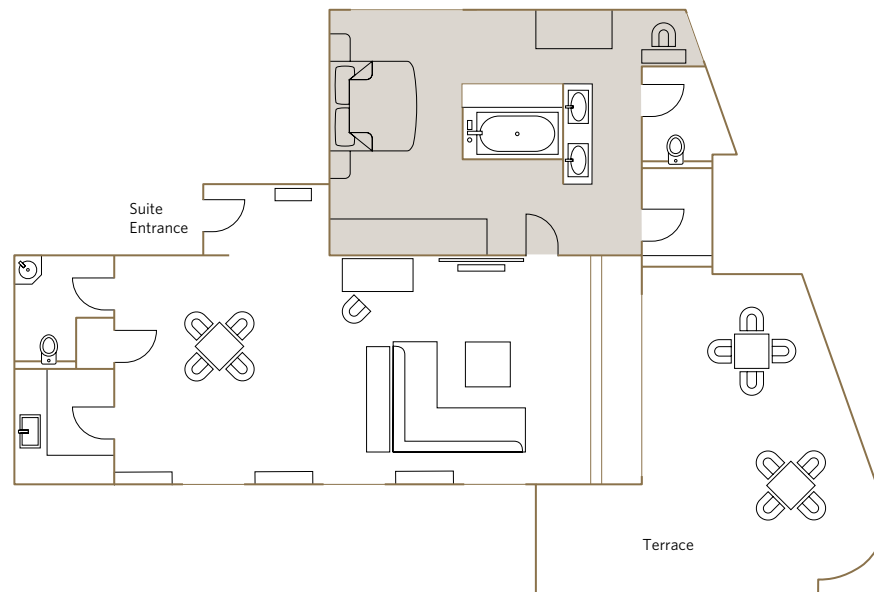

WELCOME

THE SIGNATURE SUITES

THE DELUXE SUITES

OPEN SPACES

FLOOR PLANS

- The Penthouse Suite
- The Azure Suite
- The Ebony Suite
- The Amarillo Suite
- The Schiaparelli Suite
- The Amber Suite
- The Opium Suite
- The Saffron Suite
- The Duplex Suites

WHERE TO FIND US

- Living Room
- **Bedroom**
- Bathrooms
- Terrace

The Ebony Suite offers:

- 34m² terrace with stunning views of London
- Corner room with double aspect windows
- Master bedroom with king size bed
- Large lounge area with Samsung plasma TV in lounge and bedroom with Sonos soundbar
- One optional interconnecting room
- Walk through wardrobe into bathroom
- Advanced TOTO bathroom technology
- Complimentary high speed Wi-Fi

Services included:

- 24-hour guest relations service includes pre-arrival arrangements, shoe polishing, packing and pressing services and in-room dining
- Fresh flowers

Location and size:

- Located on the 8th floor
- 143m²/1539ft²