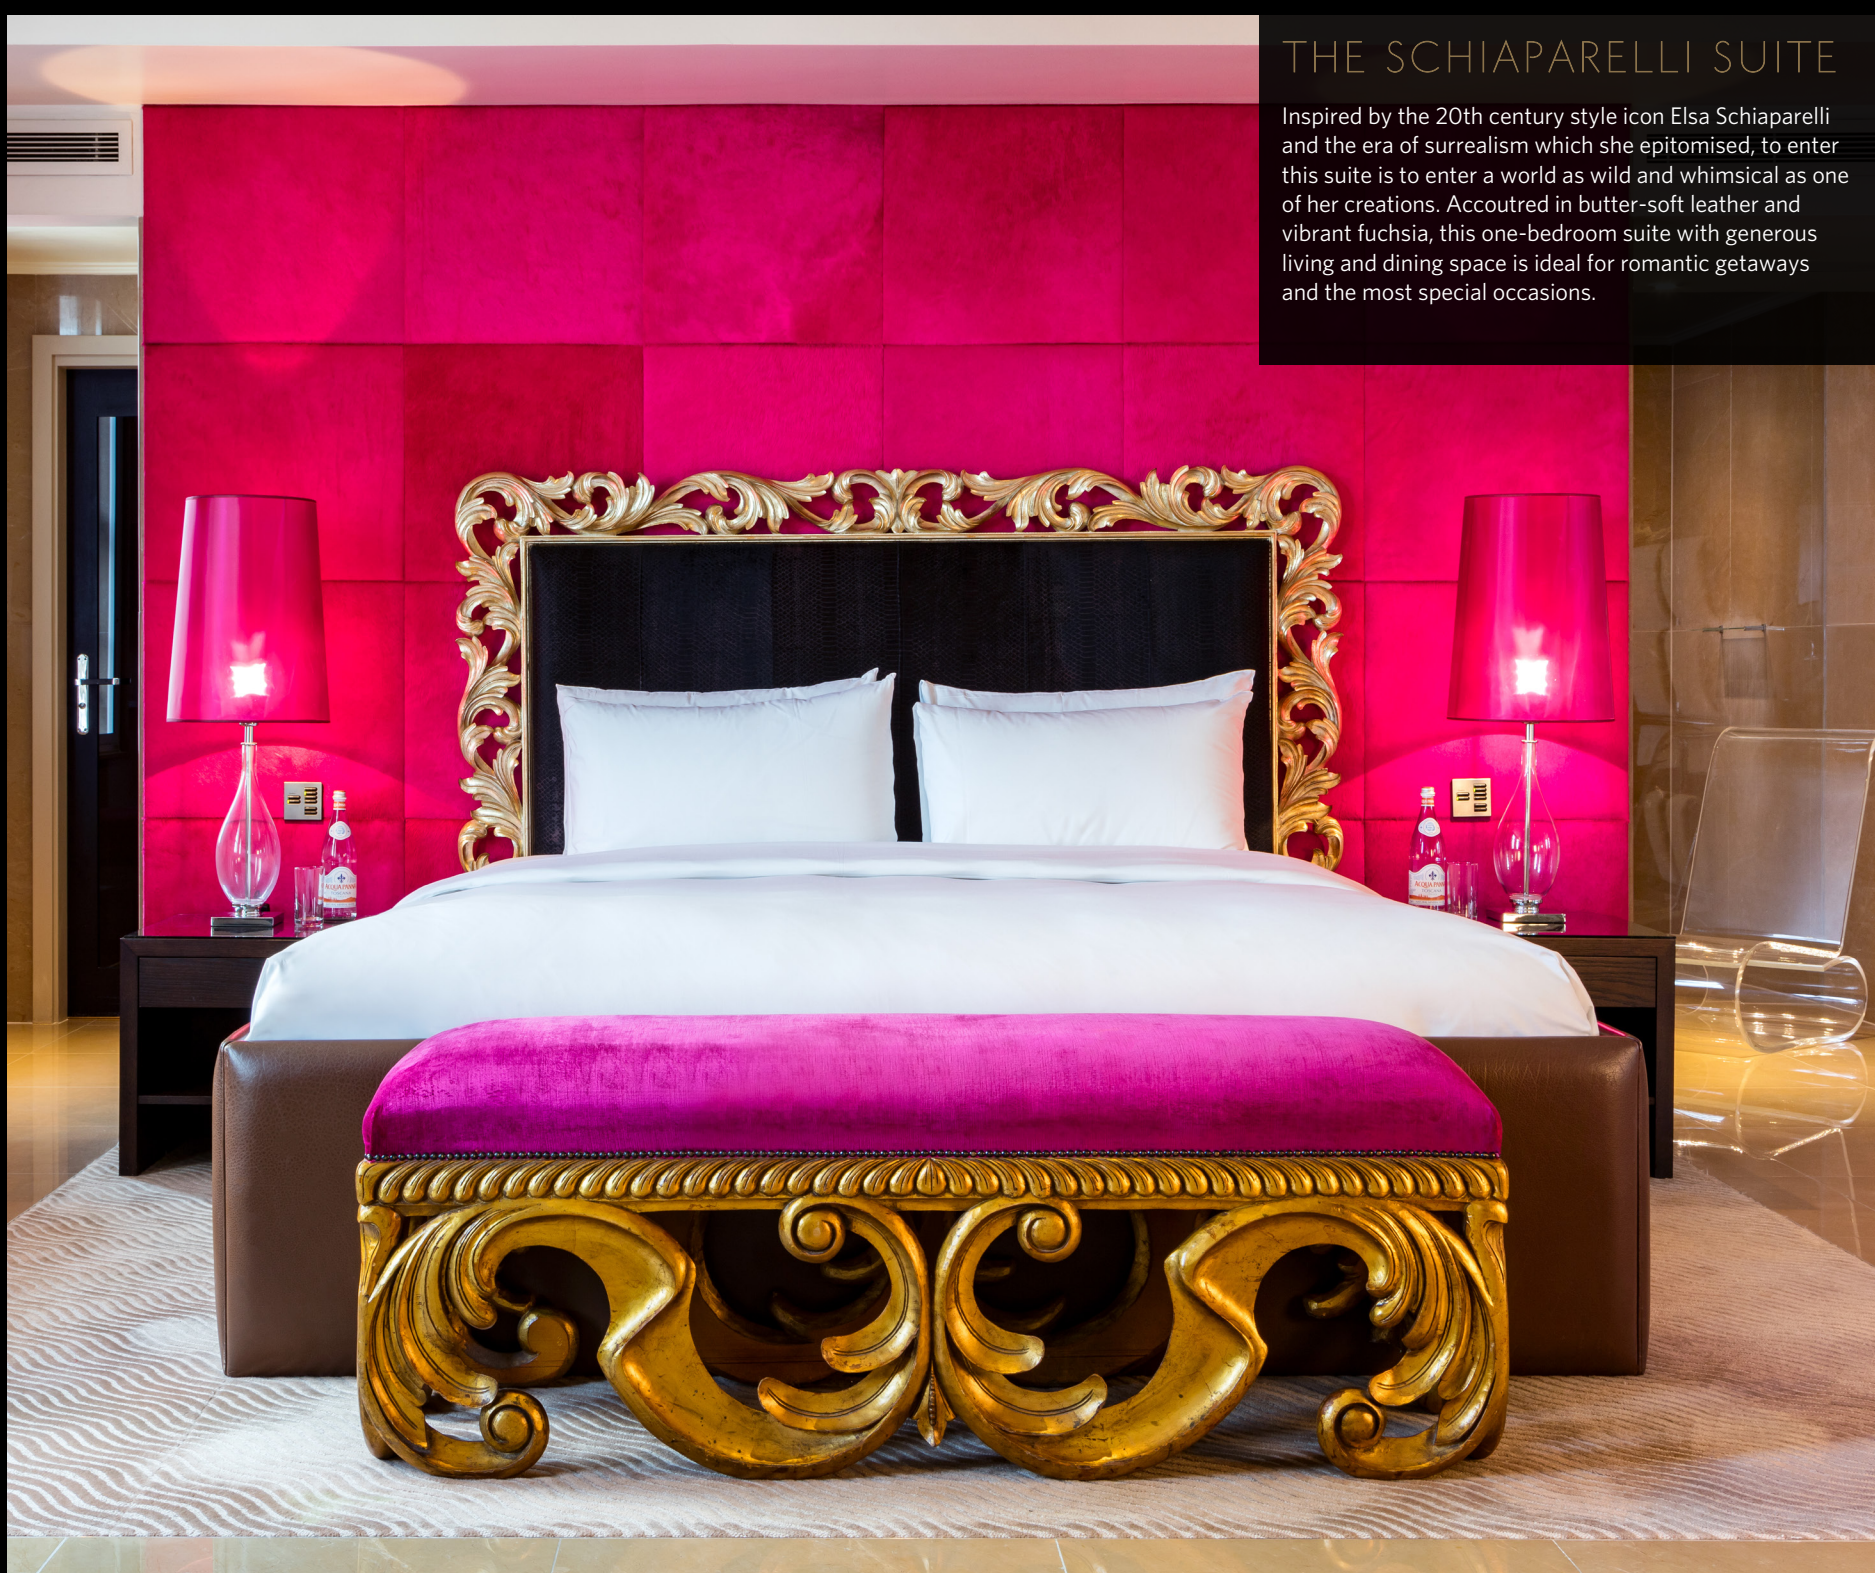

WELCOME

THE SIGNATURE SUITES

- The Penthouse Suite
- The Azure Suite
- The Ebony Suite
- The Amarillo Suite
- The Schiaparelli Suite**
- The Amber Suite
- The Opium Suite
- The Saffron Suite

THE DELUXE SUITES

OPEN SPACES

FLOOR PLANS

WHERE TO FIND US

THE SCHIAPARELLI SUITE

Inspired by the 20th century style icon Elsa Schiaparelli and the era of surrealism which she epitomised, to enter this suite is to enter a world as wild and whimsical as one of her creations. Accoutred in butter-soft leather and vibrant fuchsia, this one-bedroom suite with generous living and dining space is ideal for romantic getaways and the most special occasions.