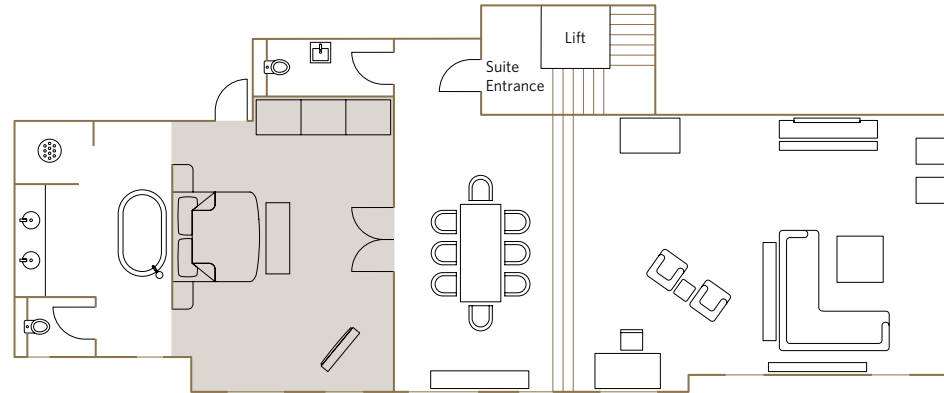

WELCOME

THE SIGNATURE SUITES

THE DELUXE SUITES

OPEN SPACES

FLOOR PLANS

- The Penthouse Suite
- The Azure Suite
- The Ebony Suite
- The Amarillo Suite
- The Schiaparelli Suite
- The Amber Suite
- The Opium Suite
- The Saffron Suite
- The Duplex Suites

WHERE TO FIND US

Living Room

Bedroom

Bathrooms

The Amarillo Suite offers:

- Bedroom with king size double bed
- Bathroom with limestone egg bath, LCD TV and illuminated rain shower
- Lounge with home cinema system
- Samsung plasma TV in lounge and bedroom with Sonos soundbar
- Dining area with full size eight-seat
- Complimentary high speed Wi-Fi

Services included:

- 24-hour guest relations service includes pre-arrival arrangements, shoe polishing, packing and pressing services and in-room dining.
- Fresh flowers

Location and size:

- Located on the 6th floor
- 148.73m²/1600.92 sq.ft