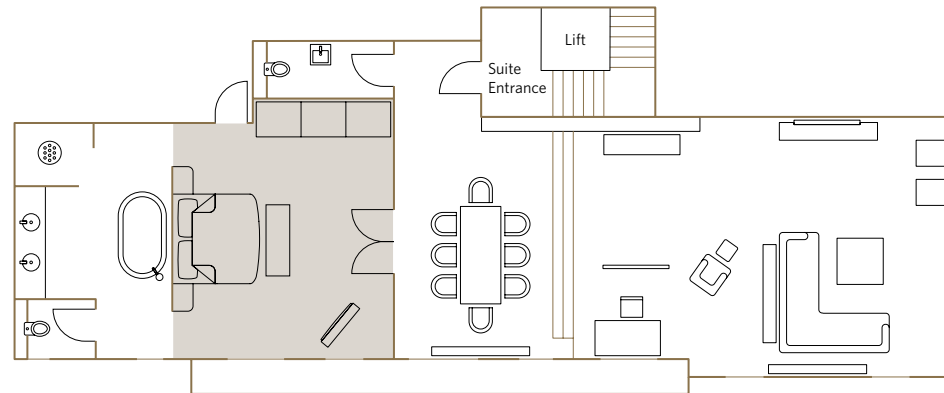

WELCOME

THE SIGNATURE SUITES

THE DELUXE SUITES

OPEN SPACES

FLOOR PLANS

The Penthouse Suite

The Azure Suite

The Ebony Suite

The Amarillo Suite

The Schiaparelli Suite

The Amber Suite

The Opium Suite

The Saffron Suite

The Duplex Suites

WHERE TO FIND US

Living Room

Bedroom

Bathrooms

The Schiaparelli Suite offers:

- Corner room with double aspect windows
- Master bedroom with king size bed
- Large lounge area with Samsung plasma TV in lounge and bedroom with Sonos soundbar
- One optional interconnecting room
- Walk through wardrobe into bathroom
- Advanced TOTO bathroom technology
- Complimentary high speed Wi-Fi

Services included:

- 24-hour guest relations service includes pre-arrival arrangements, shoe polishing, packing and pressing services and in-room dining
- Fresh flowers

Location and size:

- Located on the 7th floor
- 143m²/1539ft²