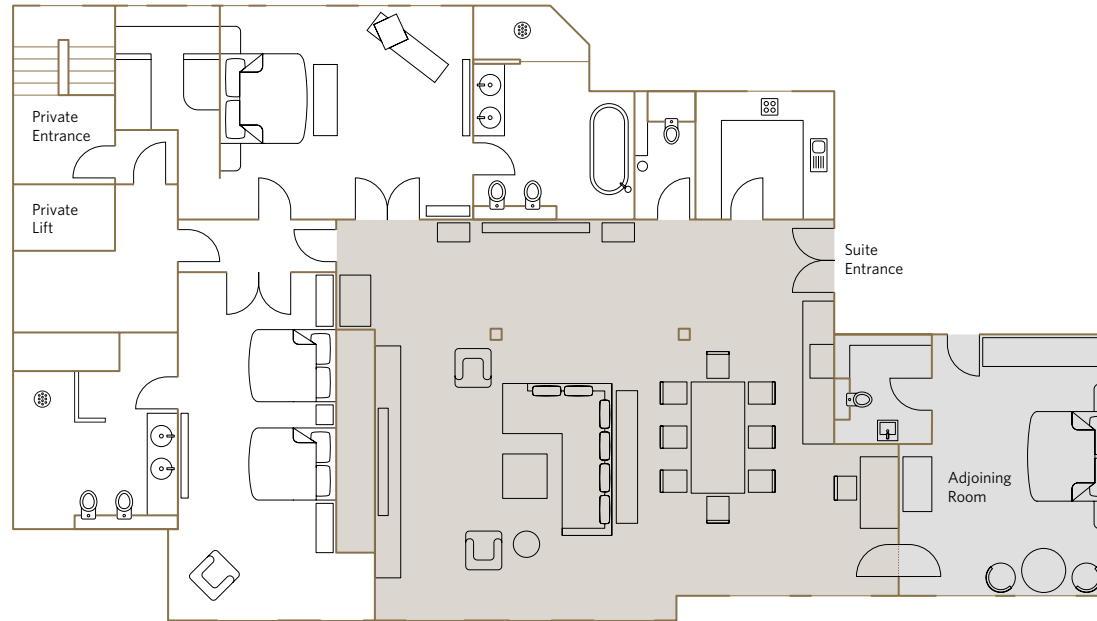

THE MAY FAIR

A RADISSON COLLECTION HOTEL

THE AZURE SUITE

[Click to enter](#)

THE AZURE SUITE
FLOOR PLAN
WHERE TO FIND US

THE AZURE SUITE

The Azure Suite is both elegant and extraordinary. Fine art details surprise. Fendi furniture adds grace. And a secret walk-in wardrobe delights (but first, you must find it!). This 2 bed suite includes a family room and connecting room along with a kitchenette, meaning that even the largest families and groups of up to 8 can stay in comfort and ultimate style.

Living Room

Bedrooms

Bathrooms

The Azure Suite offers:

- Master bedroom with double dressing room and king size double bed
- Bathroom with limestone egg bath, LCD TV and illuminated rain shower
- Second bedroom with two double beds and en-suite bathroom
- Samsung plasma TV in lounge and both bedrooms with soundbar
- Dining area with full size eight-seat dining table
- Kitchen for entertaining
- Interconnecting and adjoining rooms available

Location and size:

- Located on the 7th floor
- 198.41m²/2135.7 sq.ft

Living Room **Bedrooms** **Bathrooms**

The Azure Suite offers:

- Master bedroom with double dressing room and king size double bed
- Bathroom with limestone egg bath, LCD TV and illuminated rain shower
- Second bedroom with two double beds and en-suite bathroom
- Samsung plasma TV in lounge and both bedrooms with soundbar
- Dining area with full size eight-seat dining table
- Kitchen for entertaining
- Interconnecting and adjoining rooms available

Location and size:

- Located on the 7th floor
- 198.41m²/2135.7 sq.ft

Living Room

Bedrooms

Bathrooms

The Azure Suite offers:

- Master bedroom with double dressing room and king size double bed
- Bathroom with limestone egg bath, LCD TV and illuminated rain shower
- Second bedroom with two double beds and en-suite bathroom
- Samsung plasma TV in lounge and both bedrooms with soundbar
- Dining area with full size eight-seat dining table
- Kitchen for entertaining
- Interconnecting and adjoining rooms available