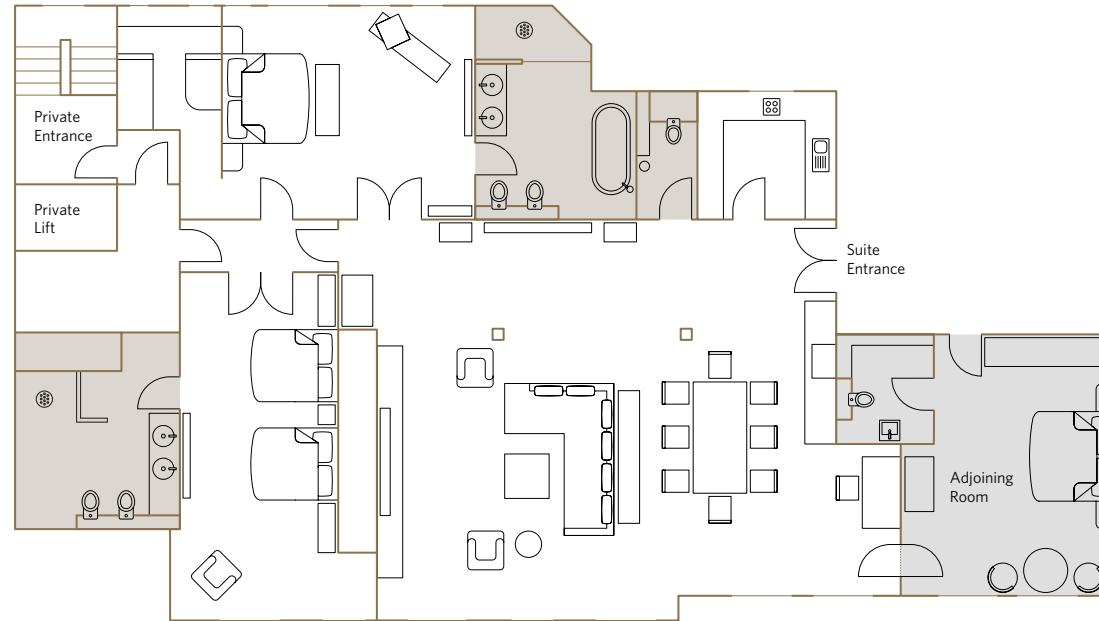

Living Room

Bedrooms

Bathrooms

The Azure Suite offers:

- Master bedroom with double dressing room and king size double bed
- Bathroom with limestone egg bath, LCD TV and illuminated rain shower
- Second bedroom with two double beds and en-suite bathroom
- Samsung plasma TV in lounge and both bedrooms with soundbar
- Dining area with full size eight-seat dining table
- Kitchen for entertaining
- Interconnecting and adjoining rooms available

Location and size:

- Located on the 7th floor
- 198.41m²/2135.7 sq.ft

Living Room **Bedrooms** **Bathrooms**

The Azure Suite offers:

- Master bedroom with double dressing room and king size double bed
- Bathroom with limestone egg bath, LCD TV and illuminated rain shower
- Second bedroom with two double beds and en-suite bathroom
- Samsung plasma TV in lounge and both bedrooms with soundbar
- Dining area with full size eight-seat dining table
- Kitchen for entertaining
- Interconnecting and adjoining rooms available

Location and size:

- Located on the 7th floor
- 198.41m²/2135.7 sq.ft

Living Room

Bedrooms

Bathrooms

The Azure Suite offers:

- Master bedroom with double dressing room and king size double bed
- Bathroom with limestone egg bath, LCD TV and illuminated rain shower
- Second bedroom with two double beds and en-suite bathroom
- Samsung plasma TV in lounge and both bedrooms with soundbar
- Dining area with full size eight-seat dining table
- Kitchen for entertaining
- Interconnecting and adjoining rooms available

- Private lift with exclusive ground floor access for security and privacy
- Complimentary high speed Wi-Fi

Services included:

- 24-hour guest relations service includes pre-arrival arrangements, shoe polishing, packing and pressing services and in-room dining
- Fresh flowers