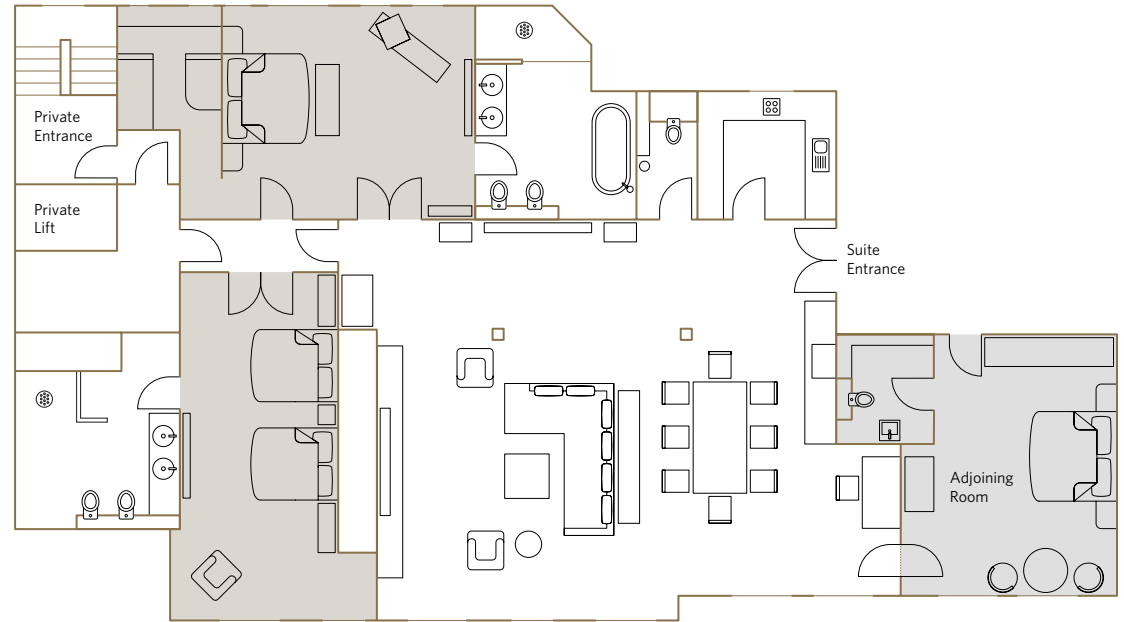

Living Room

Bedrooms

Bathrooms

The Azure Suite offers:

- Master bedroom with double dressing room and king size double bed
- Bathroom with limestone egg bath, LCD TV and illuminated rain shower
- Second bedroom with two double beds and en-suite bathroom
- Samsung plasma TV in lounge and both bedrooms with soundbar
- Dining area with full size eight-seat dining table
- Kitchen for entertaining
- Interconnecting and adjoining rooms available

- Private lift with exclusive ground floor access for security and privacy
- Complimentary high speed Wi-Fi

Services included:

- 24-hour guest relations service includes pre-arrival arrangements, shoe polishing, packing and pressing services and in-room dining
- Fresh flowers

Location and size:

- Located on the 7th floor
- 198.41m²/2135.7 sq.ft

Living Room **Bedrooms** **Bathrooms**

The Azure Suite offers:

- Master bedroom with double dressing room and king size double bed
- Bathroom with limestone egg bath, LCD TV and illuminated rain shower
- Second bedroom with two double beds and en-suite bathroom
- Samsung plasma TV in lounge and both bedrooms with soundbar
- Dining area with full size eight-seat dining table
- Kitchen for entertaining
- Interconnecting and adjoining rooms available

Location and size:

- Located on the 7th floor
- 198.41m²/2135.7 sq.ft

Living Room

Bedrooms

Bathrooms

The Azure Suite offers:

- Master bedroom with double dressing room and king size double bed
- Bathroom with limestone egg bath, LCD TV and illuminated rain shower
- Second bedroom with two double beds and en-suite bathroom
- Samsung plasma TV in lounge and both bedrooms with soundbar
- Dining area with full size eight-seat dining table
- Kitchen for entertaining
- Interconnecting and adjoining rooms available